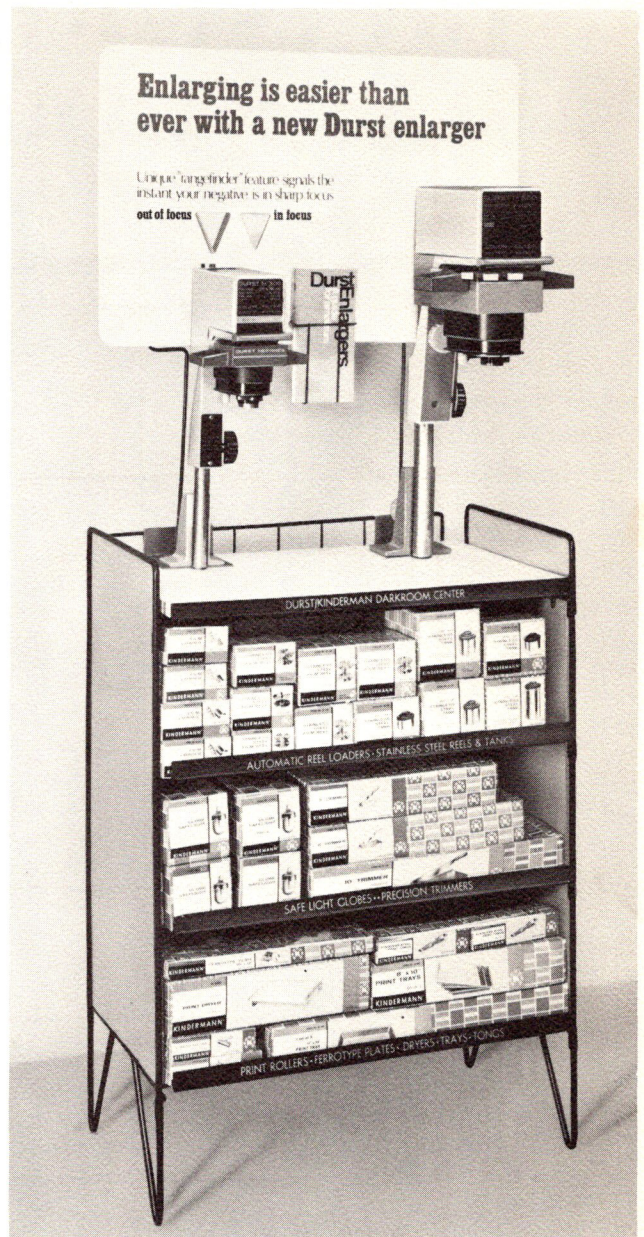

**complete,
compact
merchandising
display sets
you up for easy
darkroom
sales**

DURST- KINDERMANN DARKROOM CENTER

With this eye-stopping display, EPOI offers a complete darkroom department in a single package. It provides the means for displaying the two most popular Durst enlargers—M-600 and M-300—and a wide variety of Kindermann accessories, even where space is limited.

The Durst-Kindermann merchandising display is specifically designed to stimulate customers' interest in darkroom work and to spark on-the-spot buying action. Easy to order and easy to maintain at full selling strength, it sets up every photo dealer for profitable, year-round darkroom sales.

Only 3 feet of floor space are required for the complete Durst-Kindermann Darkroom Center. The attractive display rack is furnished free with every order for the complete merchandise assortment listed on the reverse side of this sheet.