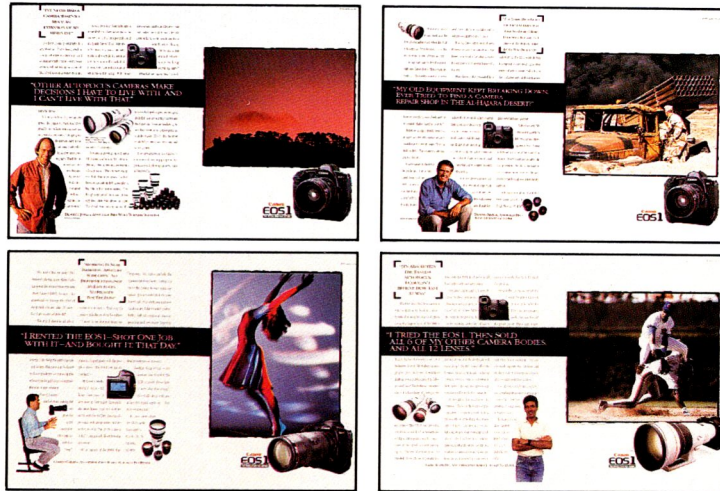

EOS 1

Canon's campaign targeting pro photographers features top pros who have switched to EOS 1. The copy includes compelling reasons why they chose Canon — in their own words. The ads feature nature photographer DeWitt Jones, sports photographer David Walberg, fashion photographer Chris Callis and award-winning photojournalist Dennis Brack.

Professional Print Ads

EOS ELAN

Print ads for Elan focus on the unique "Whisper Drive" quiet film transport system. Close-up photos of birds and a grandfather/baby sleeping clearly illustrate the advantage of having a nearly silent camera that disturbs neither photographer nor subject.