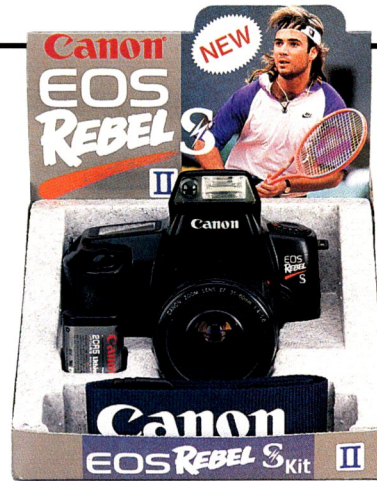

For prices on all Canon Photographic Products, see Canon's 1992 Holiday Season Authorized Dealer Price List. All prices subject to change without notice.

\$43 Savings

EOS Rebel S II 35-105mm Kit

- EOS Rebel S II body
- EF 35-105mm f4.5-5.6 lens
- 6V Lithium Battery 2CR5
- Wide strap EW-100 (blue) and Rebel Style Pack II which contains a stone-washed denim camera case, a 58mm Skylight filter and a Tripod-2.

EOS Rebel S II 35-105mm Kit

NEW

Code No.	Description	Suggested List Price	Dealer Net Price	Special Promotion Price
C12-8185-2M2	EOS Rebel S II 35-105mm Kit	720.00	472.00	429.00

EOS Rebel S II 35-80mm Kit

- EOS Rebel S II body
- EF 35-80mm f4.0-5.6 lens
- 6V Lithium Battery 2CR5
- Wide strap EW-100 (blue)

\$23 Savings

EOS Rebel S II 35-80mm Kit

NEW

Code No.	Description	Suggested List Price	Dealer Net Price	Special Promotion Price
C12-8185-2K2	EOS Rebel S II 35-80mm Kit	590.00	382.00	359.00