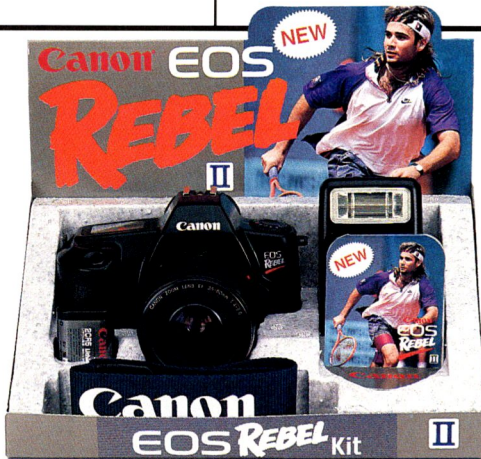

- EOS Rebel S II body
- EF 35-80mm f4.0-5.6 lens
- 6V Lithium Battery 2CR5
- Wide strap EW-100 (blue)

\$23 Savings

EOS Rebel S II 35-80mm Kit

NEW

Code No.	Description	Suggested List Price	Dealer Net Price	Special Promotion Price
C12-8185-2K2	EOS Rebel S II 35-80mm Kit	590.00	382.00	359.00

EOS Rebel II 35-80mm Kit

- EOS Rebel II body
- EF 35-80mm f4.0-5.6 lens
- Speedlite 200 E
- 6V Lithium Battery 2CR5
- Wide strap EW-100 (blue)

\$33 Savings

EOS Rebel II 35-80mm Kit

NEW

Code No.	Description	Suggested List Price	Dealer Net Price	Special Promotion Price
C12-8183-2K2	EOS Rebel II 35-80mm Kit	570.00	362.00	329.00