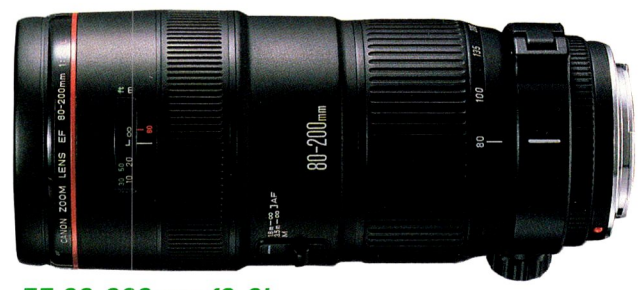

EOS Professional System Equipment

Cameras and Dedicated Accessories	Code No.	Description	Suggested List Price	Dealer Net Price	Assorted Quantity 4+ Unit Price
	C12-8002-221	EOS-1 Body	1,950.00	1,270.00	1,200.00
	C50-6011	Power Drive Booster E1	530.00	370.00	—
	C50-1731	NiCd Pack E1 for Power Drive Booster E1	120.00	70.00	—
	C50-1742	NiCd Charger E1 for NiCd Pack E1	290.00	175.00	—
	C50-7041	Command Back E1 for EOS-1	265.00	160.00	—
	C12-8092-221	EOS RT Body	660.00	425.00	399.95

Flash and System Accessories	Code No.	Description	Suggested List Price	Dealer Net Price	Assorted Quantity 3+ Unit Price
	C50-0612	Speedlite 430EZ with Case	415.00	245.00	229.00
	C50-0581	Macro Ring Lite ML-3 Set	400.00	240.00	—
	C50-1751	Off-Camera Shoe Cord	61.00	36.80	—
	C42-6711	Extension Tube EF25	148.50	89.00	—
	C54-3831	Macro Lens Mount Converter FD/EOS	96.50	58.00	—
	C51-9691	Remote Switch 60 T3	38.50	23.00	—

Power Drive Booster E1	 Special Offer on Power Drive Booster E1. You can save \$100 on each Power Drive Booster E1 with a purchase of an EOS-1 camera body on a 1:1 basis.				
	Code No.	Description	Regular Dealer Net Price	Special Promotion Price	You Save
	C50-6011	Power Drive Booster E1	370.00	270.00	100.00

430EZ

EF 20-35mm f2.8L

EF 80-200mm f2.8L

For prices on all Canon Photographic Products, see Canon's 1992 Holiday Season Authorized Dealer Price List. All prices subject to change without notice.

EOS 1

The image of the new professional