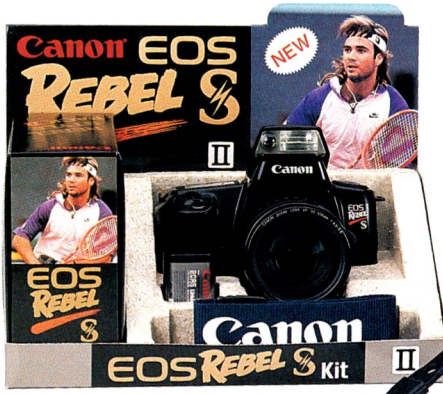

$43 Savings

EOS Rebel S II 35-105mm Kit

- EOS Rebel S II body
- EF 35-105mm f4.5-5.6 lens
- 6V Lithium Battery 2CR5
- Wide strap EW-100 (blue) and Rebel Style Pack II which contains a stone-washed denim camera case, a 58mm Skylight filter and a Tripod-2.

EOS Rebel S II 35-105mm Kit

NEW

Code No.	Description	Suggested List Price	Dealer Net Price	Special Promotion Price
C12-8185-2M2	EOS Rebel S II 35-105mm Kit	720.00	472.00	429.00

EOS Rebel S II 35-80mm Kit

- EOS Rebel S II body
- EF 35-80mm f4.0-5.6 lens
- 6V Lithium Battery 2CR5
- Wide strap EW-100 (blue)

$23 Savings