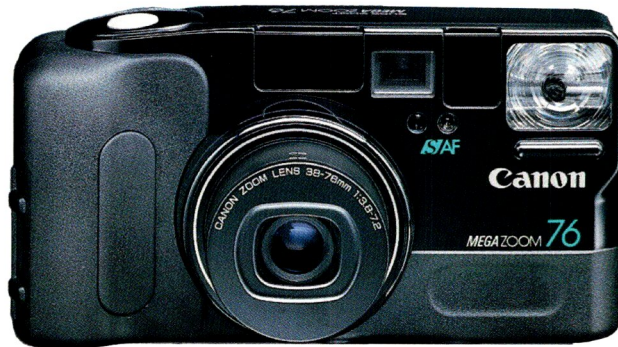

SURE SHOT
MEGA ZOOM 76
CAPTION

SURE SHOT
MEGA ZOOM 76

Sure Shot Mega Zoom 76 with 2X zoom

- Compact, fully automatic cameras
- Mega Zoom 76 features 2X 38mm - 76mm power zoom lens
- Superior 3-point Smart Autofocus
- Built-in zoom flash with red-eye reduction
- Caption model data imprint functions include date, time or 1 of 5 captions; plus comes with 2-second delay wireless Remote Controller