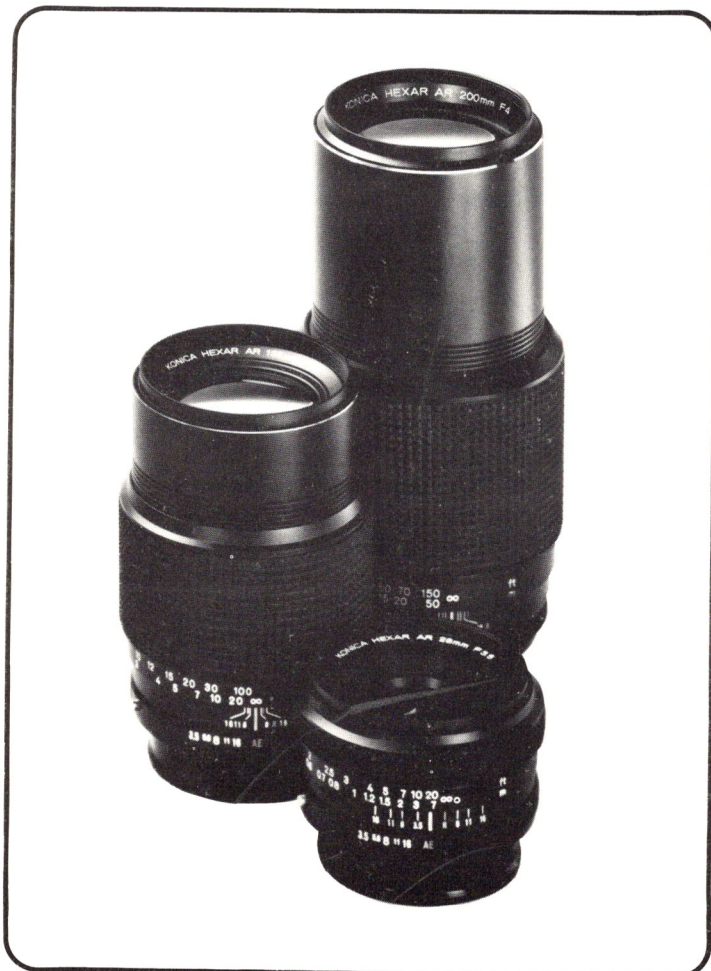

28mm f/3.5 KONICA HEXAR AUTOMATIC WIDE-ANGLE LENS

The most popular of wide-angle lenses, ideally suited to panoramic landscape photography as well as indoor picturetaking. The precision helical mount allows continuous focusing from Infinity to a close 11.8" from the film plane, thus making the Hexar 28mm f/3.5 equally suitable for stunningly-attractive close-ups of flowers and other three-dimensional objects. The computer-derived 5-element, 5-group optical formula ensures optimum resolution and contrast, with excellent evenness of illumination readily apparent in the Konica Autoreflex viewfinder. A rectangular lens hood (supplied) and famed Konica Color-Dynamic Coating virtually eliminate flare. A superb complement to any Konica Autoreflex System . . .

TECHNICAL SPECIFICATIONS

Focal Length	28mm
Aperture Range	f/3.5 — f/16; AE
Construction	5 elements in 5 groups.
Angle of View	75°

Magnification Compared to 50mm lens.	0.56x
Diaphragm Type	Konica AE (Automatic Exposure) with optional Manual Aperture Control.
Minimum Focus from Film Plane	11.8"
Coating	Konica Color-Dynamic
Filter/Accessory Size	55mm screw-in
Lens Hood	Rectangular 55mm Clamp-on
Length	1.5"
Maximum Diameter	2.2"
Weight	6.5 oz.
Catalog Number	703-381