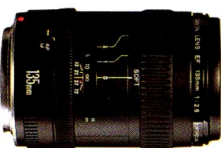

Popular Single Focal Length Lenses

EF 15mm f2.8 Fisheye

EF 24mm f2.8

EF 28mm f2.8

EF 35mm f2.0

EF 50mm f1.8-II

NEW
EF 100mm f2.0 USM

EF 135mm f2.8 w/Soft Focus