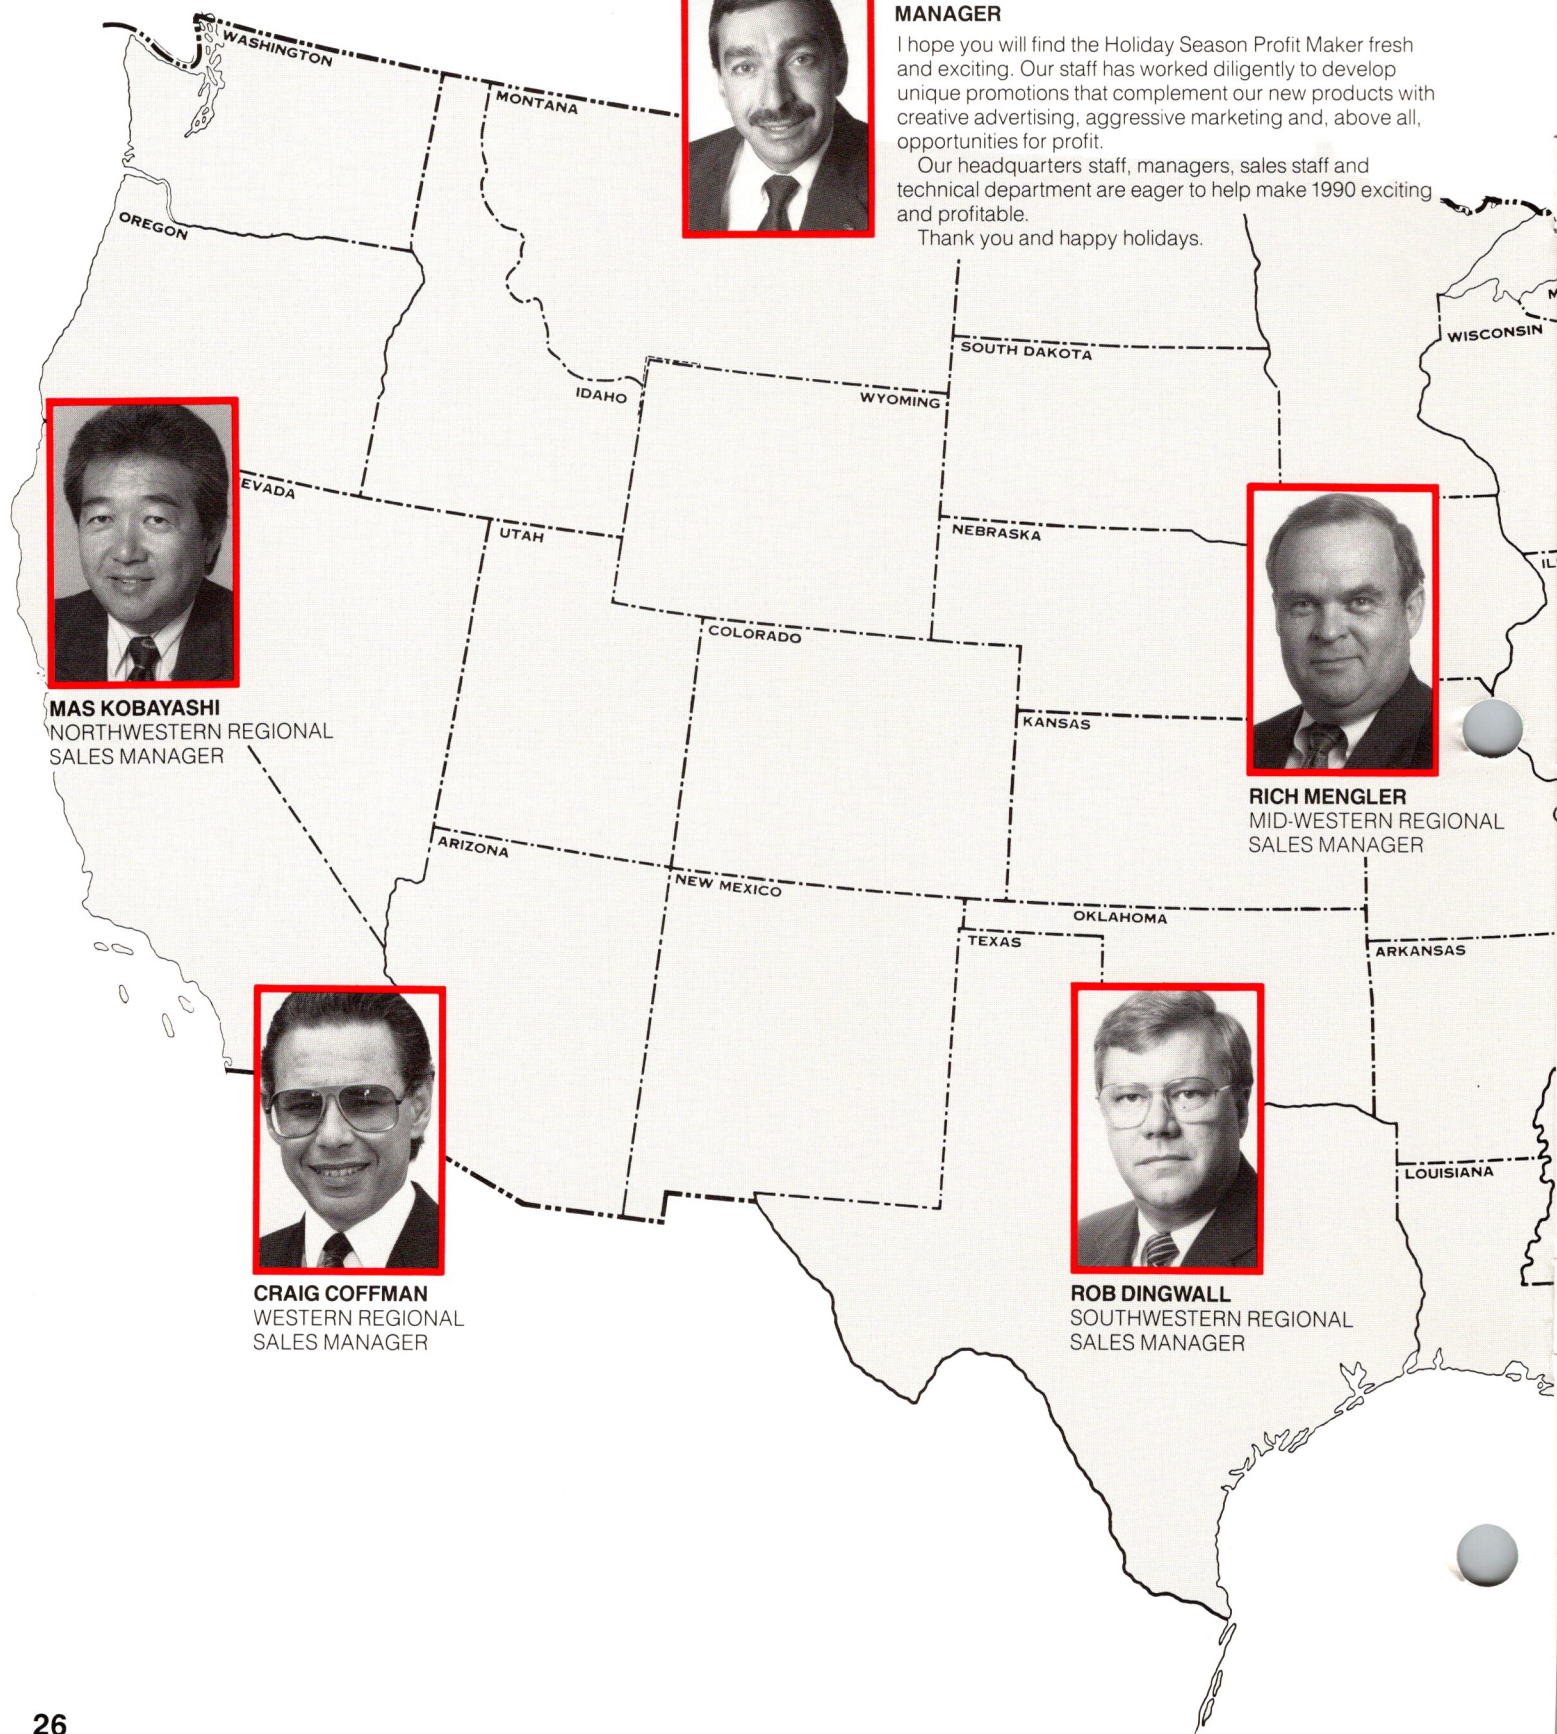

ELLIOTT PECK
NATIONAL SALES
MANAGER