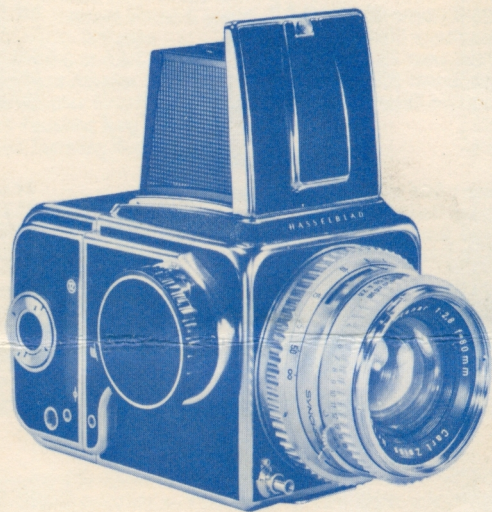

HASSELBLAD

PRICE LIST

Experienced
photographers
choose

HASSELBLAD

500 C**CAMERA**

500c w/Zeiss 80mm Planar f/2.8	\$549.50
500c body complete w/o lens	286.50
500c body only w/o lens and magazine	197.00

LENSES

Zeiss Distagon 60mm f/4.0 C	369.50
Zeiss Planar 80mm f/2.8 C	302.50
Zeiss Sonnar 150mm f/4.0 C	349.50
Zeiss Sonnar 250mm f/5.6 C	382.50
Zeiss Tele-Tessar 500m f/8.0 C	727.50

CAMERA SUPPORTS

Camera Grip with Release	14.50
*Tripod Quick Coupling C	15.00
*Flash Gun Holder	22.50
*Neck Strap	2.50