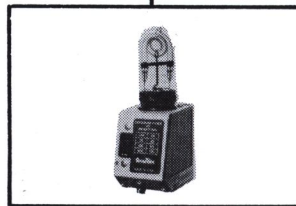

The Strobflash IV is a 200 watt second unit rated at 4400 effective candle power (E.C.P.S.) at full power. Variable F/Stop requirements are easily attainable through the four level switch on the top of the powerpack. The Strobflash Lamphead which weighs only 9 1/2 oz. employs a 63° angle of coverage. It is well known for its' soft, even lighting coverage.

STROBOFLASH
R.G. BASE
CAT. # 2141

STROBOFLASH
H.V. BASE
CAT. # 2111

STROBOFLASH
A.C. BASE
CAT. # 2121

STROBOMATIC 350*
LAMPHEAD
CAT. # 2380

STROBOFLASH
LAMPHEAD
CAT. # 2025

GLOBE STROB 500**
CAT. # 2243

STROBOMATIC 500*
LAMPHEAD
(w/ Built-In Slave)
CAT. # 2241

* Requires adapter cord - Cat. # 2257 Or 2260

** Requires adapter cord - Cat. # 2260

STROBOFLASH ACCESSORIES

Graflite® Slave Sync
Cat. # 2265

A solid state, plug in photoelectric triggering device. Excellent sensitivity at 150 feet or more. To only 100 B.C.P.S.