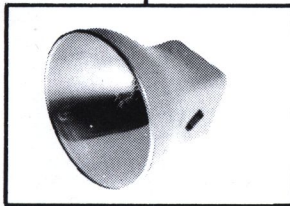

STROBOFLASH
R.G. BASE
CAT. # 2141

STROBOFLASH
H.V. BASE
CAT. # 2111

STROBOFLASH
A.C. BASE
CAT. # 2121

STROBOMATIC 350*
LAMPHEAD
CAT. # 2380

STROBOFLASH
LAMPHEAD
CAT. # 2025

GLOBE STROB 500**
CAT. # 2243

STROBOMATIC 500*
LAMPHEAD
(w/ Built-In Slave)
CAT. # 2241

* Requires adapter cord - Cat. # 2257 Or 2260

** Requires adapter cord - Cat. # 2260

STROBOFLASH ACCESSORIES

Graflite® Slave Sync
Cat. # 2265

A solid state, plug in photoelectric triggering device. Excellent sensitivity at 150 feet or more. To only 100 B.C.P.S.