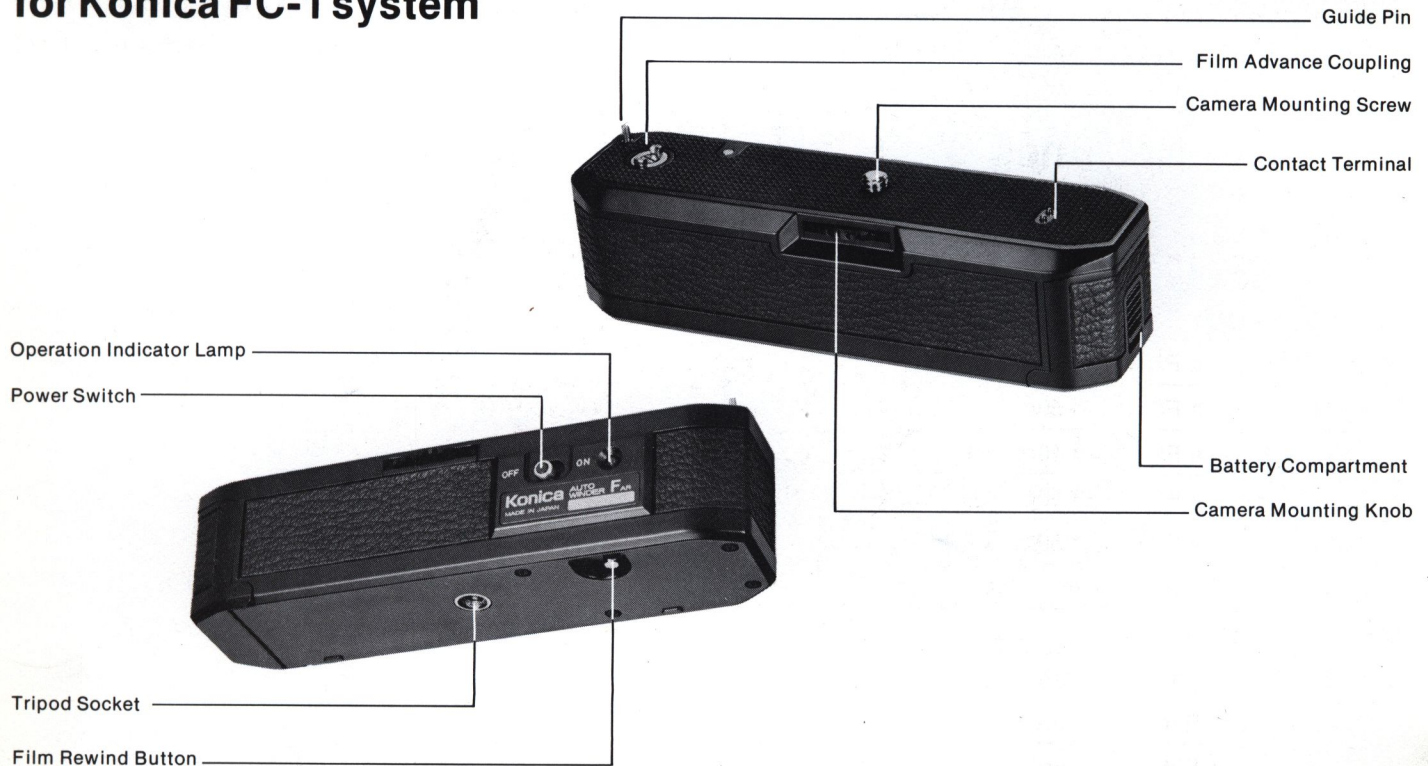

Konica

Autowinder F for Konica FC-1 system

Cat. No. 705-363

The Konica Autowinder F provides tremendous flexibility and versatility to the Konica FC-1 Systems. Imagine shooting 36 exposures in 24 seconds flat or couple it with the Konica Interval Timer and let it take one exposure each hour for 36 consecutive hours. The Konica Autowinder F also couples to the unique automatic film loading system of the Konica FC-1.

Key Features

- Provides fully automatic loading for the Konica FC-1 System. Drop the film cassette into the Konica FC-1, extend the leader and close the back. The Konica Autowinder will automatically advance the film to frame No. 1.
- Compact and lightweight. Only 5.6" long, 1.4" high and weighing just 6½ ounces.
- Provides single frame or continuous film advance for shooting at 1.5 frames per second.
- Can be used with all shutter speeds, from 2 seconds to 1/1000 second.
- Red LED indicator blinks each time the film is automatically advanced and remains on to indicate the end of roll.
- Sealed camera coupling mechanism does not require special dust cover.
- Powered by just four (4) AA penlight batteries.
- Attaches to camera by large knurled mounted knob.
- Convenient on/off power switch.
- Standard tripod socket provided.

Konica

Autowinder F for Konica FC-1 system

Technical Specifications

Type Designed exclusively for use with Konica FC-1

Frame Speed 1.5 frames per second

Shutter Speed Coupling Range All shutter speeds
2 seconds to 1/1000 second.

Operation Indicator LED lights when film
is being advanced.

End of Film Indicator LED remains on to
indicate end of roll.

Film Loading Automatically advances film to frame No. 1.

Power Source Four (4) AA 1.5V Alkaline or
Rechargeable Nicad penlight batteries.