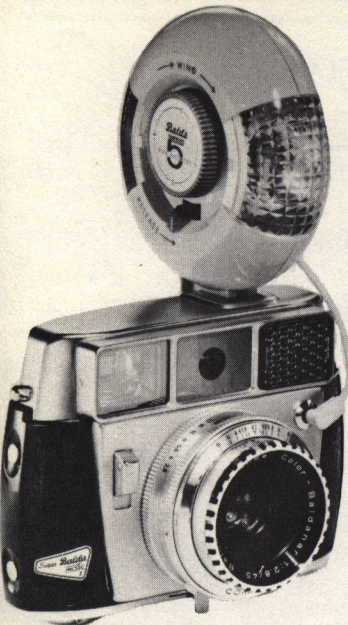

Balda FLASH UNITS

BALDA FIVE SHOOTER — Automatic repeating B/C flashgun.

Unique, fast shooting flash unit with rotary magazine that hold up to 5 AG bulbs for single or sequence shots—faster than electronic flash! Fits standard accessory shoe on all cameras. Just 1 1/2" wide; 3 1/2" diameter. Weight only 3 1/2 ounces. Spring operated "Ferris Wheel" holds bulbs, each in silvered reflector; trigger advances bulbs for flash after flash; counter dial shows how many flashes are left. Interchangeable blue and clear prismatic lenses produce strong illumination even for wide-angle shots, and serve as protective flash shields. Blue lens permits using clear bulbs for daylight color films. Convenient flash dial wheel gives f-stop settings for camera, also acts as bulb ejector. Built-in 9-inch connecting cord stores neatly around dial wheel when not in use. Handsomely styled in high impact resistant material with smooth-gray finish. Uses standard 15 volt flash battery (not included). Supplied complete with flash cord and pocket zip case.

Order Code No. 110-905 [187-97] [4M197-17]

11.95

Order Code No. 110-906 Counter Display with 12 Five-Shooters [1471-64]