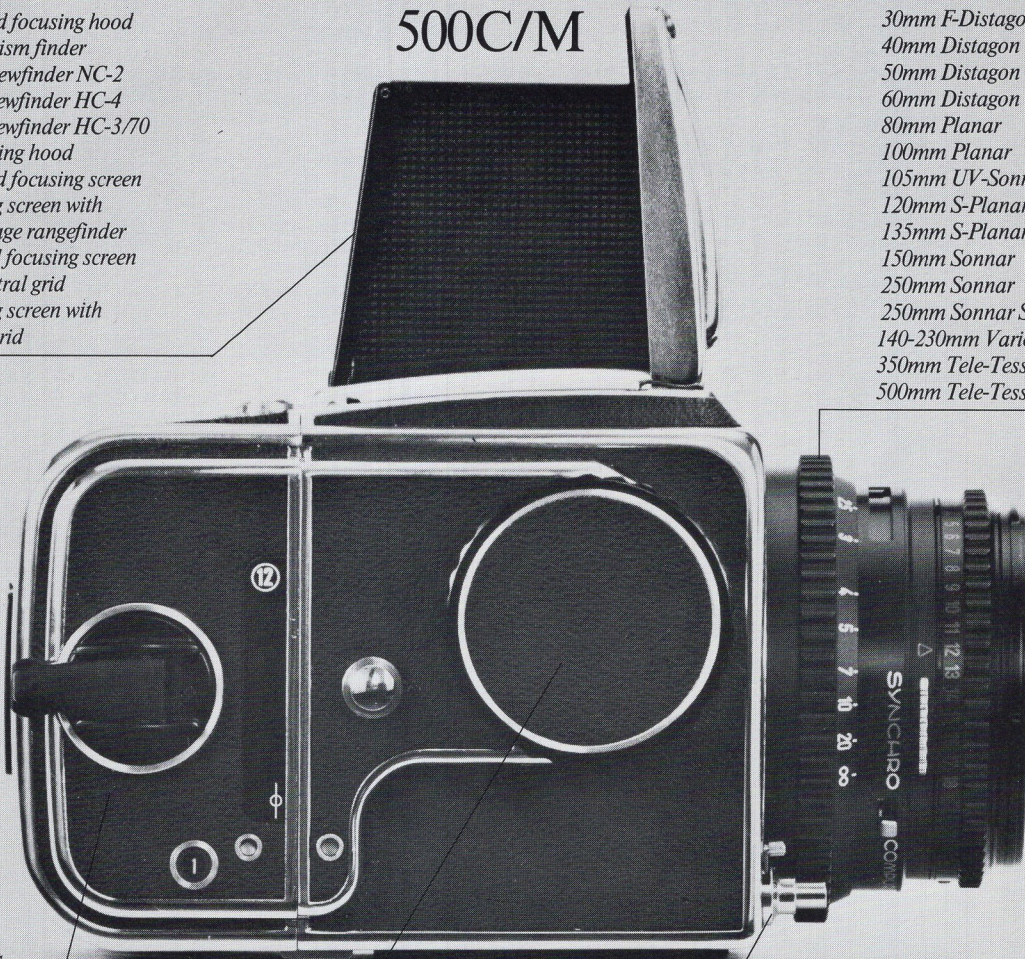

THIS PRICE LIST IS FOR THE USE OF FRANCHISED DEALERS ONLY OF THE LISTED PRODUCTS
POSSESSION OR RECEIPT OF THIS PRICE LIST SHALL NOT BE DEEMED AN OFFER TO SELL

H A S S E L B L A D®

Confidential Price List

Effective: January 1, 1980

Standard focusing hood
Meter prism finder
Prism viewfinder NC-2
Prism viewfinder HC-4
Prism viewfinder HC-3/70
Magnifying hood
Standard focusing screen
Focusing screen with
split-image rangefinder
Checked focusing screen
with central grid
Focusing screen with
central grid

500C/M

30mm F-Distagon
40mm Distagon
50mm Distagon
60mm Distagon
80mm Planar
100mm Planar
105mm UV-Sonnar
120mm S-Planar
135mm S-Planar
150mm Sonnar
250mm Sonnar
250mm Sonnar Superachromat
140-230mm Variogon
350mm Tele-Tessar
500mm Tele-Tessar

Magazine A12
Magazine A24
Magazine A16
Magazine A16S
Magazine for
Polaroid film
Magazine 70
Sheet film adapter

Rapid-winding crank
Knob with exposure meter

Platform gunstock
Pistol grip
Flash-gun bracket
Tripod quick-coupling

Extension tubes
Bellows extension
Microscope shutter

Professional lens shade
Lens shade 38, 40, 50,
50-60, 80, 100-250
Multi-prism lenses
Filters
Softars
Proxars

Automatic diaphragm
control unit
Ringlight
Microscope adapter
Lens shade for
bellows extension

Once a Hasselblad owner, always a Hasselblad customer

Victor Hasselblad Inc.
10 Madison Road, Fairfield, New Jersey 07006 • (201) 227-7320