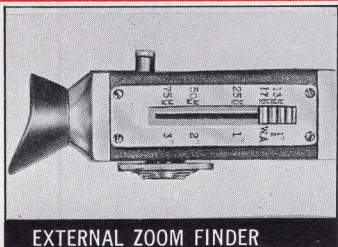

Keystone NEWPORT A-15 De Luxe 16mm ROLLFILM CAMERA

Scene taken with normal lens

Scene taken with wide-angle lens

Wide versatility for the advanced cine specialist . . . A precision professional instrument with 100-foot capacity. Its mechanical design and optical flexibility make the Newport the "pro" camera of the year.

PARALLAX CORRECTION KNOB

EXTERNAL ZOOM FINDER

TWIN TURRET VERSATILITY

lens and optical data:

- f1.5 coated and color-corrected lens in focusing mount.
- External zoom finder takes 3", 2" telephoto and regular 1" lenses, and 13mm wide-angle lens.
- Large rubber eyepiece gives cushion for forehead and eyeglasses.
- Parallax correction knob permits instant correction . . . synchronizes viewfinder with exact field of taking lens, from infinity to 2½ feet.

construction features:

- Precision governor accurately regulates motor speed, insures smooth operation.
- Rugged heavy-duty motor . . . provides unusually long film run . . . 18 feet . . . in a single winding.

styling:

- Smart new luxury styling in weather-proof silver gray vinyl trimmed in tarnish-proof brushed satin chrome.

operating features:

- Twin Turret**
shifts easily and smoothly, with taking lens and matched finder lens moving together. Snap lock for perfect register.
- 3-Way Trigger**
for single frame, continuous lock run and self-movies.
- 7 Governor-controlled Speeds**
include 10, 16, 24, 32, 40, 48 and 64 frames per second for fast, normal, slow-motion and sound movies.
- Sturdy Leather Handle**
securely attached enables steady hand-held operation.
- Audible Scene-length Indicator**