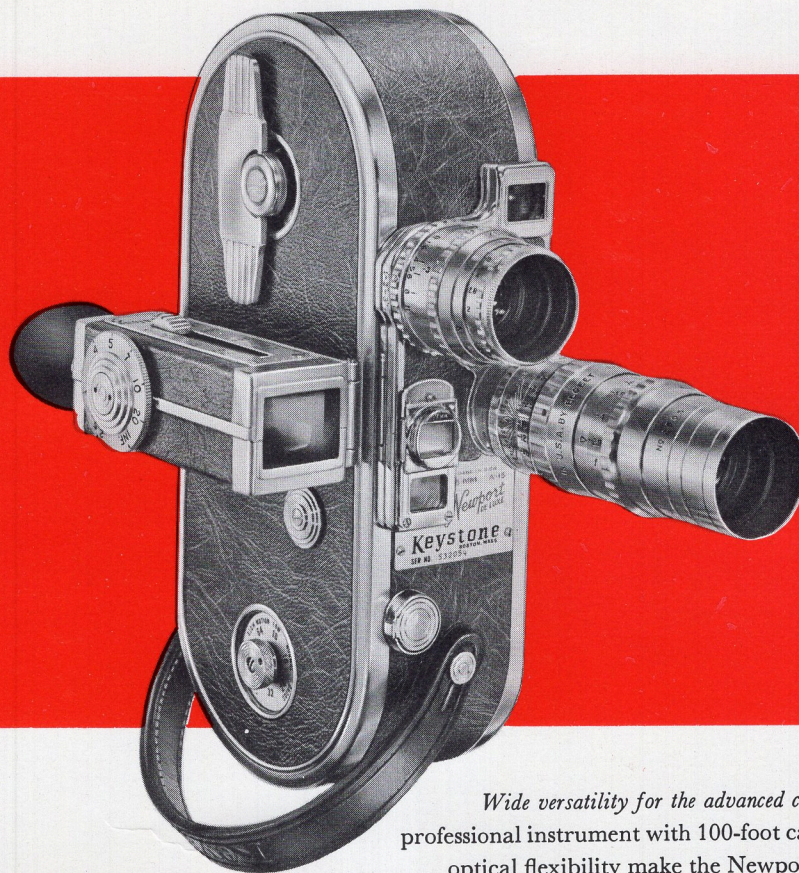

Keystone NEWPORT A-15 De Luxe 16mm ROLLFILM CAMERA

Scene taken with normal lens

Scene taken with wide-angle lens

Wide versatility for the advanced cine specialist . . . A precision professional instrument with 100-foot capacity. Its mechanical design and optical flexibility make the Newport the "pro" camera of the year.

PARALLAX CORRECTION KNOB

EXTERNAL ZOOM FINDER

TWIN TURRET VERSATILITY

lens and optical data:

- f1.5 coated and color-corrected lens in focusing mount.
- External zoom finder takes 3", 2" telephoto and regular 1" lenses, and 13mm wide-angle lens.
- Large rubber eyepiece gives cushion for forehead and eyeglasses.
- Parallax correction knob permits instant correction . . . synchronizes viewfinder with exact field of taking lens, from infinity to 2½ feet.

construction features:

- Precision governor accurately regulates motor speed, insures smooth operation.
- Rugged heavy-duty motor . . . provides unusually long film run . . . 18 feet . . . in a single winding.

styling:

- Smart new luxury styling in weather-proof silver gray vinyl trimmed in tarnish-proof brushed satin chrome.

operating features:

- Twin Turret**
shifts easily and smoothly, with taking lens and matched finder lens moving together. Snap lock for perfect register.
- 3-Way Trigger**
for single frame, continuous lock run and self-movies.
- 7 Governor-controlled Speeds**
include 10, 16, 24, 32, 40, 48 and 64 frames per second for fast, normal, slow-motion and sound movies.
- Sturdy Leather Handle**
securely attached enables steady hand-held operation.
- Audible Scene-length Indicator**