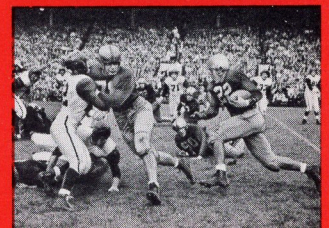

Keystone NEWPORT A-15 De Luxe 16mm ROLLFILM CAMERA

Scene taken with normal lens

Scene taken with wide-angle lens

Wide versatility for the advanced cine specialist . . . A precision professional instrument with 100-foot capacity. Its mechanical design and optical flexibility make the Newport the "pro" camera of the year.

PARALLAX CORRECTION KNOB

EXTERNAL ZOOM FINDER

TWIN TURRET VERSATILITY

lens and optical data:

- f1.5 coated and color-corrected lens in focusing mount.
- External zoom finder takes 3", 2" telephoto and regular 1" lenses, and 13mm wide-angle lens.
- Large rubber eyepiece gives cushion for forehead and eyeglasses.
- Parallax correction knob permits instant correction . . . synchronizes viewfinder with exact field of taking lens, from infinity to 2½ feet.

styling:

- Smart new luxury styling in weather-proof silver gray vinyl trimmed in tarnish-proof brushed satin chrome.

operating features:

- Twin Turret**
shifts easily and smoothly, with taking lens and matched finder lens moving together. Snap lock for perfect register.
- 3-Way Trigger**
for single frame, continuous lock run and self-movies.
- 7 Governor-controlled Speeds**
include 10, 16, 24, 32, 40, 48 and 64 frames per second for fast, normal, slow-motion and sound movies.
- Sturdy Leather Handle**
securely attached enables steady hand-held operation.
- Audible Scene-length Indicator**