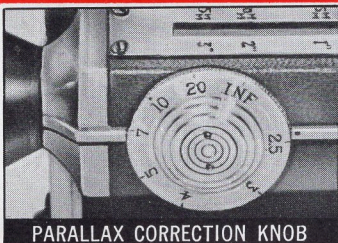

Keystone NEWPORT A-15 De Luxe 16mm ROLLFILM CAMERA

Scene taken with normal lens

Scene taken with wide-angle lens

Wide versatility for the advanced cine specialist . . . A precision professional instrument with 100-foot capacity. Its mechanical design and optical flexibility make the Newport the "pro" camera of the year.

PARALLAX CORRECTION KNOB

EXTERNAL ZOOM FINDER

TWIN TURRET VERSATILITY

lens and optical data:

- f1.5 coated and color-corrected lens in focusing mount.
- External zoom finder takes 3", 2" telephoto and regular 1" lenses, and 13mm wide-angle lens.
- Large rubber eyepiece gives cushion for forehead and eyeglasses.
- Parallax correction knob permits instant correction . . . synchronizes viewfinder with exact field of taking lens, from infinity to 2½ feet.

construction features:

- Precision governor accurately regulates motor speed, insures smooth operation.
- Rugged heavy-duty motor . . . provides unusually long film run . . . 18 feet . . . in a single winding.

styling:

- Smart new luxury styling in weather-proof silver gray vinyl trimmed in tarnish-proof brushed satin chrome.

operating features:

- Twin Turret**
shifts easily and smoothly, with taking lens and matched finder lens moving together. Snap lock for perfect register.
- 3-Way Trigger**
for single frame, continuous lock run and self-movies.
- 7 Governor-controlled Speeds**
include 10, 16, 24, 32, 40, 48 and 64 frames per second for fast, normal, slow-motion and sound movies.
- Sturdy Leather Handle**
securely attached enables steady hand-held operation.
- Audible Scene-length Indicator**