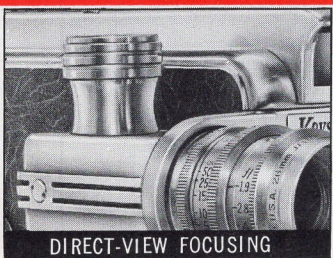

Keystone EXECUTIVE K-56 16mm Twin Lens Turret MAGAZINE CAMERA

QUICK SHIFT TURRET

EASY MAGAZINE LOADING

MARKSMAN VIEWFINDER

DIRECT-VIEW FOCUSING

No other 16mm movie camera has this new feature . . . A built-in focusing viewfinder that automatically sets the lens for correct distance.

You focus your subject, set your turret, shoot your picture, and you've got it! . . . clear and sharp, just as you saw it. The smallest and smartest of all 16mm magazine turrets. Finest American cine lens.

operating features:

Quick Shift Turret

gives instant change from one lens to another. Deep seat and pin-lock mean perfect register every time automatically.

Easy Loading

full-hinged cover opens wide for full view loading. Snap door locks magazine and camera in position for instant use.

Film Magazine Ejector

pops out film magazine with the touch of a button.

New Type Safety Guard

special safety bar, exclusive with Keystone, rejects magazine when pin is not set accurately in camera, preventing film spoilage.