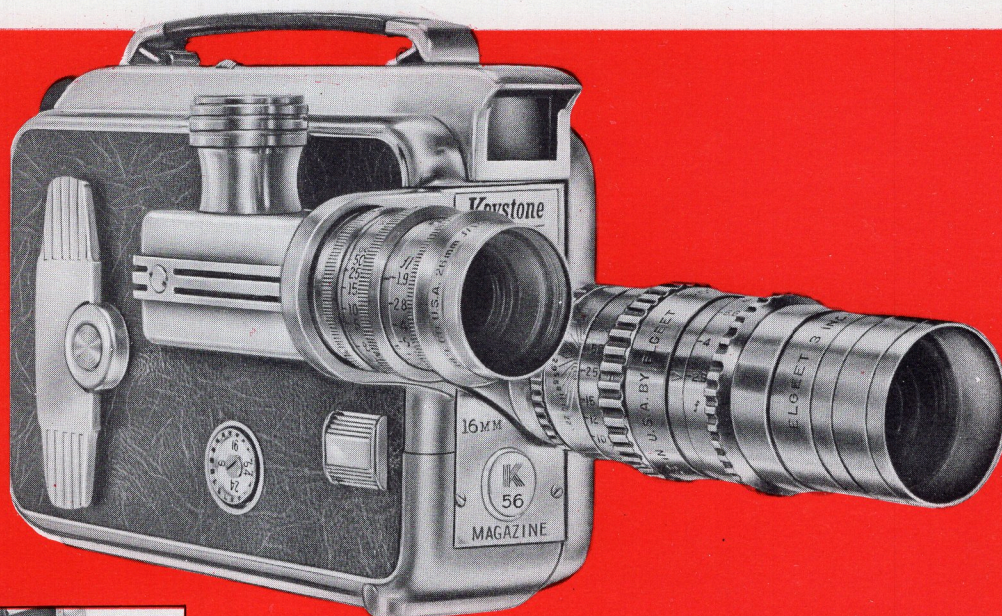

Keystone EXECUTIVE K-56 16mm Twin Lens Turret MAGAZINE CAMERA

QUICK SHIFT TURRET

EASY MAGAZINE LOADING

MARKSMAN VIEWFINDER

DIRECT-VIEW FOCUSING

No other 16mm movie camera has this new feature . . . A built-in focusing viewfinder that automatically sets the lens for correct distance.

You focus your subject, set your turret, shoot your picture, and you've got it! . . . clear and sharp, just as you saw it. The smallest and smartest of all 16mm magazine turrets. Finest American cine lens.

operating features:

Quick Shift Turret

gives instant change from one lens to another. Deep seat and pin-lock mean perfect register every time automatically.

Easy Loading

full-hinged cover opens wide for full view loading. Snap door locks magazine and camera in position for instant use.