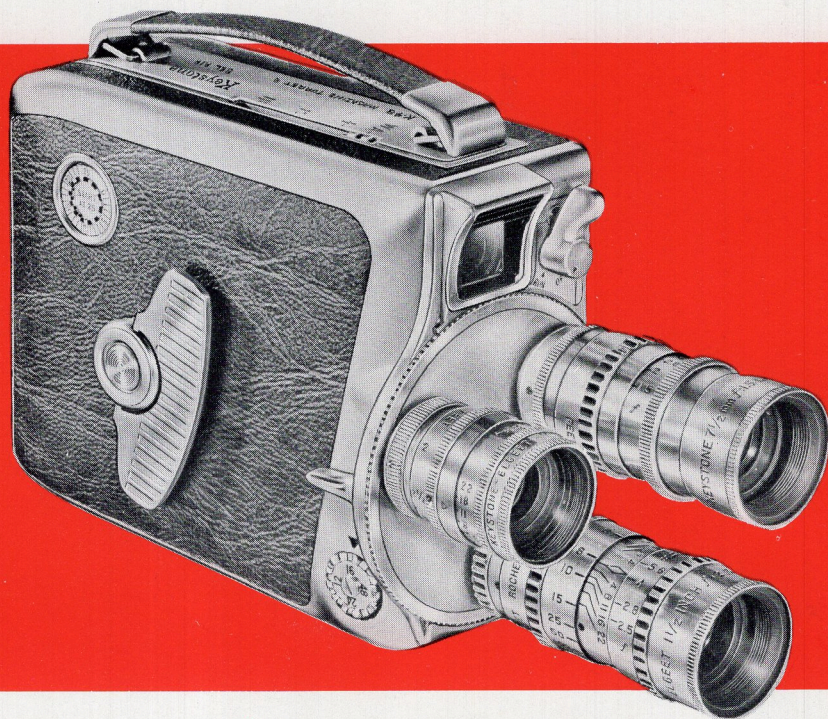

# Keystone BEL AIR K-48 8mm Triple Lens Turret MAGAZINE CAMERA

*Versatility that makes your movies different . . . plus the operating ease of a magazine camera. It's the lightest, easiest to handle turret camera . . . just 27 compact ounces. Loads in seconds. Wide speed range . . . from 12 to 48 frames per second. Advanced design, hooded, zoom-type viewfinder.*

TRIPLE-LENS TURRET

WIDE SPEED RANGE

LOADS IN SECONDS

## lens and optical data:

- Choice of 13mm f2.5 fixed focus lens or 13mm f1.9 lens in focusing mount. Both coated and color corrected.
- New viewfinder visor shades front finder lens.
- New marksman-type optical viewfinder gives full view of scene without reducing field of vision . . . adapts instantly to accessory lenses, including wide-angle and telephoto.
- Turret accepts all "D" standard-thread wide-angle and telephoto lenses.

## construction features:

- Lightest — easiest to handle 3-lens turret camera — weighs just 27 ounces.
- Double-action motor gives longer, unusually even exposure.
- Oilite bearings throughout for lifetime lubrication.