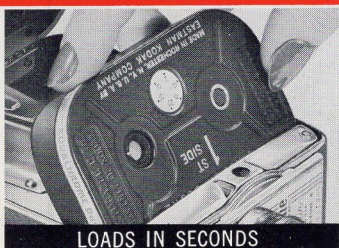

WIDE SPEED RANGE

LOADS IN SECONDS

lens and optical data:

- Choice of 13mm f2.5 fixed focus lens or 13mm f1.9 lens in focusing mount. Both coated and color corrected.
- New viewfinder visor shades front finder lens.
- New marksman-type optical viewfinder gives full view of scene without reducing field of vision . . . adapts instantly to accessory lenses, including wide-angle and telephoto.
- Turret accepts all "D" standard-thread wide-angle and telephoto lenses.

construction features:

- Lightest — easiest to handle 3-lens turret camera — weighs just 27 ounces.
- Double-action motor gives longer, unusually even exposure.
- Oilite bearings throughout for lifetime lubrication.

styling:

- New advanced look features the new visor-type viewfinder and sweeping chrome styling with smart silver gray lifetime vinyl.
- Spring-type handle in streamlined chrome and gray vinyl.

operating features:

- **Quick Shift Turret**
  shifts quickly and easily . . . locks with a click into perfect register.
- **Quick, Simple Loading**
  Full size magazine chamber makes magazine loading compartment easily accessible.
- **Safety Lock**
  Locks camera cover and opens magazine shutter in one motion . . . camera will not run until fully locked.
- **Four Speeds**
  Takes slow-motion, speeded-up action, trick shots with variety of speeds . . . 12 to 48 frames per second. Single frame exposure allows tilting, stop-motion, animation.
- **New 3-Way Trigger**
  Permits regular run, continuous lock-run (for self movies), single frame exposure (for stop-motion, animation) . . . all off one trigger.
- **New, Simplified Built-in Exposure Guide**
  In handy location near viewfinder . . . gives recommended film exposure for various lens openings.

Tested with live film at factory.
Backed by Keystone Lifetime Guarantee
and Free Service Policy.
Specifications subject to change.