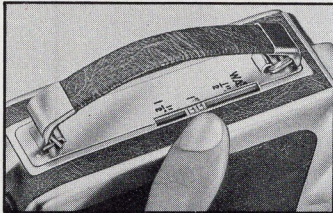

Keystone BEL AIR K-42 8mm MAGAZINE CAMERA

Technical perfection . . . push-button simplicity. A light weight handsome camera that is simplicity itself to use. Simply drop in a film magazine, and you are ready to shoot. Light enough, small enough to slip comfortably into coat pocket or handbag.

ZOOM-TYPE OPTICAL VIEWFINDER

LOADS IN SECONDS

NEW 3-WAY TRIGGER

lens and optical data:

Choice of: f2.5 coated and color-corrected fixed focus lens.

f1.9 fixed focus lens, coated and color-corrected.

f1.9 coated and color-corrected lens in focusing mount.

- New marksman-type optical viewfinder gives full view of scene without reducing field of vision . . . adapts instantly to accessory lenses, including wide-angle and telephoto.
- Interchangeable lens mount accepts all "D" standard-thread wide-angle and telephoto lenses.
- New viewfinder visor shades front finder lens.