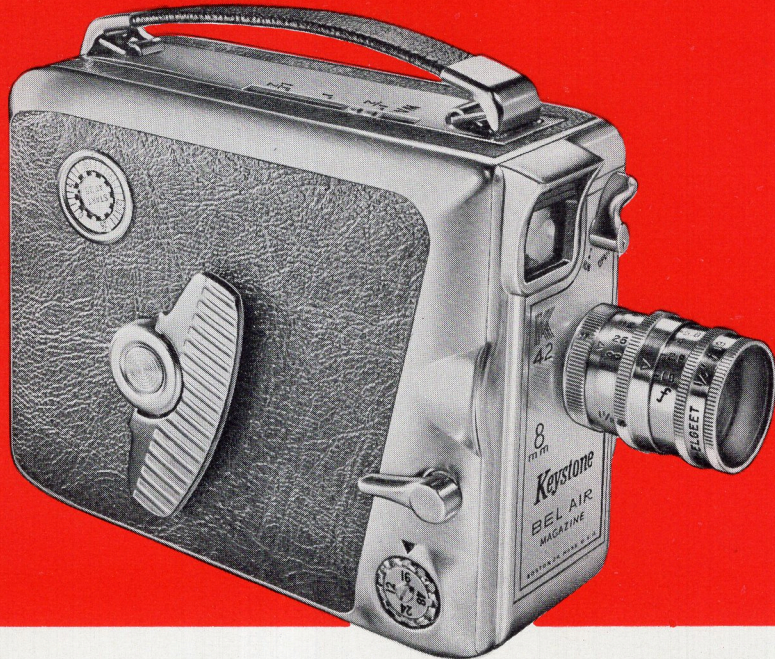

Keystone BEL AIR K-42 8mm MAGAZINE CAMERA

Technical perfection . . . push-button simplicity. A light weight handsome camera that is simplicity itself to use. Simply drop in a film magazine, and you are ready to shoot. Light enough, small enough to slip comfortably into coat pocket or handbag.

- New marksman-type optical viewfinder gives full view of scene without reducing field of vision . . . adapts instantly to accessory lenses, including wide-angle and telephoto.
- Interchangeable lens mount accepts all "D" standard-thread wide-angle and telephoto lenses.
- New viewfinder visor shades front finder lens.

construction features:

- Lightest, most compact of magazine cameras.
- Double-action motor and precision governor insure uniform, even exposure.
- Oilite bearings throughout for lifetime lubrication.

styling:

- New advanced look features the new visor-type viewfinder and sweeping chrome styling with smart silver gray lifetime vinyl.
- Spring-type handle in streamlined chrome and gray vinyl.

operating features: