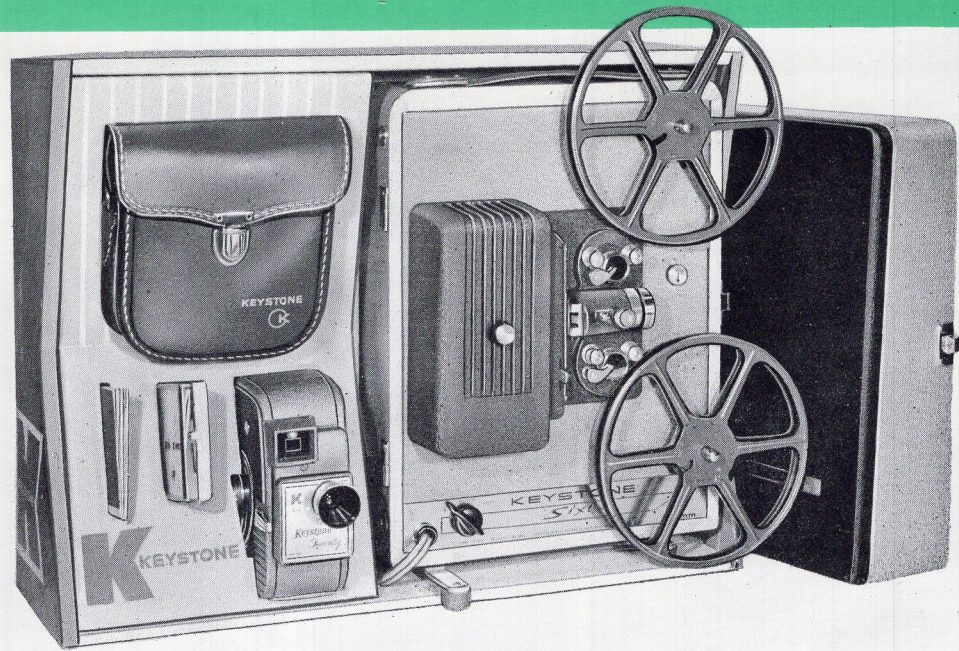

NEW KEYSTONE CP 6 STARTER HOME MOVIE OUTFIT

CP-6

Complete, easy-to-operate outfit for taking, showing and splicing home movies. Precision Movie Camera with fast $f1.8$ lens. Powerful yet compact $f1.6$ Magnascope Projector. Mylar Quik Splice Kit for simple, speedy film splicing. Complete with Camera Case and Movie Scene Record Book.

K-60D DE LUXE $f1.6$ PROJECTOR. Fast $f1.6$ Magnascope Lens teams up with powerful Tru-flector Lamp to project a big, crisp picture that fills a 30" x 40" screen at 13 ft. New lamp design concept generates more brilliance but less heat than 500-watt lamps. Push-button rewind. Precision focusing knob. 300-ft. reel. One switch for motor and lamp. Only a foot high... 10 pounds. Tilt adjustment knob. Framing adjustment lever. Permanently sealed lifetime lubrication.

$f1.8$ LENS CAMERA. Precision-built, easy to operate single lens movie camera. Aim and shoot! Fast $f1.8$ Lens is coated and color-corrected. 3-Way Trigger. Easy drop-in loading. Lens mount is designed to accept wide-angle and telephoto lenses. Automatic footage indicator. Ground optical viewfinder. Wrist strap. Die-cast aluminum case. Handsome styling.