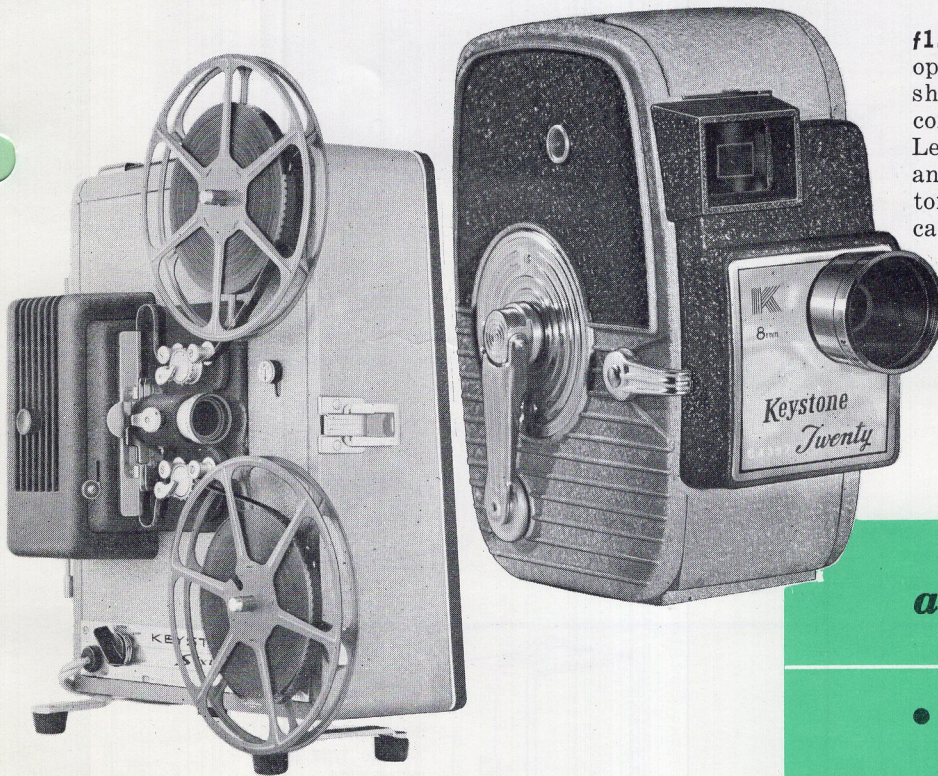

NEW KEYSTONE CP 6 STARTER HOME MOVIE OUTFIT

CP-6

Complete, easy-to-operate outfit for taking, showing and splicing home movies. Precision Movie Camera with fast $f1.8$ lens. Powerful yet compact $f1.6$ Magnascope Projector. Mylar Quik Splice Kit for simple, speedy film splicing. Complete with Camera Case and Movie Scene Record Book.

K-60D DE LUXE $f1.6$ PROJECTOR. Fast $f1.6$ Magnascope Lens teams up with powerful Tru-flector Lamp to project a big, crisp picture that fills a 30" x 40" screen at 13 ft. New lamp design concept generates more brilliance but less heat than 500-watt lamps. Push-button rewind. Precision focusing knob. 300-ft. reel. One switch for motor and lamp. Only a foot high... 10 pounds. Tilt adjustment knob. Framing adjustment lever. Permanently sealed lifetime lubrication.

$f1.8$ LENS CAMERA. Precision-built, easy to operate single lens movie camera. Aim and shoot! Fast $f1.8$ Lens is coated and color-corrected. 3-Way Trigger. Easy drop-in loading. Lens mount is designed to accept wide-angle and telephoto lenses. Automatic footage indicator. Ground optical viewfinder. Wrist strap. Die-cast aluminum case. Handsome styling.