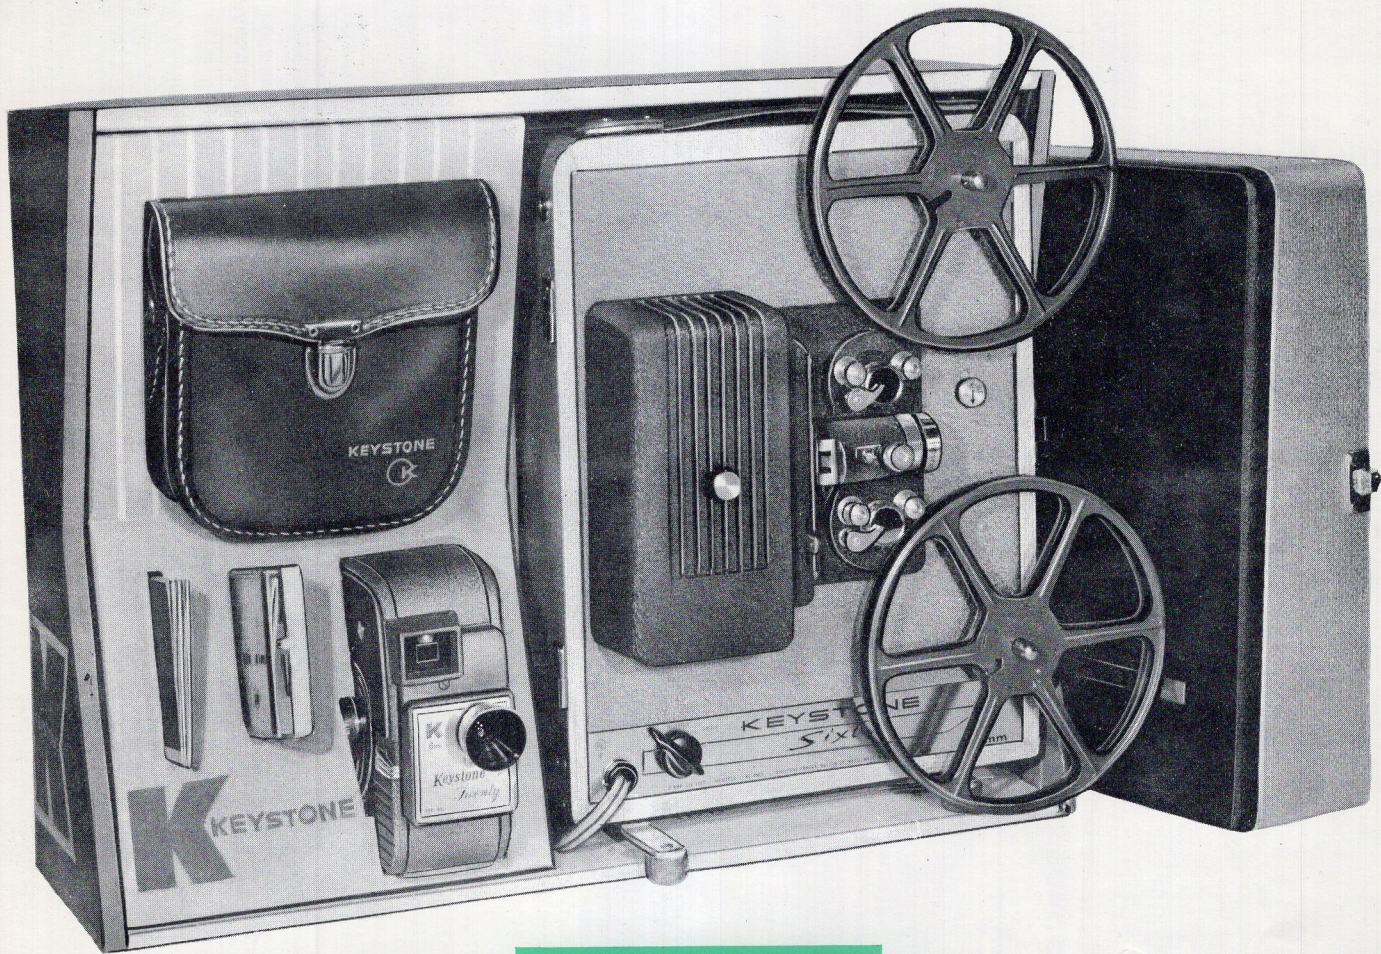

NEW KEYSTONE CP 6 STARTER HOME MOVIE OUTFIT

accessories

Mylar Splice Kit
— includes Mylar
tape splices and
splicing plate for
use on or off
projector. Re-
quires no scrap-
ing, clamps or
cement.