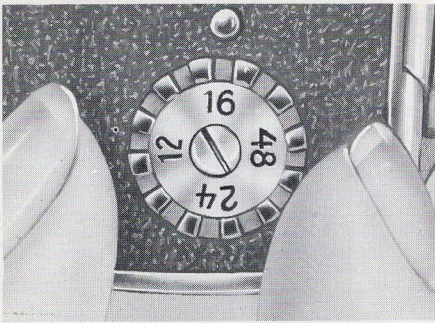

Keystone

Bel Air

8mm MAGAZINE CAMERA K-41

A LIGHTWEIGHT, HANDSOME CAMERA

that's remarkably easy to use. Just drop in magazine of film and you're ready to shoot! Small enough, light enough, to slip comfortably into a man's coat pocket or a lady's handbag.

LOADS IN SECONDS

Full-view magazine chamber lets you slip film in and out. No fuss, no broken fingernails! No ejector needed, either.

SAFETY LOCK

Magazine-pin must be positioned correctly before Bel Air cover will close — extra protection against ruined films.

ZOOM-TYPE FINDER

Optical viewfinder gives full view of scene without reducing field of vision. Adapts instantly to accessory lenses including wide-angle and telephoto.

SPRING-TYPE HANDLE

This streamlined chrome finished handle is just one of the style features that makes Bel Air as handsome outside as it is efficient inside!

OTHER KEYSTONE BEL AIR FEATURES

- The compact Bel Air weighs just 27 ounces—easy to carry and operate.
- 3-way trigger is conveniently positioned. Takes one frame at a time for special effects. Runs continuously, by itself, to let you get into the picture.
- Covered in scuff-proof, weather-proof vinyl with chrome trim.
- Governor control insures smooth operation and accurate exposure speeds.
- Factory tested with "live" film and backed by Keystone's Lifetime Guarantee and Free Service Policy.
- Choice of f 2.5 coated fixed focus lens or f 1.9 lens in focusing mount, or f 1.9 fixed focus lens.