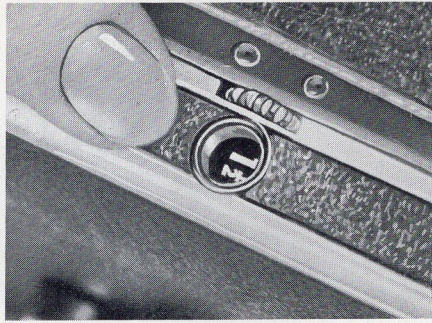

LOADS IN SECONDS

Full-view magazine chamber lets you slip film in and out. No fuss, no broken fingernails! No ejector needed, either.

SAFETY LOCK

Magazine-pin must be positioned correctly before Bel Air cover will close — extra protection against ruined films.

WIDE SPEED RANGE

Choose from 4 speeds—12, 16, 24, 48 frames per second—on handy dial next to trigger release. Use 12 frames per second on darker days; use 48 frames per second for slow motion or to stop fast action.

ZOOM-TYPE FINDER

Optical viewfinder gives full view of scene without reducing field of vision. Adapts instantly to accessory lenses including wide-angle and telephoto.

SPRING-TYPE HANDLE

This streamlined chrome finished handle is just one of the style features that makes Bel Air as handsome outside as it is efficient inside!

OTHER KEYSTONE BEL AIR FEATURES

- The compact Bel Air weighs just 27 ounces—easy to carry and operate.
- 3-way trigger is conveniently positioned. Takes one frame at a time for special effects. Runs continuously, by itself, to let you get into the picture.
- Covered in scuff-proof, weather-proof vinyl with chrome trim.
- Governor control insures smooth operation and accurate exposure speeds.
- Factory tested with "live" film and backed by Keystone's Lifetime Guarantee and Free Service Policy.
- Choice of f 2.5 coated fixed focus lens or f 1.9 lens in focusing mount, or f 1.9 fixed focus lens.