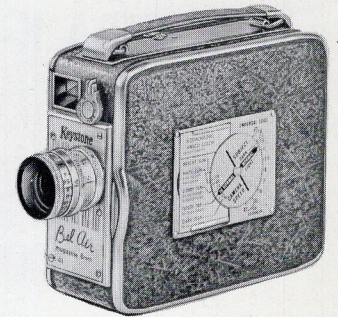

ZOOM-TYPE FINDER

Optical viewfinder gives full view of scene without reducing field of vision. Adapts instantly to accessory lenses including wide-angle and telephoto.

SPRING-TYPE HANDLE

This streamlined chrome finished handle is just one of the style features that makes Bel Air as handsome outside as it is efficient inside!

OTHER KEYSTONE BEL AIR FEATURES

- The compact Bel Air weighs just 27 ounces—easy to carry and operate.
- 3-way trigger is conveniently positioned. Takes one frame at a time for special effects. Runs continuously, by itself, to let you get into the picture.
- Covered in scuff-proof, weather-proof vinyl with chrome trim.
- Governor control insures smooth operation and accurate exposure speeds.
- Factory tested with "live" film and backed by Keystone's Lifetime Guarantee and Free Service Policy.
- Choice of f 2.5 coated fixed focus lens or f 1.9 lens in focusing mount, or f 1.9 fixed focus lens.