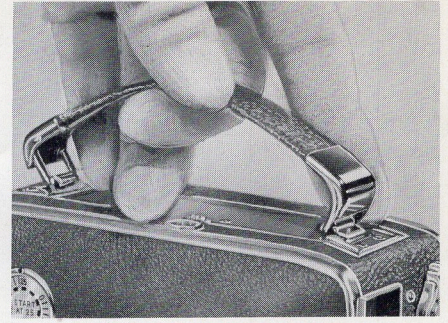

Keystone

Bel Air

8mm MAGAZINE CAMERA K-41

A LIGHTWEIGHT, HANDSOME CAMERA

that's remarkably easy to use. Just drop in magazine of film and you're ready to shoot! Small enough, light enough, to slip comfortably into a man's coat pocket or a lady's handbag.

LOADS IN SECONDS

Full-view magazine chamber lets you slip film in and out. No fuss, no broken fingernails! No ejector needed, either.

SAFETY LOCK

Magazine-pin must be positioned correctly before Bel Air cover will close — extra protection against ruined films.

WIDE SPEED RANGE

Choose from 4 speeds—12, 16, 24, 48 frames per second—on handy dial next to trigger release. Use 12 frames per second on darker days; use 48 frames per second for slow motion or to stop fast action.

ZOOM-TYPE FINDER

Optical viewfinder gives full view of scene without reducing field of vision. Adapts instantly to accessory lenses including wide-angle and telephoto.

SPRING-TYPE HANDLE

This streamlined chrome finished handle is just one of the style features that makes Bel Air as handsome outside as it is efficient inside!