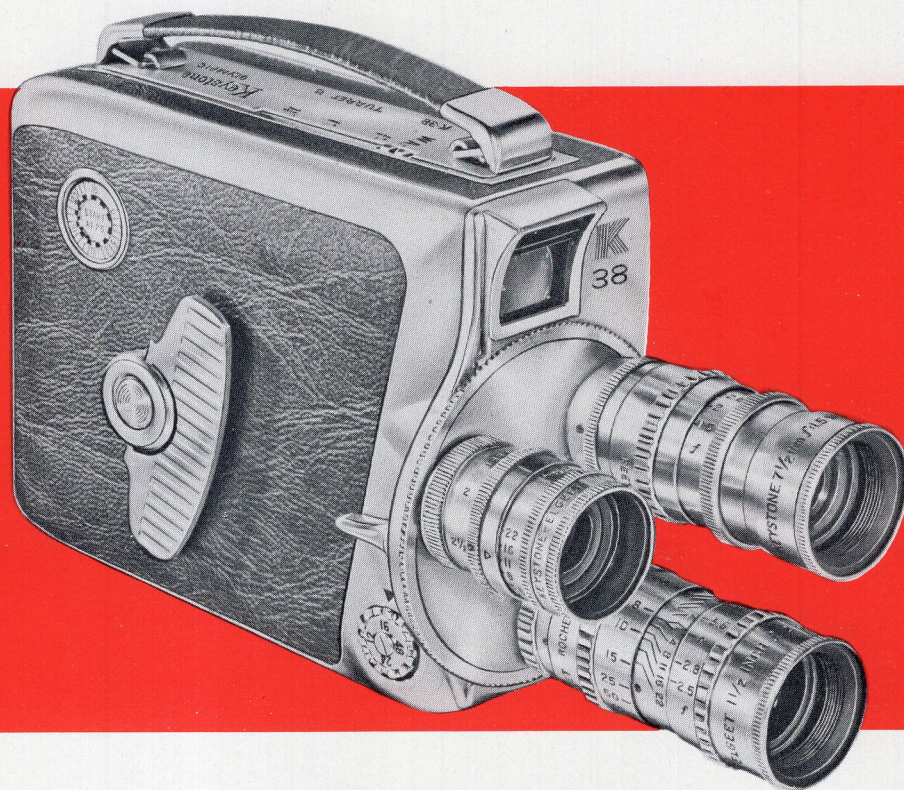

# Keystone OLYMPIC K-38 8mm Triple Lens Turret ROLLFILM CAMERA

*A versatile precision camera . . . just twist the turret for regular, wide-angle and close-up shots. New bigger and easy-to-use zoom type optical viewfinder gives full view of scene without reducing field of vision. Drop-in loading . . . four speeds from 12 to 48 frames per second.*

TRIPLE TURRET VERSATILITY

ZOOM-TYPE OPTICAL VIEWFINDER

SPROCKETLESS DROP-IN LOADING

## lens and optical data:

- Choice of 13mm f2.5 fixed focus lens; or 13mm f1.9 lens in focusing mount. Both coated and color-corrected.
- New marksman-type optical viewfinder gives full view of scene without reducing field of vision . . . adapts instantly to accessory lenses, including wide-angle and telephoto.
- New viewfinder visor shades front finder lens.

## construction features:

- Motor controlled by precision governor . . . insures exposure uniformity.
- Oilite bearings throughout for lifetime lubrication.
- Hinged, stainless steel film gate locks film without sprockets.
- Lightweight, compact, beautifully balanced.