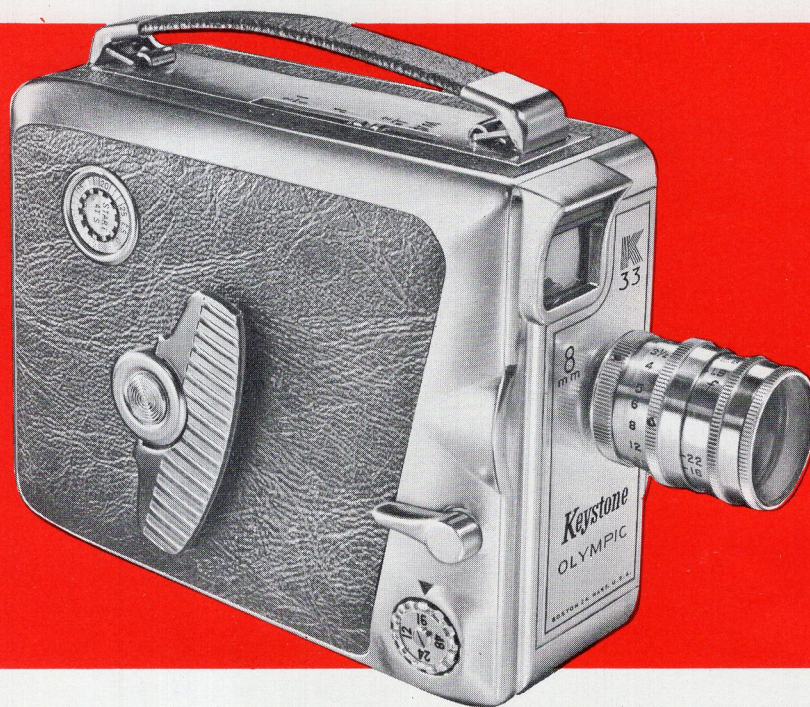

Keystone OLYMPIC K-33 8mm ROLLFILM CAMERA

Beautifully balanced, compact, superbly styled, extremely easy to operate . . . the brand new Keystone Olympic is a completely new camera.

A lifetime of movie-making pleasure is assured to every proud owner.

ZOOM-TYPE OPTICAL VIEWFINDER

BUILT-IN EXPOSURE GUIDE

STAINLESS STEEL FILM-GATE

lens and optical data:

- Choice of 13mm $f2.5$ fixed focus lens or 13mm $f1.9$ lens in focusing mount. Both coated and color-corrected.
- New viewfinder visor shades front finder lens.
- New marksman-type optical viewfinder gives full view of scene without reducing field of vision . . . adapts instantly to accessory lenses, including wide-angle and telephoto.
- Interchangeable lens mount accepts all "D" standard-thread wide-angle and telephoto lenses.

construction features:

- Smallest de luxe movie camera . . . just 27 ounces . . . slips comfortably into your pocket.
- Oilite bearings throughout for lifetime lubrication.
- Motor controlled by precision governor . . . assures uniformity of exposure.
- Stainless steel film-gate and giant floating-spring pressure pad protects film, assures precise film location.

styling:

- New advanced look features the new visor-type viewfinder, and sweeping chrome styling with smart silver gray lifetime vinyl.
- Spring-type handle in streamlined chrome and gray vinyl.

operating features: