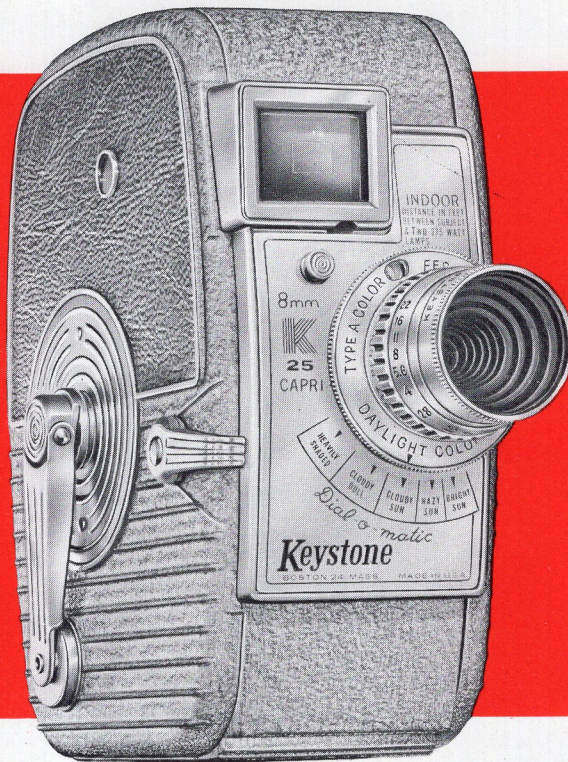

Keystone CAPRI K-25 DIAL-O-MATIC 8mm ROLLFILM CAMERA

Dial-O-Matic . . . takes the guesswork out of home movies . . . eliminates intricate setting. Simply set the automatic dial to match outdoor or indoor lighting conditions and shoot.

PRECISION IRIS-LEAF DIAPHRAGM

INTERCHANGEABLE LENS MOUNT

DIAL-O-MATIC

lens and optical data:

- Equipped with ultra fast, fixed focus f1.9 lens in interchangeable lens mount. Coated and color-corrected.
- Lens with finest iris-leaf precision diaphragm accurately controls exposures and reflections.
- Finder system of genuine ground optical glass . . . the largest of any camera of its size.

construction features:

- Exceptionally quiet operation due to all-new design with less noise-producing parts than any other camera.
- Lightest weight all aluminum die-cast construction.
- Built-in socket for tripod on flat underside.
- New construction and governor-controlled motor allows for even, friction-free running of film . . . another Keystone exclusive!
- Over-all dimensions . . . $4\frac{3}{4} \times 3\frac{1}{2} \times 1\frac{5}{16}$
- Shipping weight . . . less than $2\frac{3}{4}$ pounds

styling:

- Beautifully finished in gray vinyl and brushed satin chrome. Smart stay-put wrist strap permanently anchored to back of camera. Need not be removed for tripod use.

operating features:

Dial-O-Matic . . . makes lens settings easy, foolproof!