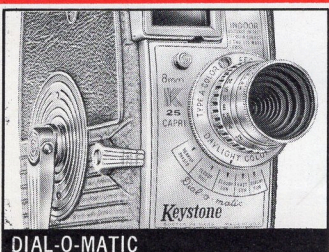

Keystone CAPRI K-25 DIAL-O-MATIC 8mm ROLLFILM CAMERA

Dial-O-Matic . . . takes the guesswork out of home movies . . . eliminates intricate setting. Simply set the automatic dial to match outdoor or indoor lighting conditions and shoot.

PRECISION IRIS-LEAF DIAPHRAGM

INTERCHANGEABLE LENS MOUNT

DIAL-O-MATIC

lens and optical data:

- Equipped with ultra fast, fixed focus f1.9 lens in interchangeable lens mount. Coated and color-corrected.
- Lens with finest iris-leaf precision diaphragm accurately controls exposures and reflections.
- Finder system of genuine ground optical glass . . . the largest of any camera of its size.

styling:

- Beautifully finished in gray vinyl and brushed satin chrome. Smart stay-put wrist strap permanently anchored to back of camera. Need not be removed for tripod use.

operating features:

Dial-O-Matic . . . makes lens settings easy, foolproof!