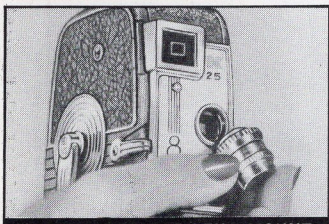

Keystone CAPRI K-25 DIAL-O-MATIC 8mm ROLLFILM CAMERA

Dial-O-Matic . . . takes the guesswork out of home movies . . . eliminates intricate setting. Simply set the automatic dial to match outdoor or indoor lighting conditions and shoot.

PRECISION IRIS-LEAF DIAPHRAGM

INTERCHANGEABLE LENS MOUNT

DIAL-O-MATIC

lens and optical data:

- Equipped with ultra fast, fixed focus f1.9 lens in interchangeable lens mount. Coated and color-corrected.
- Lens with finest iris-leaf precision diaphragm accurately controls exposures and reflections.
- Finder system of genuine ground optical glass . . . the largest of any camera of its size.

construction features:

- Exceptionally quiet operation due to all-new design with less noise-producing parts than any other camera.
- Lightest weight all aluminum die-cast construction.
- Built-in socket for tripod on flat underside.
- New construction and governor-controlled motor allows for even, friction-free running of film . . . another Keystone exclusive!
- Over-all dimensions . . . $4\frac{3}{4} \times 3\frac{1}{2} \times 1\frac{5}{16}$
- Shipping weight . . . less than $2\frac{3}{4}$ pounds

styling:

- Beautifully finished in gray vinyl and brushed satin chrome. Smart stay-put wrist strap permanently anchored to back of camera. Need not be removed for tripod use.

operating features:

Dial-O-Matic . . . makes lens settings easy, foolproof!