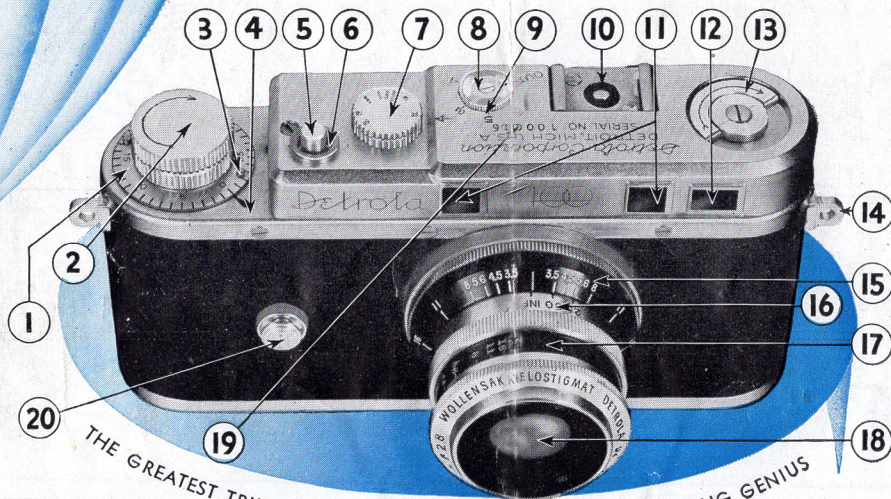

Detrola "400"

THE GREATEST TRIUMPH OF AMERICAN PRECISION ENGINEERING GENIUS

Only THE WORLD'S FINEST CAMERAS HAVE ALL THESE FEATURES!

1. Counter Disc automatically records number of exposures.
2. Winding Knob simultaneously winds film and sets shutter.
3. Lugs for adjusting Counter Disc to zero setting for new film.
4. Counter Arrow indicates number of exposures taken.
5. Release button to operate camera shutter.
6. Release button shoulder. Cable release may be screwed in here.
7. High Shutter-Speed Dial for adjustment of speed required. (1/25 to 1/1500 second.)
8. Slow-Speed Shutter Adjustment Knob for adjustment of 1/10 second to one second.
9. Index figures for slow-speed arrow.
10. Accessory Clip for synchronized Detrola Flash Gun.
11. Built-in coupled Miracle Eye range finder, mechanically connected with lens system.
12. Optical view finder.
13. Back-wind Knob to rewind film into magazine.
14. Eyelets for holding camera when using neck cord.
15. Depth of focus scale engraved on lens barrel.
16. Focus ring adjusts lens from three feet to infinity.
17. Lens aperture adjusting ring for adjusting lens opening.
18. Wollensak lens. Corrected for color photography.
19. Detrola "400" Serial Number for lifetime registration.
20. Rewind release button. Dozens of other extraordinary innovations.

Complete with specially designed Eveready Carrying Case

$6950

Wollensak
F:3.5 LENS

Detrola "400"

ACCESSORIES

"400" SYNCHRONIZED FLASH GUN

"400" COLOR FILTERS

Precision-built, scientifically engineered filters mounted in attractive aluminum holders, designed to slip over the regular camera lens. All surfaces are ground. Yellow 2XY for cloud effects, Yellow 4XY for color corrections, Green 4XG for panchromatic film, Red 5XR for panchromatic or infra-red. Haze Filter for ultra-violet.

"400" DELUXE FILTER KIT

Combination lens shade and filter holder, aluminum construction, accurately machined. Optical black inside reduces reflecting surface. Slips securely over lens mount; will not interfere with camera operation. Base unscrews to permit insertion of individual filters. Complete with 5 filters. Packed in attractive case.