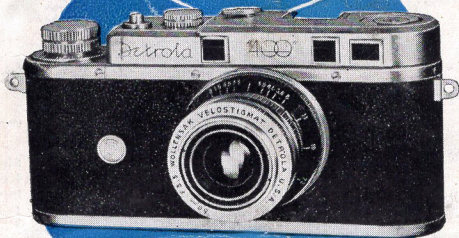

Presenting

ONE OF AMERICA'S
FINEST CAMERAS

Detrola "400"

The Greatest Triumph of American Precision Engineering Genius

Detrola "400"

THE GREATEST TRIUMPH OF AMERICAN PRECISION ENGINEERING GENIUS

Only THE WORLD'S FINEST CAMERAS HAVE ALL THESE FEATURES!

1. Counter Disc automatically records number of exposures.
2. Winding Knob simultaneously winds film and sets shutter.
3. Lugs for adjusting Counter Disc to zero setting for new film.
4. Counter Arrow indicates number of exposures taken.
5. Release button to operate camera shutter.
6. Release button shoulder. Cable release may be screwed in here.
7. High Shutter-Speed Dial for adjustment of speed required. (1/25 to 1/1500 second.)
8. Slow-Speed Shutter Adjustment Knob for adjustment of 1/10 second to one second.
9. Index figures for slow-speed arrow.
10. Accessory Clip for synchronized Detrola Flash Gun.
11. Built-in coupled Miracle Eye range finder, mechanically connected with lens system.
12. Optical view finder.
13. Back-wind Knob to rewind film into magazine.
14. Eyelets for holding camera when using neck cord.
15. Depth of focus scale engraved on lens barrel.
16. Focus ring adjusts lens from three feet to infinity.
17. Lens aperture adjusting ring for adjusting lens opening.
18. Wollensak lens. Corrected for color photography.
19. Detrola "400" Serial Number for lifetime registration.
20. Rewind release button. Dozens of other extraordinary innovations.

Complete with specially designed Eveready Carrying Case

\$6950

Wollensak
F:3.5 LENS

Detrola "400"

ACCESSORIES

"400" SYNCHRONIZED FLASH GUN

Quickly and easily attached, the unit consists of a chromo plated reflector and specially constructed, sturdy case. Oversize batteries produce dependable, prolonged operation. Uses standard focal plane flash bulbs. Safety switch prevents accidental firing. Perfectly synchronized with focal plane shutter.