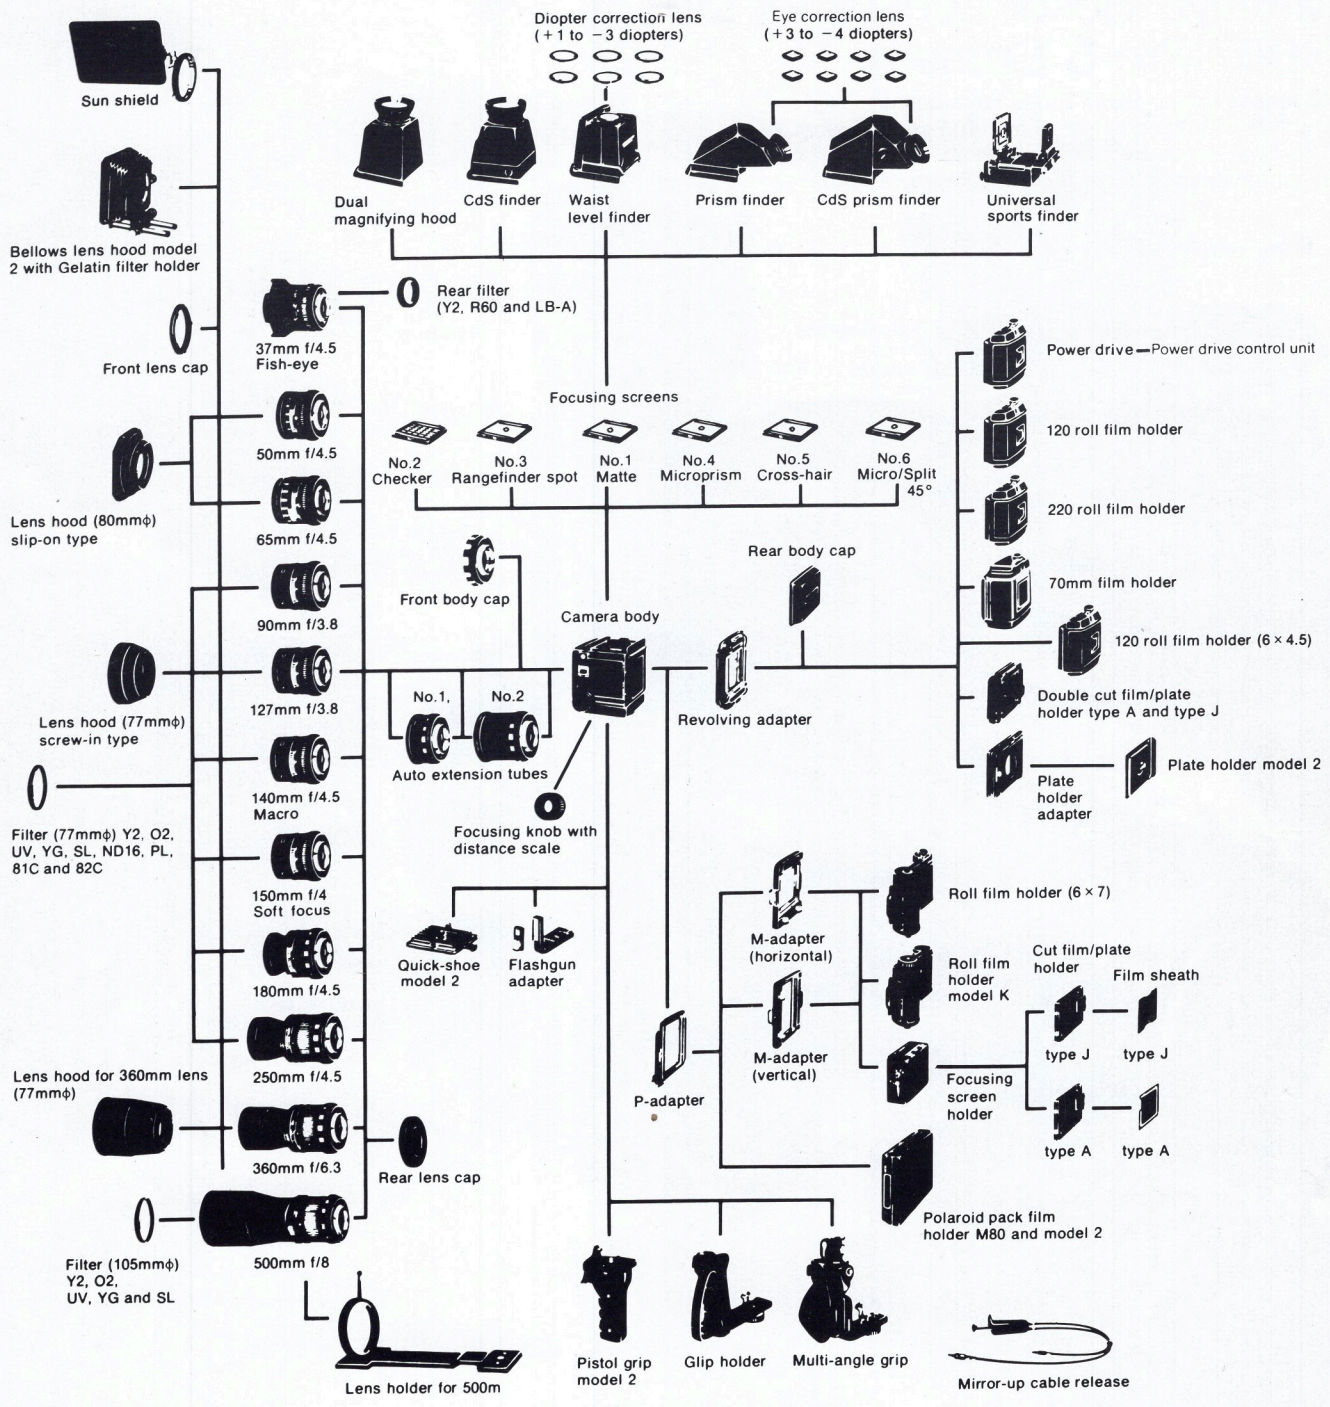

Mamiya RB67 Pro-S Systems Chart

Specifications of the Mamiya RB67 Pro-S

Camera type	Single-lens reflex with 6 × 7cm format and 90° turn revolving back system.
Film	120 roll film (10 exposures) and 220 film (20 exposures) with 6 × 7cm format. Polaroid® Land pack (100 and 80 series), cut film and dry plates can also be used.
Shutter	Seiko #1 with T and 1-1/400 sec. shutter speeds. M-X flash synchronization. Shutter set by 75° turn lever on right side of body.
Focusing	Front extension system by rack-and-pinion with dual focusing knobs.
Viewfinder hood	Removable and replaceable to other types of finders. Interchangeable focusing screens.
Standard lens	Mamiya-Sekor 90mm f/3.8.
Dimensions	104(W) × 144(H) × 228(D)mm (with 90mm lens).
Weight	2,705 grams (with 90mm lens)