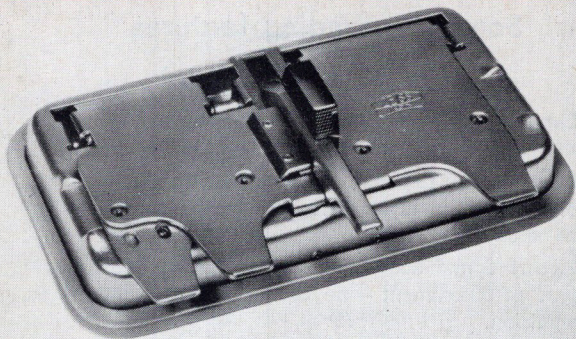

Makes film editing easy

ZEISS
IKON

MOVISCOP

ACTION VIEWER and EDITOR

for 8 or 16mm film

Give your films the
professional touch with

MOVISCOP

All films are greatly improved by judicious editing — makes them come alive! The sequence of the action can be changed, scenes that are too long can be shortened, scenes that are not on the film can be added from another reel, and titles can be inserted. Your films become more interesting and entertaining.

The Moviscop, with its advanced optical design and other unique features, makes editing easy, and affords utmost precision.

You can watch the action just as it appears during projection. When you want to cut, just press a button — a built-in notching knife marks the spot.

Some outstanding features of the Moviscop:

- Large magnifying screen, hooded against stray light, shows exceedingly bright image, right to corners.
- Insertion and removal of film is rapid and easy. No pressure rollers or channels through which film must be threaded.
- Picture frame does not come in contact with any part of instrument — no danger of scratching the emulsion.
- Film can be run forward or backward.
- Baseboard with rewinds (taking up to 800-foot reels can be used for rewinding after projection).
- Operates on standard 110-V house current.

Sturdily constructed by Zeiss Ikon craftsmen —
your assurance of trouble-free performance.

MADE IN WEST GERMANY

ZEISS IKON 8 AND 16mm FILM SPLICER

This is the most practical device you can use for splicing either 8mm or 16mm film with cement. It automatically lines up the film ends correctly. Cutting blade and scraper for removing the emulsion do not get clogged with cement. A special spring presses film together, producing a permanent weld. Splices are made close to perforation holes, and are virtually invisible in projection.