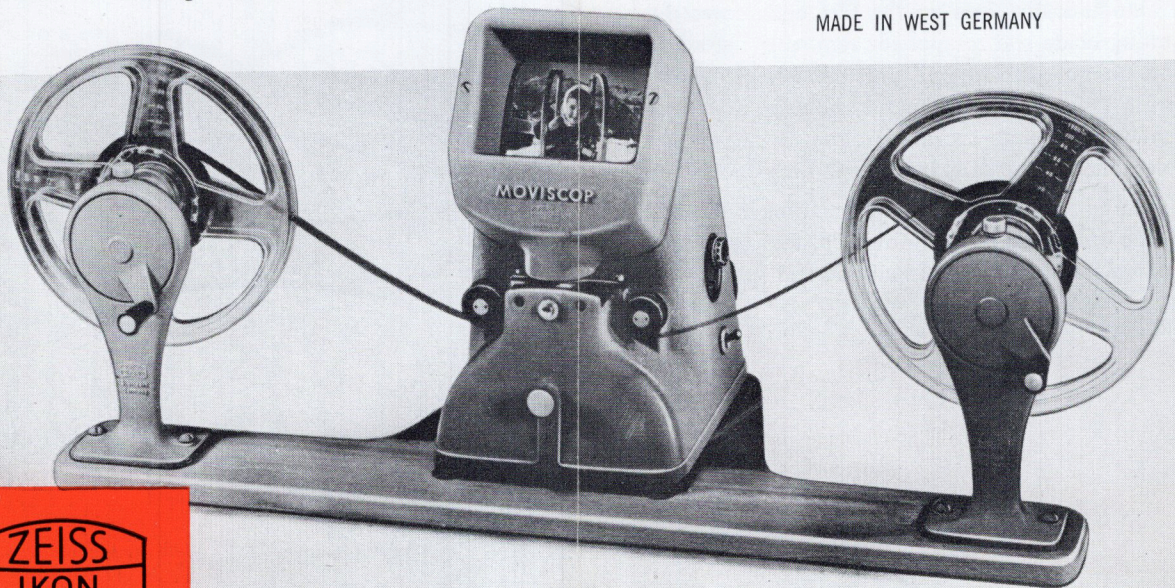

Makes film editing easy

ZEISS
IKON

MOVISCOP

ACTION VIEWER and EDITOR

for 8 or 16mm film

Give your films the
professional touch with

MOVISCOP

All films are greatly improved by judicious editing — makes them come alive! The sequence of the action can be changed, scenes that are too long can be shortened, scenes that are not on the film can be added from another reel, and titles can be inserted. Your films become more interesting and entertaining.

The Moviscop, with its advanced optical design and other unique features, makes editing easy, and affords utmost precision.

You can watch the action just as it appears during projection. When you want to cut, just press a button — a built-in notching knife marks the spot.

Some outstanding features of the Moviscop:

- Large magnifying screen, hooded against stray light, shows exceedingly bright image, right to corners.
- Insertion and removal of film is rapid and easy. No pressure rollers or channels through which film must be threaded.
- Picture frame does not come in contact with any part of instrument — no danger of scratching the emulsion.
- Film can be run forward or backward.
- Baseboard with rewinds (taking up to 800-foot reels can be used for rewinding after projection).
- Operates on standard 110-V house current.

Sturdily constructed by Zeiss Ikon craftsmen —
your assurance of trouble-free performance.

MADE IN WEST GERMANY

ZEISS IKON 8 AND 16mm FILM SPLICER

This is the most practical device you can use for splicing either 8mm or 16mm film with cement. It automatically lines up the film ends correctly. Cutting blade and scraper for removing the emulsion do not get clogged with cement. A special spring presses film together, producing a permanent weld. Splices are made close to perforation holes, and are virtually invisible in projection.