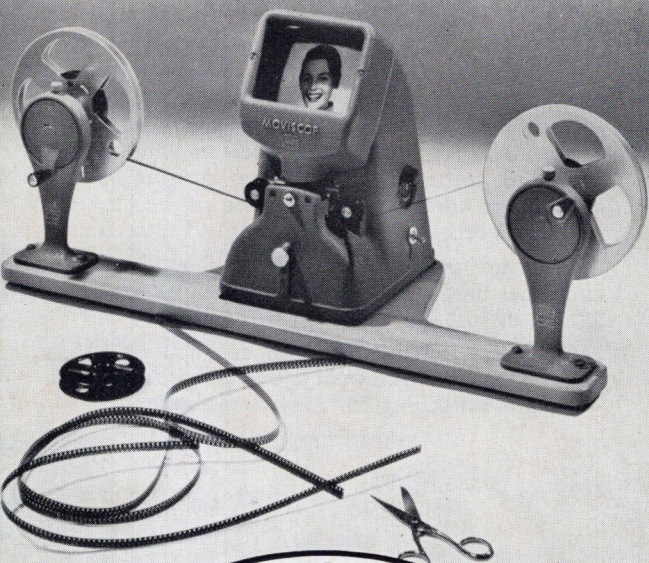

Makes film editing easy

ZEISS
IKON

MOVISCOP

ACTION VIEWER and EDITOR

for 8 or 16mm film

Give your films the
professional touch with

MOVISCOP

All films are greatly improved by judicious editing — makes them come alive! The sequence of the action can be changed, scenes that are too long can be shortened, scenes that are not on the film can be added from another reel, and titles can be inserted. Your films become more interesting and entertaining.

The Moviscop, with its advanced optical design and other unique features, makes editing easy, and affords utmost precision.

You can watch the action just as it appears during projection. When you want to cut, just press a button — a built-in notching knife marks the spot.

Some outstanding features of the Moviscop:

- Large magnifying screen, hooded against stray light, shows exceedingly bright image, right to corners.
- Insertion and removal of film is rapid and easy. No pressure rollers or channels through which film must be threaded.
- Picture frame does not come in contact with any part of instrument — no danger of scratching the emulsion.
- Film can be run forward or backward.
- Baseboard with rewinds (taking up to 800-foot reels can be used for rewinding after projection).
- Operates on standard 110-V house current.

Sturdily constructed by Zeiss Ikon craftsmen —
your assurance of trouble-free performance.

MADE IN WEST GERMANY

ZEISS IKON 8 AND 16mm FILM SPLICER

This is the most practical device you can use for splicing either 8mm or 16mm film with cement. It automatically lines up the film ends correctly. Cutting blade and scraper for removing the emulsion do not get clogged with cement. A special spring presses film together, producing a permanent weld. Splices are made close to perforation holes, and are virtually invisible in projection.