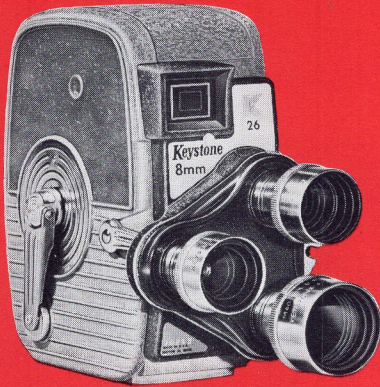

Keystone Capri K-26 Triple Lens Turret 8mm Rollfilm Camera

with direct-reading exposure meter (optional)

Also available without light meter.
Cover plate conceals cavity.

Here's the lowest priced three-lens turret on the market. More movie fun for the money — set the scene, move in to medium range, bring subject up close just by turning the turret. Select "A" filter and use indoor film outdoors.

DIRECT-READING EXPOSURE METER

3-WAY VIEWFINDER

FOLDAWAY WINDER

lens and optical data:

- Equipped with 12.5mm f2.3 fixed-focus standard lens plus conversion lenses for 9mm wide-angle and 25mm telephoto.
- Built-in "A" filter for using indoor film outdoors; a flip of the lever snaps it into place.
- Optical ground glass viewfinder accommodates all lenses at all times.
- Viewfinder and lenses are color-coded. Color band on each lens corresponds to matching color frame in viewfinder, to define precise field of vision for lens in use.

styling:

- Beautifully finished in two-tone brown. Smart stay-put wrist strap permanently anchored to back of camera. Need not be removed for tripod use.

operating features:

- Quick-Shift 3-lens turret snaps lenses into place with a flip of the wrist.
- Direct-Reading Exposure Meter locks on top, gives direct readings for ASA 10 and 16 film.
- Dial-Set Wheel on side of camera makes lens settings easy, foolproof. Turning dial to match light conditions automatically sets the lens for proper exposure. Dial-Set Wheel has Waterhouse Click-Stops graduated at half stop intervals.