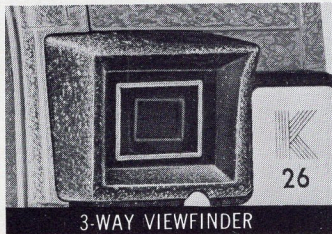

Keystone Capri K-26 Triple Lens Turret 8mm Rollfilm Camera

with direct-reading exposure meter (optional)

Also available without light meter.
Cover plate conceals cavity.

Here's the lowest priced three-lens turret on the market. More movie fun for the money — set the scene, move in to medium range, bring subject up close just by turning the turret. Select "A" filter and use indoor film outdoors.

DIRECT-READING EXPOSURE METER

3-WAY VIEWFINDER

FOLDAWAY WINDER

lens and optical data:

- Equipped with 12.5mm f2.3 fixed-focus standard lens plus conversion lenses for 9mm wide-angle and 25mm telephoto.
- Built-in "A" filter for using indoor film outdoors; a flip of the lever snaps it into place.
- Optical ground glass viewfinder accommodates all lenses at all times.
- Viewfinder and lenses are color-coded. Color band on each lens corresponds to matching color frame in viewfinder, to define precise field of vision for lens in use.

styling:

- Beautifully finished in two-tone brown. Smart stay-put wrist strap permanently anchored to back of camera. Need not be removed for tripod use.

operating features:

- Quick-Shift 3-lens turret snaps lenses into place with a flip of the wrist.
- Direct-Reading Exposure Meter locks on top, gives direct readings for ASA 10 and 16 film.
- Dial-Set Wheel on side of camera makes lens settings easy, foolproof. Turning dial to match light conditions automatically sets the lens for proper exposure. Dial-Set Wheel has Waterhouse Click-Stops graduated at half stop intervals.