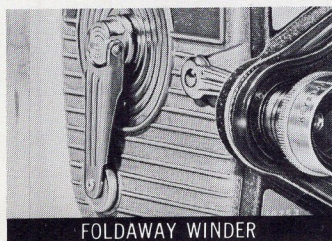

Keystone Capri K-26 Triple Lens Turret 8mm Rollfilm Camera

with direct-reading exposure meter (optional)

Also available without light meter.
Cover plate conceals cavity.

Here's the lowest priced three-lens turret on the market. More movie fun for the money — set the scene, move in to medium range, bring subject up close just by turning the turret. Select "A" filter and use indoor film outdoors.

DIRECT-READING EXPOSURE METER

3-WAY VIEWFINDER

FOLDAWAY WINDER

lens and optical data:

- Equipped with 12.5mm f2.3 fixed-focus standard lens plus conversion lenses for 9mm wide-angle and 25mm telephoto.
- Built-in "A" filter for using indoor film outdoors; a flip of the lever snaps it into place.
- Optical ground glass viewfinder accommodates all lenses at all times.
- Viewfinder and lenses are color-coded. Color band on each lens corresponds to matching color frame in viewfinder, to define precise field of vision for lens in use.

construction features:

- Exceptionally quiet operation due to all-new design with fewer noise-producing parts than any other camera.
- Lightest weight all aluminum die-cast construction.
- Built-in socket for tripod on flat underside.
- New construction and governor-controlled motor allows for even, friction-free running of film . . . another Keystone exclusive!

styling:

- Beautifully finished in two-tone brown. Smart stay-put wrist strap permanently anchored to back of camera. Need not be removed for tripod use.

operating features:

- Quick-Shift 3-lens turret snaps lenses into place with a flip of the wrist.
- Direct-Reading Exposure Meter locks on top, gives direct readings for ASA 10 and 16 film.
- Dial-Set Wheel on side of camera makes lens settings easy, foolproof. Turning dial to match light conditions automatically sets the lens for proper exposure. Dial-Set Wheel has Waterhouse Click-Stops graduated at half stop intervals.