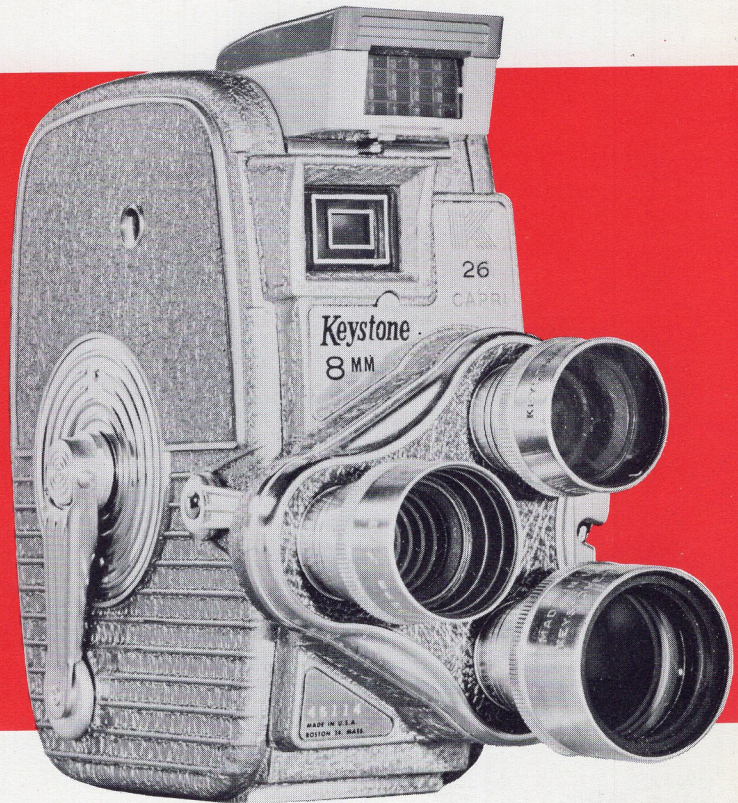

Keystone Capri K-26 Triple Lens Turret 8mm Rollfilm Camera

with direct-reading exposure meter (optional)

Also available without light meter.
Cover plate conceals cavity.

Here's the lowest priced three-lens turret on the market. More movie fun for the money — set the scene, move in to medium range, bring subject up close just by turning the turret. Select "A" filter and use indoor film outdoors.

DIRECT-READING EXPOSURE METER

3-WAY VIEWFINDER

FOLDAWAY WINDER

lens and optical data:

- Equipped with 12.5mm f2.3 fixed-focus standard lens plus conversion lenses for 9mm wide-angle and 25mm telephoto.
- Built-in "A" filter for using indoor film outdoors; a flip of the lever snaps it into place.
- Optical ground glass viewfinder accommodates all lenses at all times.
- Viewfinder and lenses are color-coded. Color band on each lens corresponds to matching color frame in viewfinder, to define precise field of vision for lens in use.

styling:

- Beautifully finished in two-tone brown. Smart stay-put wrist strap permanently anchored to back of camera. Need not be removed for tripod use.

operating features:

- Quick-Shift 3-lens turret snaps lenses into place with a flip of the wrist.
- Direct-Reading Exposure Meter locks on top, gives direct readings for ASA 10 and 16 film.
- Dial-Set Wheel on side of camera makes lens settings easy, foolproof. Turning dial to match light conditions automatically sets the lens for proper exposure. Dial-Set Wheel has Waterhouse Click-Stops graduated at half stop intervals.