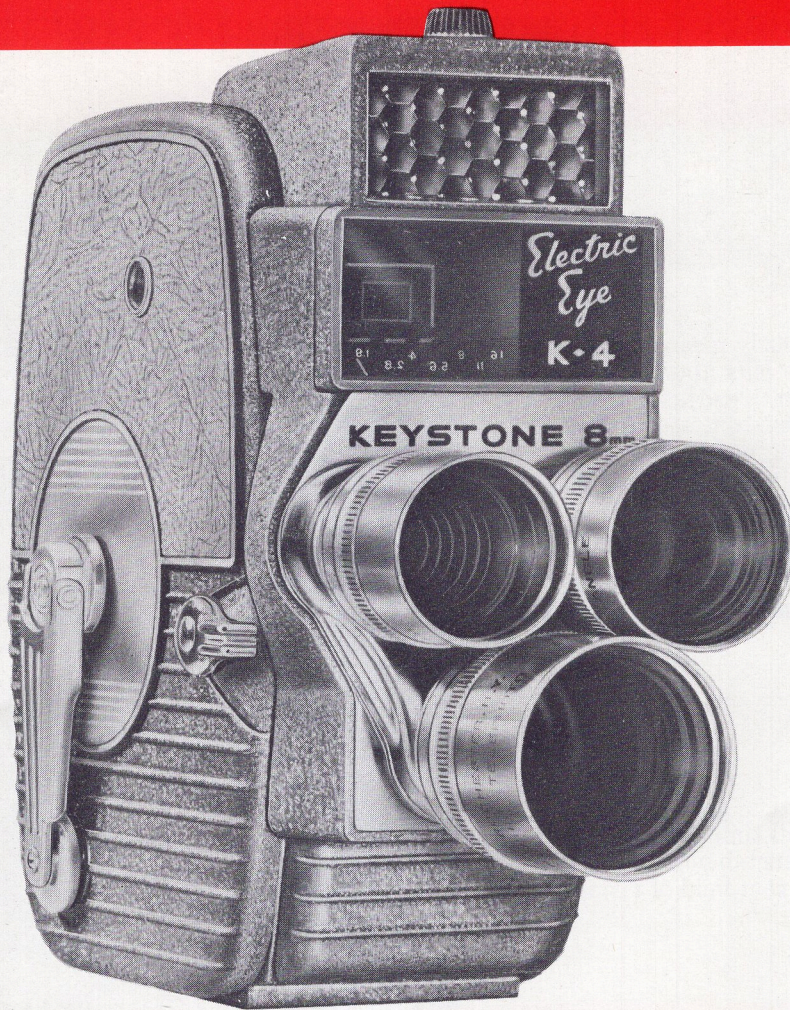

KEYSTONE K-4 DELUXE 3-LENS TURRET AUTOMATIC ELECTRIC EYE CAMERA

**K-4
DELUXE**

- Fully Automatic
- Versatile
- Easy to Operate
- Light and Compact

what does it have?

- FASTEST CHANGING ELECTRIC EYE SYSTEM
- Three-Lens Turret with $f1.8$ normal, wide-angle, and telephoto lenses
- Film Speed Selector
- Color-Coded Viewfinder
- Exposure Indicator in Viewfinder
- Manual Exposure Control
- Two Built-In Filters
- Automatic Footage Indicator
- Three-Way Trigger

KEYSTONE K-4 DELUXE 3-LENS TURRET AUTOMATIC ELECTRIC EYE CAMERA

1 **ELECTRIC EYE** instantaneously measures the intensity of light and adjusts lens aperture for correct exposure of the film, readjusts constantly if light changes. Keystone's Electric Eye system, the fastest changing made, eliminates frame loss, adjusts for film speeds ASA 10, 16, 20, 25, 32, and 40.

CONSTRUCTION AND OPERATING FEATURES:

Governor-controlled motor provides long, even, friction-free running. Retractable claw makes possible simple drop-in rollfilm loading. Footage indicator sets automatically. Three-way trigger permits regular, locked and single-frame running. Crank-type windup handle folds away into recess in body. Built-in socket for light bar or tripod on flat underside. Built-in wrist strap need not be removed for tripod use. Snap on lens covers. Body of camera is die-cast aluminum finished in luxurious two-tone grey vinyl and brushed satin chrome.