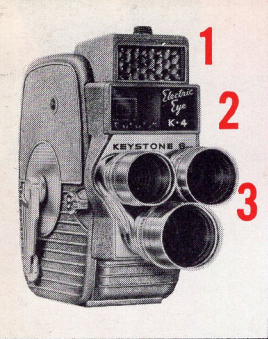

KEYSTONE K-4 DELUXE 3-LENS TURRET AUTOMATIC ELECTRIC EYE CAMERA

**K-4
DELUXE**

- Fully Automatic
- Versatile
- Easy to Operate
- Light and Compact

what does it have?

- FASTEST CHANGING ELECTRIC EYE SYSTEM
- Three-Lens Turret with $f1.8$ normal, wide-angle, and telephoto lenses
- Film Speed Selector
- Color-Coded Viewfinder
- Exposure Indicator in Viewfinder
- Manual Exposure Control
- Two Built-In Filters
- Automatic Footage Indicator
- Three-Way Trigger

what does it do?

- Sets the lens instantaneously for a perfect picture, resets continuously if the light changes while you shoot.
- Lets you stand in one spot, get three kinds of shots; give your movies variety just by turning the turret.
- Provides automatic lens setting for all 8mm films present and future.
- Shows you what the camera "sees" with each lens.
- Tells you how lens is set at all times, warns you when light is insufficient.
- Lets you deliberately over or under-expose film for special effects including professional fade-ins and fade-outs.
- One lets you shoot outdoors with indoor film, use the same film for all your movies; the other lets you get bright, clear movies on hazy days.
- Tells you exactly how much film is left in the camera.
- Lets you run camera continuously for self-movies, single-frame for trick shots and animation, as well as regular trigger-action.

KEYSTONE K-4 DELUXE 3-LENS TURRET AUTOMATIC ELECTRIC EYE CAMERA

1 **ELECTRIC EYE** instantaneously measures the intensity of light and adjusts lens aperture for correct exposure of the film, readjusts constantly if light changes. Keystone's Electric Eye system, the fastest changing made, eliminates frame loss, adjusts for film speeds ASA 10, 16, 20, 25, 32, and 40.

2 **VIEWFINDER** is genuine optical ground glass. Needle shows lens setting at all times. Red area warns operator when light is insufficient. Viewfinder is color-coded to show exact field of vision for each lens.