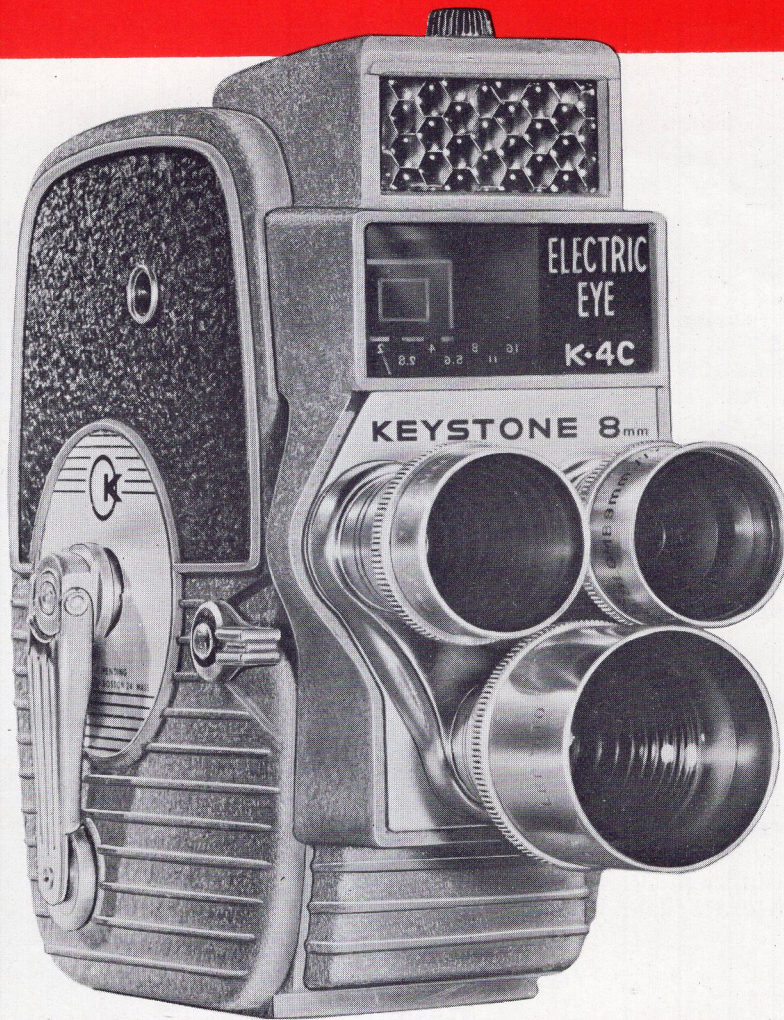

KEYSTONE K-4C 3-LENS TURRET AUTOMATIC ELECTRIC EYE CAMERA

K-4C

- Fully Automatic
- Versatile
- Easy to Operate
- Light and Compact

what does it have?

- FASTEST CHANGING ELECTRIC EYE SYSTEM
- Three-Lens Turret with $f2$ normal, wide-angle, and telephoto lenses
- Film Speed Selector
- Color-Coded Viewfinder
- Exposure Indicator in Viewfinder
- Manual Exposure Control
- Two Built-In Filters
- Automatic Footage Indicator
- Three-Way Trigger

KEYSTONE K-4C

3-LENS TURRET AUTOMATIC ELECTRIC EYE CAMERA

1 ELECTRIC EYE instantaneously measures the intensity of light and adjusts lens aperture for correct exposure of the film, readjusts constantly if light changes. Keystone's Electric Eye system, the fastest changing made, eliminates frame loss, adjusts for film speeds ASA 10, 16, 20, 25, 32, and 40.

CONSTRUCTION AND OPERATING FEATURES:

Governor-controlled motor provides long, even, friction-free running. Retractable claw makes possible simple drop-in rollfilm loading. Footage indicator sets automatically. Three-way trigger permits regular, locked and single-frame running. Crank-type windup handle folds away into recess in body. Built-in socket for light bar or tripod on flat underside. Built-in wrist strap need not be removed for tripod use. Body of camera is die-cast aluminum handsomely finished in two-tone grey.