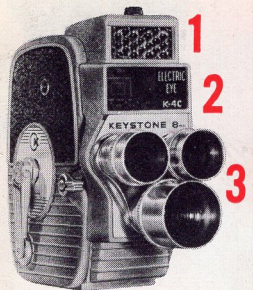

KEYSTONE K-4C 3-LENS TURRET AUTOMATIC ELECTRIC EYE CAMERA

K-4C

- Fully Automatic
- Versatile
- Easy to Operate
- Light and Compact

what does it have?

- FASTEST CHANGING ELECTRIC EYE SYSTEM
- Three-Lens Turret with $f2$ normal, wide-angle, and telephoto lenses
- Film Speed Selector
- Color-Coded Viewfinder
- Exposure Indicator in Viewfinder
- Manual Exposure Control
- Two Built-In Filters
- Automatic Footage Indicator
- Three-Way Trigger

what does it do?

- Sets the lens instantaneously for a perfect picture, resets continuously if the light changes while you shoot.
- Lets you stand in one spot, get three kinds of shots; give your movies variety just by turning the turret.
- Provides automatic lens setting for all 8mm films present and future.
- Shows you what the camera "sees" with each lens.
- Tells you how lens is set at all times, warns you when light is insufficient.
- Lets you deliberately over or under-expose film for special effects including professional fade-ins and fade-outs.
- One lets you shoot outdoors with indoor film, use the same film for all your movies; the other lets you get bright, clear movies on hazy days.
- Tells you exactly how much film is left in the camera.
- Lets you run camera continuously for self-movies, single-frame for trick shots and animation, as well as regular trigger-action.

KEYSTONE K-4C

3-LENS TURRET AUTOMATIC ELECTRIC EYE CAMERA

1 ELECTRIC EYE instantaneously measures the intensity of light and adjusts lens aperture for correct exposure of the film, readjusts constantly if light changes. Keystone's Electric Eye system, the fastest changing made, eliminates frame loss, adjusts for film speeds ASA 10, 16, 20, 25, 32, and 40.

2 VIEWFINDER is genuine optical ground glass. Needle shows lens setting at all times. Red area warns operator when light is insufficient. Viewfinder is color-coded to show exact field of vision for each lens.