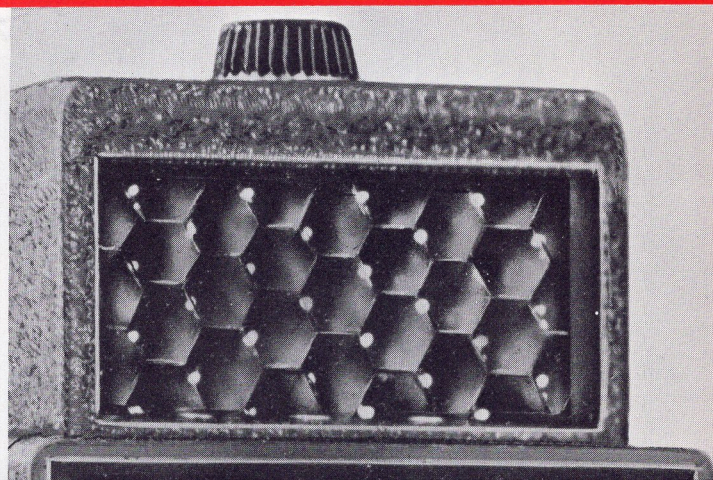

CONSTRUCTION AND OPERATING FEATURES:

Governor-controlled motor provides long, even, friction-free running. Retractable claw makes possible simple drop-in rollfilm loading. Footage indicator sets automatically. Three-way trigger permits regular, locked and single-frame running. Crank-type windup handle folds away into recess in body. Built-in socket for light bar or tripod on flat underside. Built-in wrist strap need not be removed for tripod use. Body of camera is die-cast aluminum handsomely finished in two-tone grey.

Keystone cameras are backed by a Lifetime Guarantee. Electric Eye mechanism guaranteed for one year.

Specifications are subject to change.