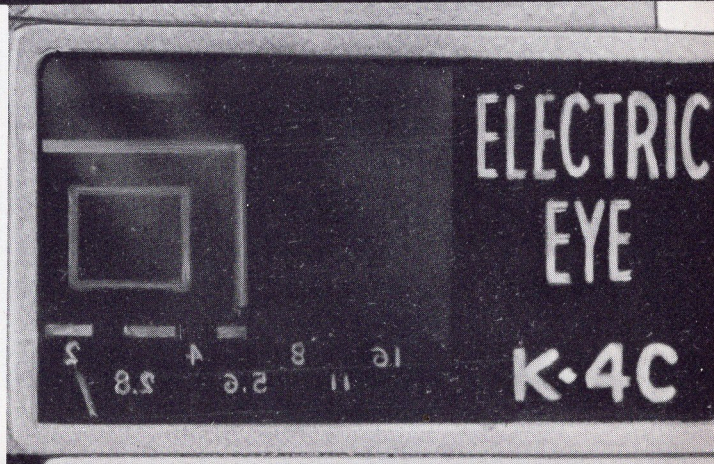

what does it do?

- Sets the lens instantaneously for a perfect picture, resets continuously if the light changes while you shoot.
- Lets you stand in one spot, get three kinds of shots; give your movies variety just by turning the turret.
- Provides automatic lens setting for all 8mm films present and future.
- Shows you what the camera "sees" with each lens.
- Tells you how lens is set at all times, warns you when light is insufficient.
- Lets you deliberately over or under-expose film for special effects including professional fade-ins and fade-outs.
- One lets you shoot outdoors with indoor film, use the same film for all your movies; the other lets you get bright, clear movies on hazy days.
- Tells you exactly how much film is left in the camera.
- Lets you run camera continuously for self-movies, single-frame for trick shots and animation, as well as regular trigger-action.

KEYSTONE K-4C

3-LENS TURRET AUTOMATIC ELECTRIC EYE CAMERA

1 ELECTRIC EYE instantaneously measures the intensity of light and adjusts lens aperture for correct exposure of the film, readjusts constantly if light changes. Keystone's Electric Eye system, the fastest changing made, eliminates frame loss, adjusts for film speeds ASA 10, 16, 20, 25, 32, and 40.

2 VIEWFINDER is genuine optical ground glass. Needle shows lens setting at all times. Red area warns operator when light is insufficient. Viewfinder is color-coded to show exact field of vision for each lens.

CONSTRUCTION AND OPERATING FEATURES:

Governor-controlled motor provides long, even, friction-free running. Retractable claw makes possible simple drop-in rollfilm loading. Footage indicator sets automatically. Three-way trigger permits regular, locked and single-frame running. Crank-type windup handle folds away into recess in body. Built-in socket for light bar or tripod on flat underside. Built-in wrist strap need not be removed for tripod use. Body of camera is die-cast aluminum handsomely finished in two-tone grey.