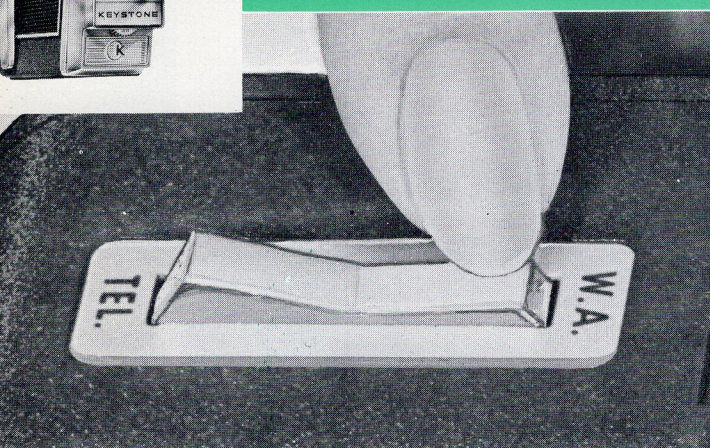

## *what does it have?*

- Pushbutton-power Zoom Lens
- Fully Automatic Electric Eye
- Zoom Viewfinder
- Manual Zoom Control
- Distance Focusing Ring
- Exposure Indicator in Viewfinder
- Manual Exposure Control
- Built-in "A" Filter
- Film Index Dial

## *what does it do?*

- Zooms smoothly at a fingertip touch of the power control from wide-angle to normal to telephoto . . . and back again. f1.8 focusing Lens with 9 to 27mm range.
- "Sees" light changes and adjusts lens instantly, continuously.
- Zooms with the lens to show continuously what you're shooting.
- Lets you frame the scene before you start shooting.
- Assures pinpoint focus at any distance . . . including portrait-sharp closeups. Settings for 6 ft. to infinity.
- Continually tells you lens setting, warns when picture-taking light is not adequate.
- Hand-sets lens for dramatic lighting effects including professional fade-in and fade-outs.
- Lets you shoot outdoors with indoor film, use same film for all movies.
- Sets camera for every type of film from ASA 10 to 40.

# KEYSTONE K-10 PUSHBUTTON-POWER ZOOM

8mm MOVIE CAMERA

**1 PUSHBUTTON-POWER ZOOM LENS** Touch the control and zoom automatically, smoothly from wide-angle to normal to telephoto. Another touch zooms you back again. Alternate Manual Control lets you frame each scene before shooting, eliminates wasted film footage.