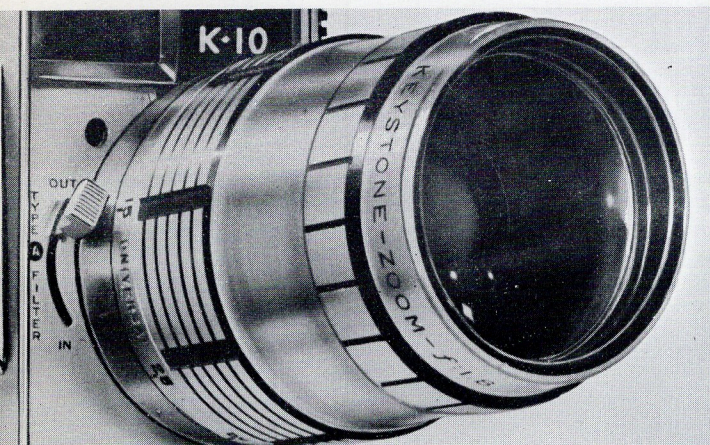

3 DISTANCE FOCUSING RING Lets you focus lens at pinpoint sharpness at any distance 6 ft. to infinity. Gives portrait-sharp closeups. Can be set at "Universal" position for general outdoor shooting, if preferred.