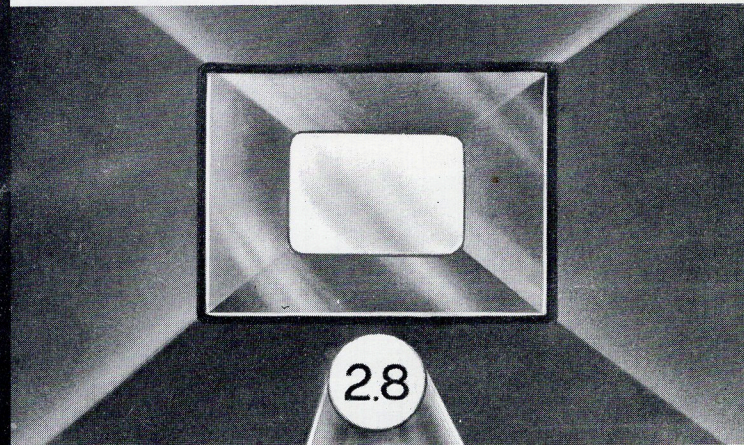

4 ZOOM VIEWFINDER Zooms automatically with the lens to show you what you're shooting, even while zooming. Indicator in viewfinder tells you lens setting, warns when the light is not adequate for good pictures.

OTHER FEATURES AND SPECIFICATIONS:

Automatic footage indicator. 3-way trigger: regular, locked and single-frame run. Long-run, governor-controlled motor. Folding crank wind. Built-in threaded socket for light bar or tripod. Simple drop-in film loading. Permanent, woven wrist strap. Snap-on lens cover. Compact die-cast aluminum body. Rich finish of two-tone gray vinyl and brushed satin chrome. Keystone One-Year Guarantee registered in owner's name. Free replacement of all parts which do not function properly in normal use. Specifications subject to change.