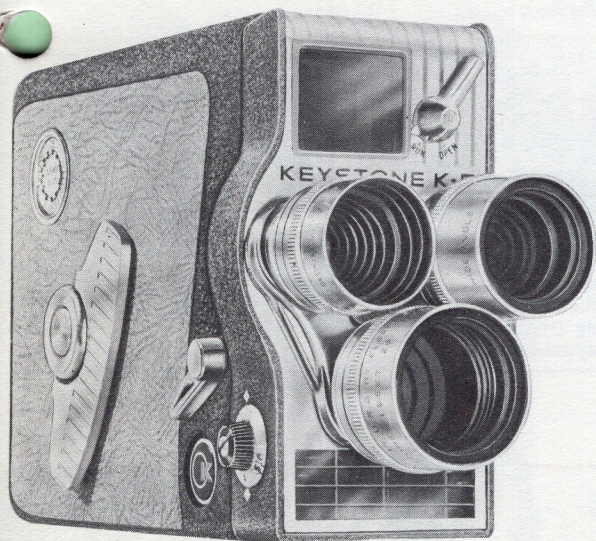

**BACKED BY  
KEYSTONE'S  
BIGGEST  
ADVERTISING  
PUSH EVER!**

**NEW**  
KEYSTONE K-4 Deluxe  
Rollfilm

Retail **\$139<sup>50</sup>**

complete with 3 fast f1.8 lenses: 7½mm wide-angle, 12.5mm standard, 25mm telephoto. Handsome two-tone gray vinyl with chrome trim. Snap-on lens covers.

# electric eye movie cameras

**NEW**  
**KEYSTONE K-4C**  
Rollfilm

Retail **\$109<sup>50</sup>**

complete with three f2 lenses: 9mm wide-angle, 12.7mm standard and 25mm telephoto. Color-coded viewfinder. Two-tone gray finish.

**38%**  
**PROFIT**

**FREE**

**ELECTRIC EYE  
SALES AIDS!**

Electric Eye  
Counter  
Display

Full-line  
Product  
Brochure

**NEW**  
**KEYSTONE K-5**  
Magazine

Retail **\$149<sup>50</sup>**

complete with 6-second magazine loading. Three fast f1.8 lenses: 7½mm wide-angle, 13mm standard, 25mm telephoto. Hooded "zoom" viewfinder frames only the picture being taken.