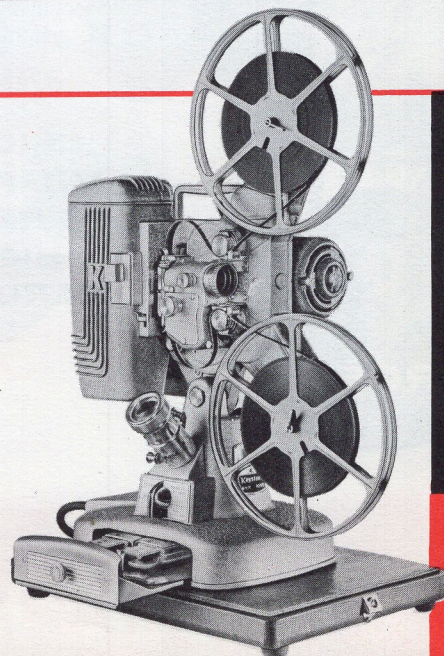

BACKED BY
KEYSTONE'S
BIGGEST
ADVERTISING
PUSH
EVER!

GET