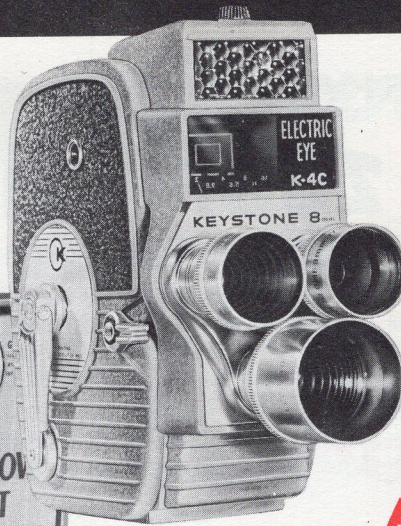

# Today's Best Buy in Movie Outfits

RETAIL

**\$196<sup>90</sup>**

**42% PROFIT**

Suggested Promotional Price

**\$189<sup>95</sup>**

**40% PROFIT**

**CP-7** — Fully automatic K-4C Electric Eye camera features fastest changing electric eye system, 3 f2 lenses: wide-angle, tele-photo and standard, 2 built-in filters. (full story on page 2)