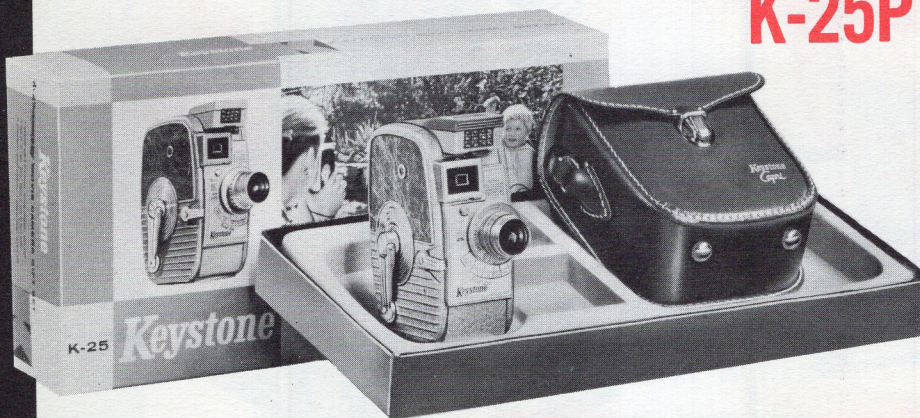

GET MORE THAN YOUR SHARE... GO KEYSTONE!