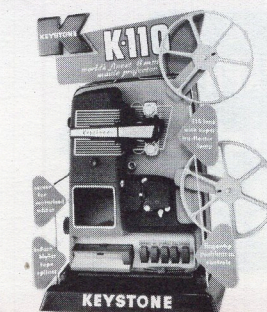

K-110 PERMANENT DISPLAY
"Silent salesman" fabricated of rich Plexiglas in turquoise, red and black. Spotlights features of K-110, mounts projector on lustrous black base. Compact, easily assembled. 11 1/4" x 13" base size. Worth $15!

A SALES AID TO BRING YOUR CUSTOMERS