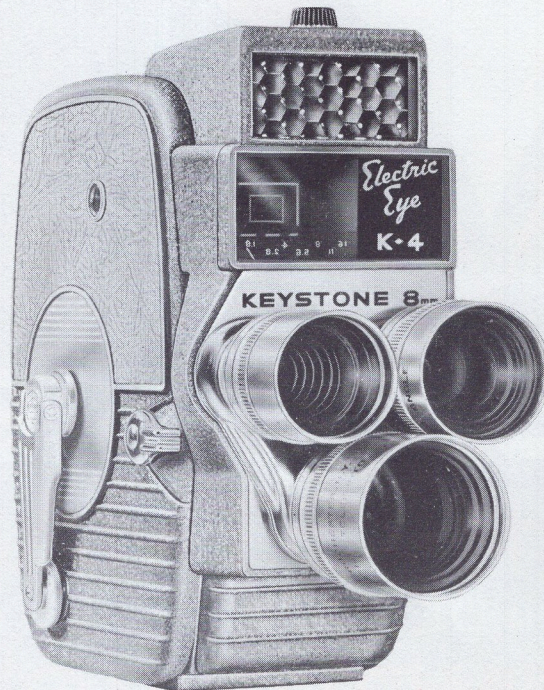

**KEYSTONE**

**FALL-CHRISTMAS**

SEPTEMBER 1 thru DECEMBER 31, 1959

**MERCHANDISING GUIDE**

**GET *MORE* THAN YOUR SHARE . . . GO KEYSTONE!**

**BACKED BY  
KEYSTONE'S  
BIGGEST  
ADVERTISING  
PUSH EVER!**

**NEW**  
KEYSTONE K-4 Deluxe  
Rollfilm

Retail **\$139<sup>50</sup>**

complete with 3 fast f1.8 lenses: 7½mm wide-angle, 12.5mm standard, 25mm telephoto. Handsome two-tone gray vinyl with chrome trim. Snap-on lens covers.