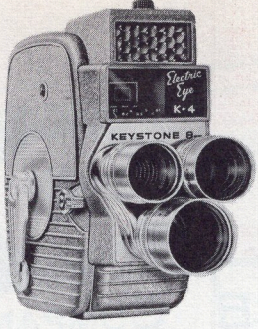

3 NEW LOWEST-PRICED FULLY AUTOMATIC ELECTRIC EYES

K-4 Deluxe

**LOWEST-PRICED
3-LENS TURRET**

**LOWEST-PRICED MOVIE CAMERA
WITH LOCK-ON LIGHT METER**

HERE IS THE MERCHANDISE... THIS IS THE YEAR

THE MOST COMPLETE LINE OF FINE PROJECTORS

**DUAL AUTOMATIC
SLIDE PROJECTOR**

**5 NEW, COMPLETE
HOME MOVIE OUTFITS**

LIFETIME GUARANTEE
Registered in your name on
Keystone Cameras and Projectors.
Free replacement of parts which do not
function properly in normal use. Electric
Eye mechanism guaranteed for one year.
Guarantee does not cover projection lamp.

**ALL BACKED BY
KEYSTONE'S FAMOUS
LIFETIME GUARANTEE
AND THE BIGGEST
KEYSTONE
ADVERTISING AND
PROMOTION
PROGRAM
EVER!**

RIGHT DOWN THE LINE...GO KEYSTONE AND GET MORE THAN YOUR SHARE

KEYSTONE CAMERA COMPANY, INC.

Boston • New York • Chicago • Dallas • Denver • Hollywood • Seattle