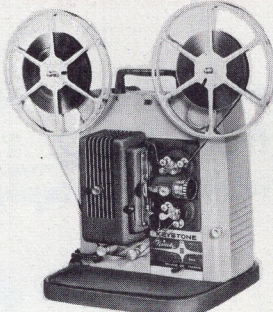

**LOWEST-PRICED MOVIE CAMERA  
WITH LOCK-ON LIGHT METER**

K-26

K-20X

**HERE IS THE MERCHANDISE... THIS IS THE YEAR**

**THE MOST COMPLETE LINE OF FINE PROJECTORS**

K-110

K-109V  
K-109S

K-100Z  
K-100G