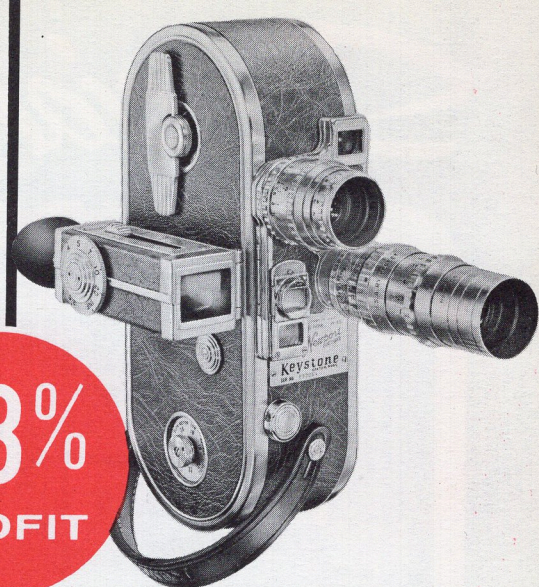

A-15 NEWPORT. 16mm Rollfilm Turret with ultra-fast f1.5 lens. Adapts instantly for normal, wide-angle and telephoto shots. Zoom viewfinder corrects parallax from infinity to 2½ feet. 7 speeds. 100-foot capacity. Unusually long run.

Retail **$209⁵⁰**