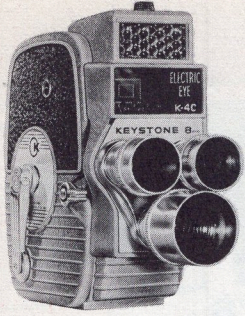

3 NEW LOWEST-PRICED FULLY AUTOMATIC ELECTRIC EYES

K-4C