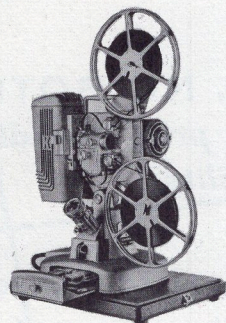

**LOWEST-PRICED MOVIE CAMERA  
WITH LOCK-ON LIGHT METER**

K-26

K-20X

**HERE IS THE MERCHANDISE... THIS IS THE YEAR**

**THE MOST COMPLETE LINE OF FINE PROJECTORS**

K-110

K-109V  
K-109S

K-100Z  
K-100G