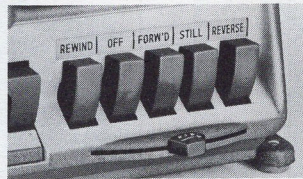

### INCOMPARABLE!

K-110 8mm Projector with Motorized Action-Editor and Built-in Splicer.  
Retail **\$199<sup>50</sup>** with case

No other projector will seem good enough once your customers see the K-110. No other projector, at any price, gives them so many new features, so much quality, so much convenience. Shown here are just a few of the many outstanding features.

17% brighter picture. Super Tru-Flector lamp, f1.4 lens produces brighter image than 750-watt projector, yet machine runs much cooler.

Editing screen. Bright 6 sq. in. area for previewing and editing. Action-Editor powered by motor or hand cranks.

Push-button controls. Illuminated panel. Fast, silent, finger-touch shifting: off, forward, reverse, still, fast rewind. Safety interlock prevents rewind from operating unless rheostat control is set for highest speed.