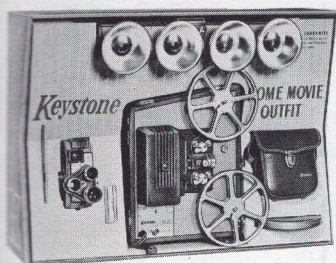

CP-14 3-D PLASTIC MINIATURE
Full color scale, model, complete in every detail. Only 15" long, 12" high, 1" deep. Vinyl, easel-backed for window or counter use, gummed for wall use. Ideal where space limits actual package display.