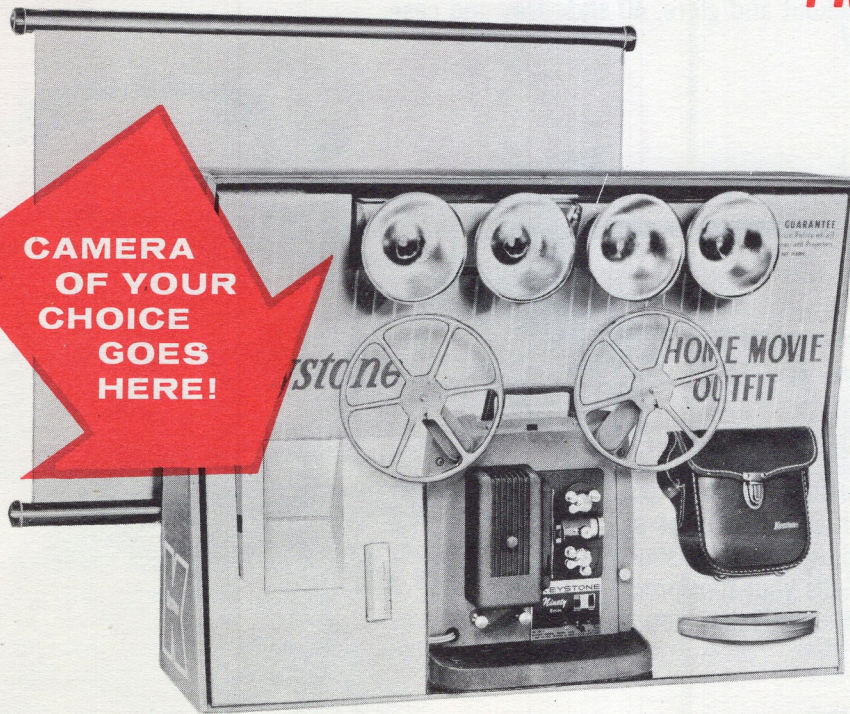

Now, you choose the Keystone camera you want to complete the new, flexible CP-9 14-piece Outfit.

Just add camera and screen to make the 14-piece Outfit you want to sell. CP-9 is especially designed to merchandise the K-4C, K-4 De Luxe, K-5 and K-26 Cameras. Outfit features the ultra-bright K-90 Projector (see page 5) and all the accessories shown in the CP-7 Outfit. You purchase Keystone camera of your choice with each CP-9 Outfit — one for one. (Camera is not packed in CP-9 package.) Dealer supplies screen.

List \$107.10\*

(Read about the full-color Outfit roto ad on page 17)

\*Retail price and profit determined by camera selected

**CAMERA  
OF YOUR  
CHOICE  
GOES  
HERE!**

**GET MORE THAN YOUR SHARE... GO KEYSTONE!**