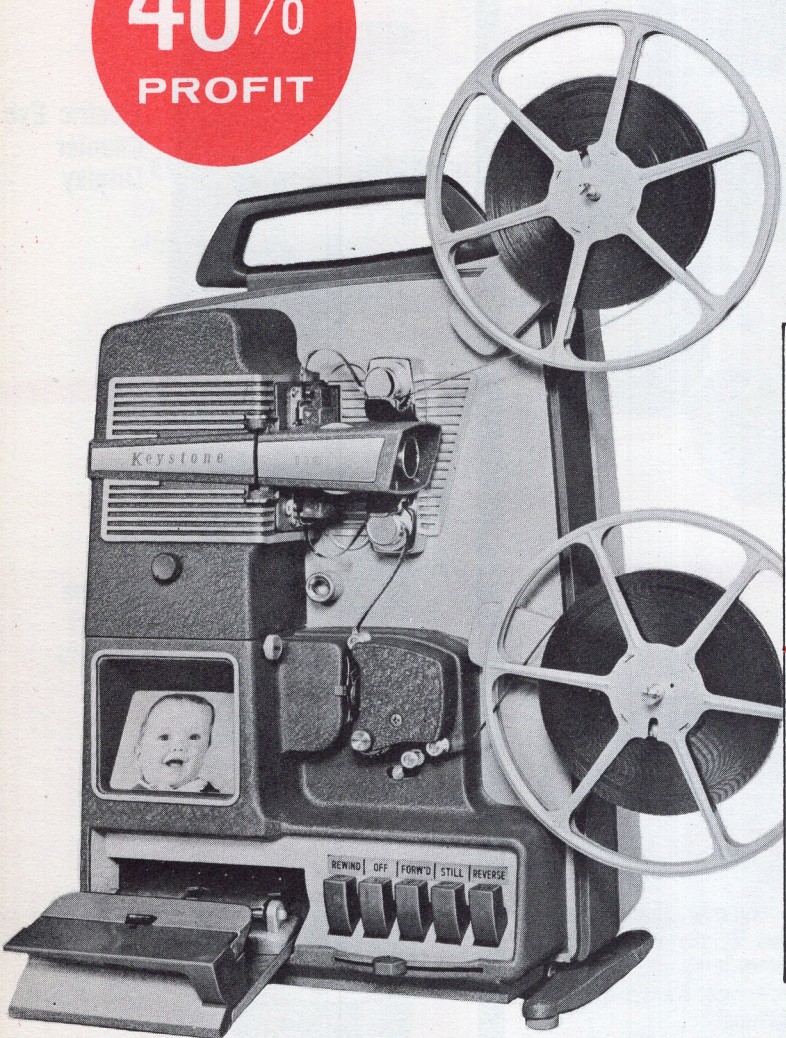

Today's best buys in Movie

DELUXE PROJECTORS

40%
PROFIT

INCOMPARABLE!

K-110 8mm Projector with Motorized Action-Editor and Built-in Splicer.
Retail **$199⁵⁰** with case

No other projector will seem good enough once your customers see the K-110. No other projector, at any price, gives them so many new features, so much quality, so much convenience. Shown here are just a few of the many outstanding features.

17% brighter picture. Super Tru-Flector lamp, f1.4 lens produces brighter image than 750-watt projector, yet machine runs much cooler.