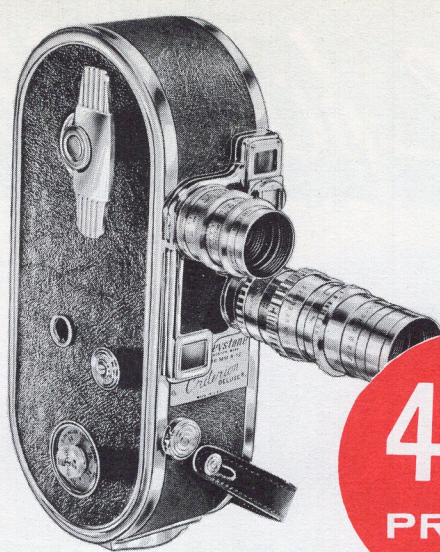

BACKED BY KEYSTONE'S BIGGEST ADVERTISING PUSH EVER!

GET

**41%**  
PROFIT

**A-9 CRITERION.** Lightest, most compact 16mm 100-foot rollfilm camera with f2.5 coated lens, optical glass viewfinder, 7 governor-controlled speeds (from 10 to 64 frames per second), 3-way trigger.

Retail **\$119<sup>50</sup>**

**43%**  
PROFIT

**A-12 CRITERION.** 16mm Rollfilm Turret with fast f1.9 lens. Light, small, precision-built. Twin turret shifts easily, matched finders rotating with turret. Viewfinder frames exactly what camera gets.