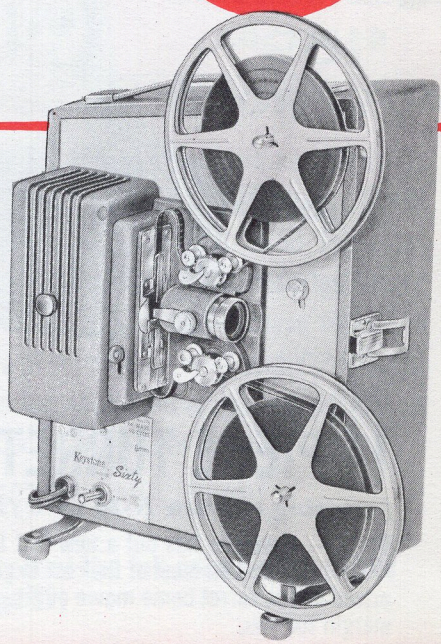

**37%
PROFIT**

MORE THAN YOUR SHARE... GO KEYSTONE!