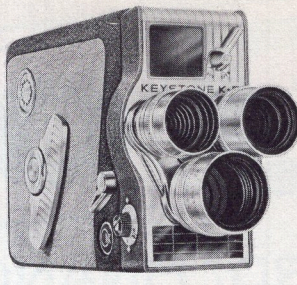

K-5

**LOWEST-PRICED
3-LENS TURRET**

**LOWEST-PRICED MOVIE CAMERA
WITH LOCK-ON LIGHT METER**