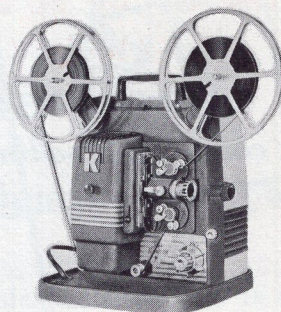

**LOWEST-PRICED MOVIE CAMERA  
WITH LOCK-ON LIGHT METER**

K-26

K-20X

**HERE IS THE MERCHANDISE... THIS IS THE YEAR**

**THE MOST COMPLETE LINE OF FINE PROJECTORS**

K-110

K-109V  
K-109S

K-100Z  
K-100G