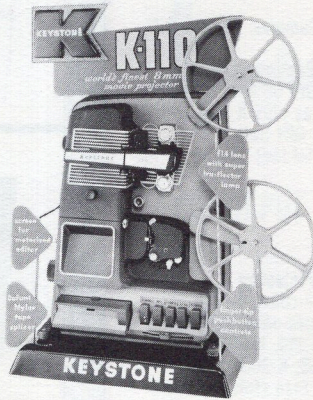

## ...AND TO HELP YOU "CLOSE" SALES

Projector reel card — 2-color. Gives price and main features

K-110 Wall Poster — 2-color

K-110 brochure

K-110 Permanent Display — Rich Plexiglas in turquoise, red and black. Mount projector on lustrous black base.