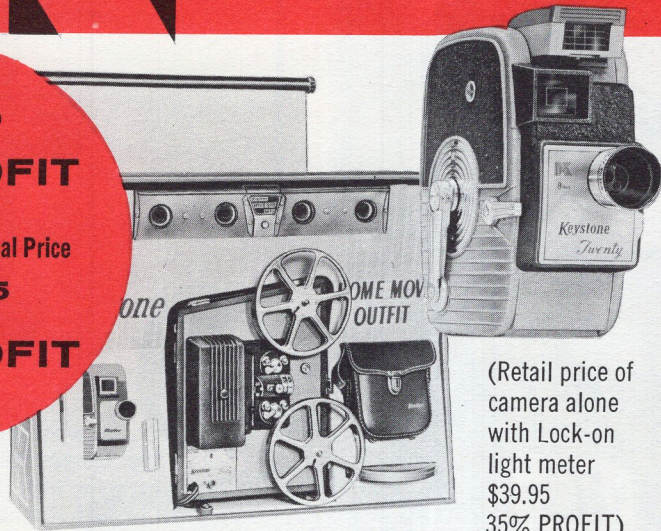

**FAST TURNOVER • HIGH MARK-UP
• EASY TRADE-UP**

**RETAIL
$114.00
42% PROFIT**

Suggested Promotional Price
$99.⁹⁵
34% PROFIT

(Retail price of camera alone with Lock-on light meter $39.95 35% PROFIT)

LOW BUDGET — HIGH VALUE HOME MOVIE OUTFIT
10-PIECE CP-2 OUTFIT

Priced for the tightest customer budget . . . yet your margin is long. Features K-20 Camera (Lock-on light meter extra) with f2.3 lens. Optical glass viewfinder, drop-in loading.

PLUS: 500-watt K-60 Projector, Projector Case, Leather Camera Case, 4-Light Bar, Mylar Splice Kit. Reel, Reel Can, Movie Scene Record Book and Screen.

All Outfits packaged in colorful carry-all cartons . . . easy to stock, easy to display . . . easy to sell!

**BACKED BY
KEYSTONE'S
BIGGEST,
ADVERTISING
PUSH EVER!**

PROFIT FROM VERSATILITY...

Now, you choose the Keystone camera you want to complete the new, flexible CP-9 14-piece Outfit.

Just add camera and screen to make the 14-piece Outfit you want to sell. CP-9 is especially designed to merchandise the K-4C, K-4 De Luxe, K-5 and K-26 Cameras. Outfit features the ultra-bright K-90 Projector (see page 5) and all the accessories shown in the CP-7 Outfit. You purchase Keystone camera of your choice with each CP-9 Outfit — one for one. (Camera is not packed in CP-9 package.) Dealer supplies screen.

List $107.10*

(Read about the full-color Outfit roto ad on page 17)

*Retail price and profit determined by camera selected

**CAMERA
OF YOUR
CHOICE
GOES
HERE!**