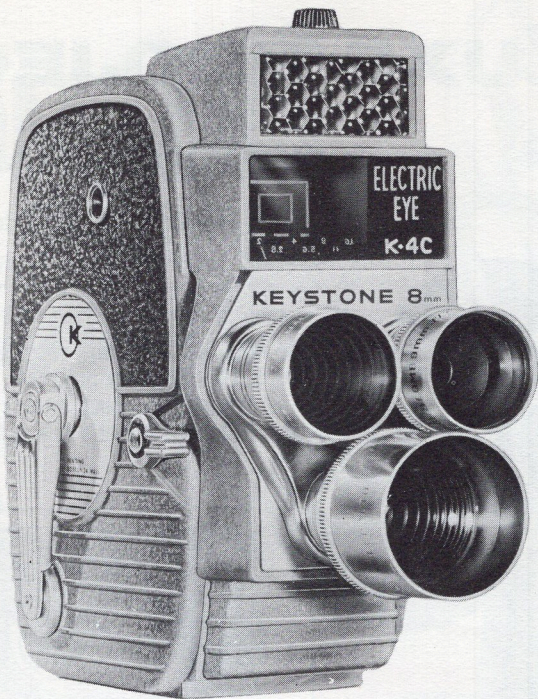

**BACKED BY  
KEYSTONE'S  
BIGGEST  
ADVERTISING  
PUSH EVER!**

**NEW**  
KEYSTONE K-4 Deluxe  
Rollfilm

Retail **\$139<sup>50</sup>**

complete with 3 fast f1.8 lenses: 7½mm wide-angle, 12.5mm standard, 25mm telephoto. Handsome two-tone gray vinyl with chrome trim. Snap-on lens covers.

# electric eye movie cameras

**NEW**  
**KEYSTONE K-4C**  
Rollfilm

Retail **\$109<sup>50</sup>**

complete with three f2 lenses: 9mm wide-angle, 12.7mm standard and 25mm telephoto. Color-coded viewfinder. Two-tone gray finish.

**38%**  
**PROFIT**

**FREE**

**ELECTRIC EYE  
SALES AIDS!**

Electric Eye  
Counter  
Display

Full-line  
Product  
Brochure

**NEW**  
**KEYSTONE K-5**  
Magazine

Retail **\$149<sup>50</sup>**

complete with 6-second magazine loading. Three fast f1.8 lenses: 7½mm wide-angle, 13mm standard, 25mm telephoto. Hooded "zoom" viewfinder frames only the picture being taken.