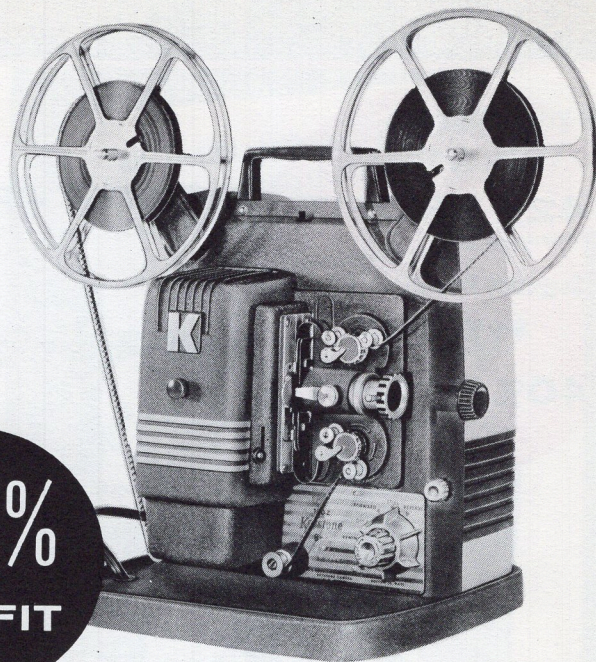

Projectors

$100 PRICE RANGE

REMARKABLE

ZOOM LENS

K-100Z 8mm projector. Tell your customers they don't have to move the projector or the screen. Now they can fit the picture to the screen from 11 to 20 feet away with a turn of the lens. Stays in focus even while zooming. Super Tru-Flector lamp brighter, yet cooler, than conventional 750-watt projectors. One-knob control: forward, reverse, still, stop, fast rewind. Fully geared throughout. 400-foot reel capacity. Mylar tape splicer.

Retail **$119⁹⁵** with case

AN EXCLUSIVE AT THIS PRICE!

K-100G 8mm projector. Same as K-100Z but with f1.6 Magnascope lens. (Mylar tape splicer optional extra)
Retail $99.95

**39%
PROFIT**