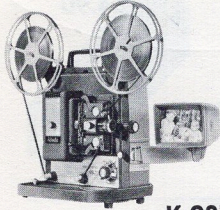

\$105.00

\$ 64.90

K-98ZV

NEW

K-98ZV AUTOMATIC-THREADING ZOOM PROJECTOR WITH PROJECTA-VIEWER — f1.5 Zoom lens, single-knob Selectromatic control for forward, still, reverse, off, fast rewind, rheostat speed control. DCH 150 watt Tru-Flector lamp with light output equivalent to 500 watt lamp. Film notcher, built-in trimmer, room light plug, tilting and framer controls, permanently lubricated, 400 foot reel capacity.