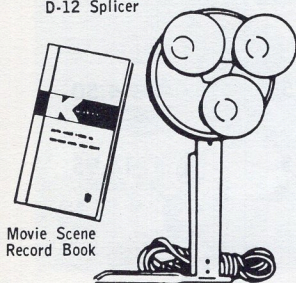

w/any camera or projector 5.00

D-12 Splicer

Reel and Can

D-12 QUIK-SPLICE KIT (packed 3 to a box)

box of 3 7.50

box of 3 3.75

Each 2.50

AC-10 ACCESSORY PACK: 525 Case, D-12 Splicer, Movie Scene Record Book, 3 Lite Bar, 3 Lites, Reel and Can.

—

15.00

w/camera 12.65

Movie Scene Record Book

AC-13 ACCESSORY PACK: 525 Case, D-12 Splicer, 2 Lite Bar, 2 Lites.

—

12.50

w/camera 9.90