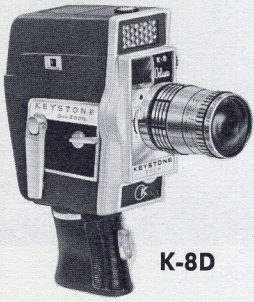

189.95

116.90

K-10 WITH PISTOL GRIP

196.90

119.65

K-811

NEW

K-811 "HORIZON" REFLEX FOCUSING MANUAL ZOOM CAMERA WITH PISTOL GRIP — f1.8 focusing lens, 9mm to 27mm range, reflex thru-the-lens finder, film speed selector, fingertip zoom control lever, focusing eyepiece. Built-in "A" filter, footage indicator, 3-way trigger, distance focusing ring, "f" stop indicator and dim light warning in viewfinder, long-run governor controlled motor. Finished in charcoal grey and black vinyl.

164.90

102.65

K-808

NEW

K-808 "HORIZON" MANUAL ZOOM AUTOMATIC ELECTRIC EYE CAMERA WITH PISTOL GRIP — f1.8 fixed focus lens, fingertip zoom control lever, lens-coupled viewfinder, 9mm to 27mm range. Film speed selector, built-in "A" filter, 3-way trigger, footage indicator and dim light warning in viewfinder. Long-run governor-controlled motor. Finished in luxurious black and silver vinyl.

†Available without Pistol Grip on special order for minimum of 12 or more pieces; 30 day delivery.

8MM ZOOM AUTOMATIC ELECTRIC EYE CAMERAS

SUGGESTED LIST

NET

K-8D

†**K-8D DELUXE "HORIZON" FOCUSING ZOOM AUTOMATIC ELECTRIC EYE CAMERA** with f1.8 focusing lens, coupled optical viewfinder, film speed selector, manual exposure control, built-in type "A" filter, footage indicator, 3-way trigger, f stop indicator and dim light warning in viewfinder, long-run governor-controlled motor.

\$149.95

\$ 93.90

K-8D WITH PISTOL GRIP

156.90

96.65

8MM FULLY AUTOMATIC ELECTRIC EYE TURRET CAMERAS

K-6

†**K-6 "HORIZON" AUTOMATIC ELECTRIC EYE TURRET CAMERA WITH 3 F1.8 LENSES** for normal, wide angle and telephoto scenes. Coupled optical viewfinder, film speed selector, built-in "A" and haze filters, 3 way trigger, manual exposure control. Automatic footage indicator, f stop indicator and dim light warning in viewfinder. Long-run governor-controlled motor. Finished in charcoal grey with contrasting vinyl and chrome.