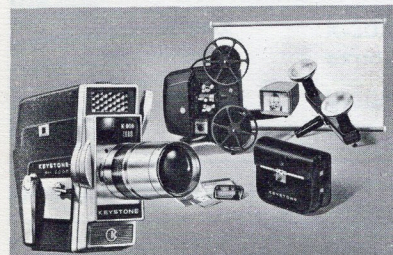

139.95

79.90

CP-623D Same as CP-623 in display carton.

139.95

79.90

CP-624

CP-624 ELECTRIC EYE TURRET HOME MOVIE OUTFIT — K-4C f2.0 Electric Eye camera, K-62 projector, case, 2 light bar, 2 lamps, #525 camera case, Mylar Quik-Splice Kit, Projecta-Viewer attachment**, screen**. In non-display carton.

159.95

93.90

CP-624D Same as CP-624 in display carton.

159.95

93.90

CP-628

NEW

CP-628 ZOOM ELECTRIC EYE HOME MOVIE OUTFIT — K-808 f1.8 Zoom Electric Eye camera, K-62 projector, case, 2 light bar, 2 lamps, #525 camera case, Mylar Quik-Splice Kit, Projecta-Viewer attachment, screen**. In non-display carton.