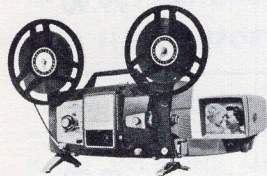

K-104R

NEW

K-104R AUTOMATIC-THREADING REMOTE CONTROL ZOOM PROJECTOR WITH PROJECTA-VIEWER — f1.5 Zoom lens, Selectromatic single-knob control for forward, reverse, still, off, and fast rewind, rheostat speed control. 10' remote control cord unit with forward, still, reverse, and off. DCH 150 watt Tru-Flector lamp, room lite socket and switch. 400 foot reel capacity, swing-out film gate, tilting and framer controls. Advance-design low-silhouette styling, two-tone green finish.

147.90

89.90

K-104 Same as above, accepts Remote Control Unit Accessory (Optional Extra)

134.95

82.40