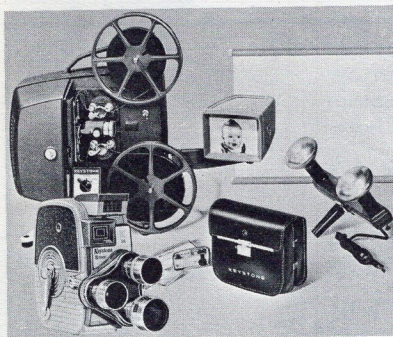

CP-623

CP-623 TURRET HOME MOVIE OUTFIT — K-26X f1.8 camera with lock-on exposure meter, K-62 projector, case, 2 light bar, 2 lamps, #525 camera case, Mylar Quik-Splice Kit, Projecta-Viewer attachment**, screen**. In non-display carton.

139.95

79.90

CP-623D Same as CP-623 in display carton.

139.95

79.90