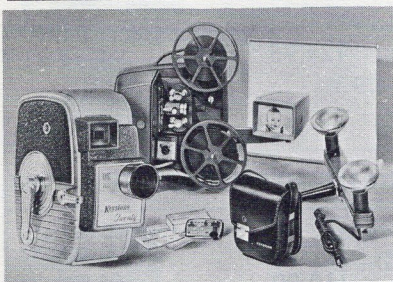

\$ 62.50

\$ 38.90

PACKAGED HOME MOVIE OUTFITS — CAMERA, PROJECTOR & ACCESSORIES —
Packed in display and non-display cartons as indicated below

CP-621

CP-621 STARTER HOME MOVIE OUTFIT — K-20 f1.8 camera, K-62 projector, case, 2 light bar, 2 lamps, #630 camera case, Mylar Quik-Splice Kit, Projecta-Viewer attachment**, screen**. In non-display carton.