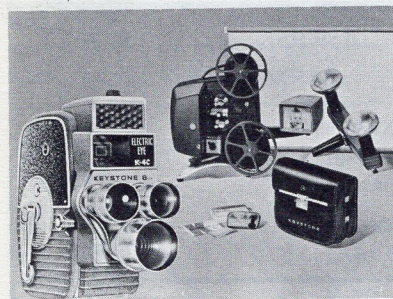

CP-624

CP-624 ELECTRIC EYE TURRET HOME MOVIE OUTFIT — K-4C f2.0 Electric Eye camera, K-62 projector, case, 2 light bar, 2 lamps, #525 camera case, Mylar Quik-Splice Kit, Projecta-Viewer attachment**, screen**. In non-display carton.

159.95

93.90

CP-624D Same as CP-624 in display carton.

159.95

93.90