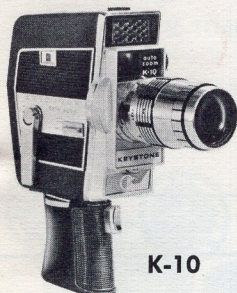

SUGGESTED
LIST

NET

K-12H

K-12H "HORIZON" PUSHBUTTON POWER-CONTROL REFLEX ZOOM CAMERA WITH PISTOL GRIP. f1.8 focusing Zoom Lens, 9mm to 27mm range, finger-tip pushbutton controls, reflex thru-the-lens finder, film speed selector; distance focusing ring, built-in "A" filter, 3-way trigger, manual exposure control, automatic footage indicator, f stop indicator and dim light warning in viewfinder, long-run governor-controlled motor. Finished in metallic grey with vinyl and chrome.

\$216.90

\$132.65

K-10

†**K-10 "HORIZON" PUSHBUTTON POWER-CONTROL ZOOM WITH F1.8 FOCUSING LENS,** 9mm to 27mm range, finger-tip pushbutton controls, coupled optical viewfinder, film speed selector; distance focusing ring, built-in "A" filter, 3-way trigger, manual exposure control, automatic footage indicator, f stop indicator and dim light warning in viewfinder, long-run governor-controlled motor. Finished in vinyl and chrome.

189.95

116.90

K-10 WITH PISTOL GRIP

196.90

119.65

K-811

NEW

K-811 "HORIZON" REFLEX FOCUSING MANUAL ZOOM CAMERA WITH PISTOL GRIP — f1.8 focusing lens, 9mm to 27mm range, reflex thru-the-lens finder, film speed selector, fingertip zoom control lever, focusing eyepiece. Built-in "A" filter, footage indicator, 3-way trigger, distance focusing ring, "f" stop indicator and dim light warning in viewfinder, long-run governor controlled motor. Finished in charcoal grey and black vinyl.

164.90

102.65

K-808

NEW

K-808 "HORIZON" MANUAL ZOOM AUTOMATIC ELECTRIC EYE CAMERA WITH PISTOL GRIP — f1.8 fixed focus lens, fingertip zoom control lever, lens-coupled viewfinder, 9mm to 27mm range. Film speed selector, built-in "A" filter, 3-way trigger, footage indicator and dim light warning in viewfinder. Long-run governor-controlled motor. Finished in luxurious black and silver vinyl.