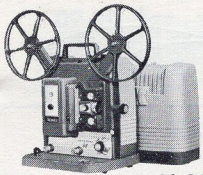

8MM AUTOMATIC-THREADING PROJECTORS

SUGGESTED LIST

NET

K-98

K-98 AUTOMATIC-THREADING PROJECTOR with single knob Selectromatic control including reverse and still, Tru-Flector lamp with light output equivalent to 500 watt lamp, f1.6 Magnascope lens, two-tone green die-cast aluminum case, 400 foot reel capacity, room light plug, rheostat speed control.

$105.00

$ 64.90