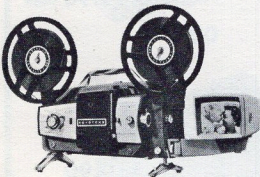

159.95

97.90

K-107R

NEW

K-107R DELUXE AUTOMATIC-THREADING REMOTE CONTROL ZOOM PROJECTOR WITH PROJECTA-VIEWER — f1.2 lens, Selectromatic single-knob control for forward, reverse, still, off, and fast rewind. Rheostat speed control, DEF 150 watt Super Tru-Flector lamp, low voltage transformer. 10' remote control cord unit with forward, still, reverse, and off. Fully automatic loading and threading with "no hold down" guide, fully enclosed bottom film guide, automatic room light shut-off. Swing-out film gate, 400 foot reel capacity. Film notcher, Quik-Splice Kit. Permanently lubricated, tilting and framer controls. Advance-design low-silhouette styling in two-tone grey.