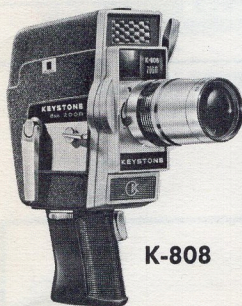

\$216.90

\$132.65

K-10

†**K-10 "HORIZON" PUSHBUTTON POWER-CONTROL ZOOM WITH F1.8 FOCUSING LENS,** 9mm to 27mm range, finger-tip pushbutton controls, coupled optical viewfinder, film speed selector; distance focusing ring, built-in "A" filter, 3-way trigger, manual exposure control, automatic footage indicator, f stop indicator and dim light warning in viewfinder, long-run governor-controlled motor. Finished in vinyl and chrome.

189.95

116.90

K-10 WITH PISTOL GRIP

196.90

119.65

K-811

NEW

K-811 "HORIZON" REFLEX FOCUSING MANUAL ZOOM CAMERA WITH PISTOL GRIP — f1.8 focusing lens, 9mm to 27mm range, reflex thru-the-lens finder, film speed selector, fingertip zoom control lever, focusing eyepiece. Built-in "A" filter, footage indicator, 3-way trigger, distance focusing ring, "f" stop indicator and dim light warning in viewfinder, long-run governor controlled motor. Finished in charcoal grey and black vinyl.

164.90

102.65

K-808

NEW

K-808 "HORIZON" MANUAL ZOOM AUTOMATIC ELECTRIC EYE CAMERA WITH PISTOL GRIP — f1.8 fixed focus lens, fingertip zoom control lever, lens-coupled viewfinder, 9mm to 27mm range. Film speed selector, built-in "A" filter, 3-way trigger, footage indicator and dim light warning in viewfinder. Long-run governor-controlled motor. Finished in luxurious black and silver vinyl.