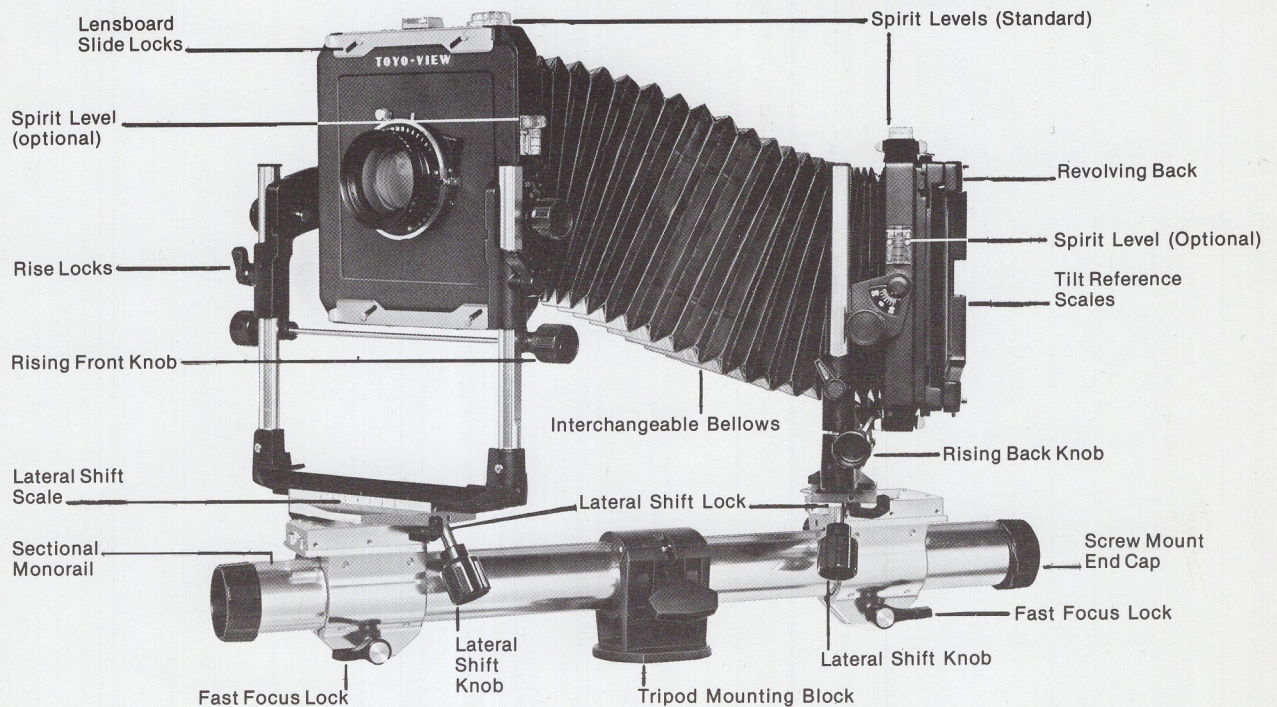

TOYO VIEW 45G

4"x5" Multi-Format View Camera

The Toyo View 45G is a deluxe view camera of modular design featuring convertibility from 4"x5" to 5"x7" and 8"x10" formats, interchangeable bellows and monorail extensions. The meticulous care given to design and construction is exemplified by the camera's exceptional performance. Smooth focusing action, exact calibration of camera movements, and a positive rack and pinion lateral shift mechanism are just a few of the outstanding features. The Toyo View 45G is the logical choice of the professional and industrial photographer who demands a multi-format camera full time.

Key Features

- Standard 4"x5" 360° revolving back with cm square lined ground glass and built-in fresnel screen.
- Easily converts to 5"x7" and 8"x10" formats.
- Accommodates interchangeable wide angle, standard and extension bellows.
- Intermediate standard permits bellows to be coupled together.
- Accepts a variety of monorail lengths and extensions.
- Full range of camera movements: swings, tilts, lateral shifts, rising front and back.
- Two speed rack and pinion focusing and microfocusing.
- Swings and tilts are detented for easy zeroing.
- Reference scales for tilts, swings and lateral shifts.
- Accepts all standard 4x5 sheet film holders, Polaroid™ Land Film Holder Model 545, film packs and Graflok™ Polaroid Land Pack Film Holder Model 405.
- Large monorail for greater rigidity with elevated rib to maintain precise alignment of front and rear standards.
- Rigid tripod mounting block with two tripod mounting sockets for American and European threads.
- Large square lensboard accepts nearly all lens and shutter combinations.
- Rack and pinion lateral shift mechanism.