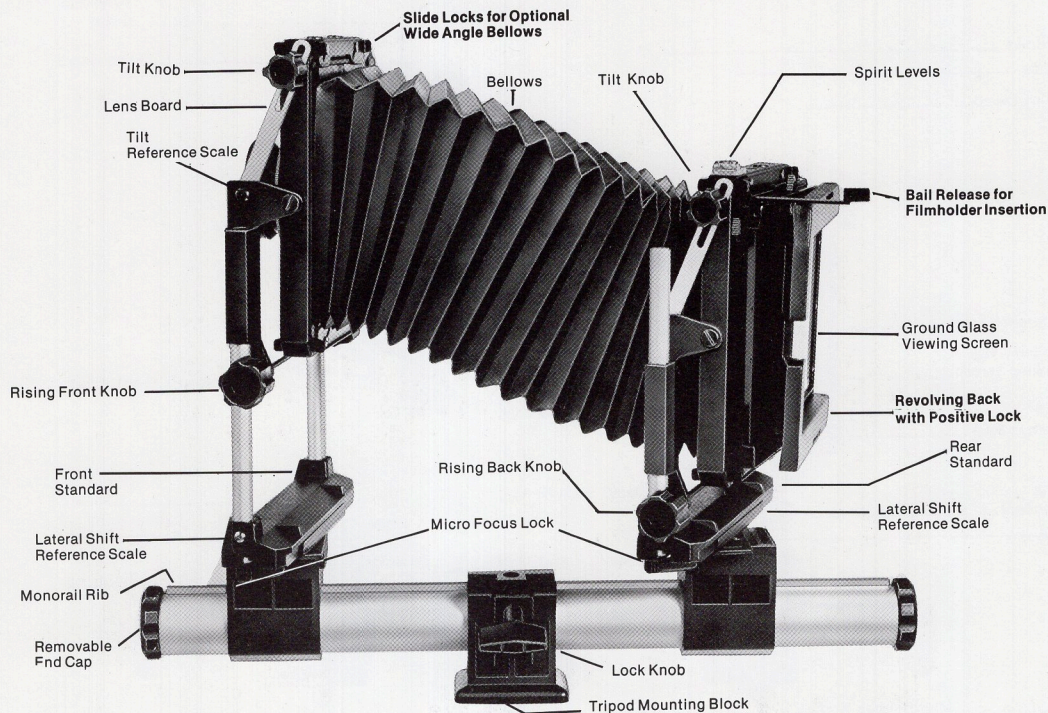

OMEGA VIEW 45F 4"x5" View Camera

The Omega View 45F is an exceptionally versatile 4"x5" view camera, complementing the proven design of the 45E with two impressive, additional features: a standard revolving back and the provision for a wide angle bellows. Even greater flexibility is now possible for the professional, photo student, and serious amateur photographer. Modular designed, accessories are completely interchangeable with the 45E.

Key Features

- 360° revolving back for maximum composing freedom.
- Provision for wide angle bellows
- Full complement of camera movements: Swings, tilts, lateral shifts, rising front and back.
- Swings, tilts and lateral shifts are detented for easy zeroing.
- Rack and pinion movement with lock for rising front and back.
- Easy to apply reference scales are provided for tilts and lateral shifts.
- Accepts all standard 4x5 sheet film holders, Polaroid™ Land Film Holder Model 545, film packs and Graflok™ accessories.
- Large monorail for greater rigidity.
- Elevated monorail rib maintains precise alignment of front and rear standards.
- Rigid tripod mounting block with two tripod mounting sockets.
- Fast and micro focusing for front and rear standards with lock.
- Large square lensboard accepts nearly all lens and shutter combinations.
- Two spirit levels on rear standard.

Camera Movements (Front and Rear)

Revolving Back Rotation	360°
Tilts	± 30°
Swings	± 20°
Rise	90m (3.5")
Lateral Shift	± 32mm (1.3")

Dimensions

Length Overall	474mm (18.7")
Height Overall	330mm (13")
Width Overall	280mm (11")
Maximum Extension	452mm (17.8")
Minimum Extension	85mm (3.4")
Minimum Extension with Recessed Lens Board	41mm (1.6")
Monorail Diameter	39mm (1.5")
Weight	4 kg. (8.8 lbs.)
Lensboard	158mmx158mm (6.3"x6.3")