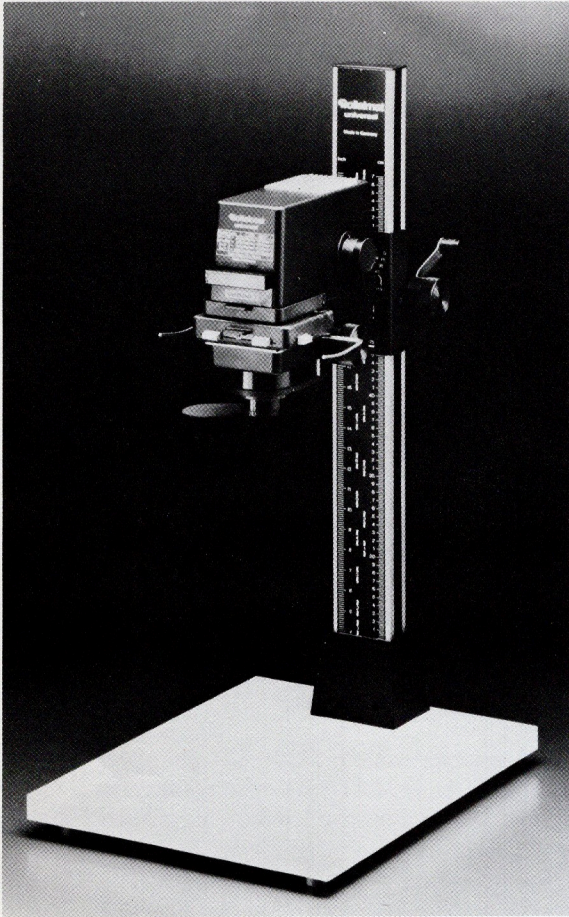

The Rolleimat Universal Enlarger (page 10) marks the beginning of Rollei's commitment to the photo darkroom. The Rolleimat is the first popularly priced medium format enlarger to offer a remote control of motorized focusing, burn-in switch, and focus/expose switch.

Highly efficient cooling fins in the lamphouse and a condenser—mirror box optical system produce safe, cool and even illumination protecting valuable negatives and slides. The film carrier has four adjustable masking blades and interchangeable masks—metal masks for 110 to 6 x 7 cm, anti-newton glass plates, and 35mm or 6 x 6 cm mounted slide carriers.

The Rolleimat will be offered with a choice of a 50mm or 75mm lens kit. The kit contains: enlarger with motorized remote control, film carrier with 24 x 36mm or 6 x 6 cm masks, condenser mirror box 1 (24 x 36) or 2 (6 x 7 cm), lens cone, and Schneider designed 3 element 50 mm f/3.5 or 75mm f/4.5 enlarging lens with illuminated aperture.

Many accessories for the Rolleimat including a voltage stabilized dichroic colorhead will become available over the next several months.

The Rolleimat Universal is a step up enlarger with a demonstrably better feature—remote control motorized focusing—than any other mid-price enlarger available. Rolleimat enlargers are currently being shipped.

Catalog pages and dividers for these new Rollei products are in preparation and will be sent out in the near future.