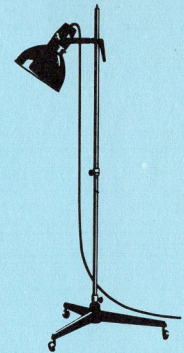

Rollei

STUDIO LIGHTING PRICE LIST

Effective: January 15, 1975

Rollei

<u>OLD NUMBER</u>	<u>NEW NUMBER</u>	<u>ITEM DESCRIPTION</u>	<u>PROFESSIONAL USER PRICE</u>	<u>DEALER PRICE</u>
(15875) (15884) (15893) (15909) (15918)	380390 380382 380304 380381 380530	E250 complete less reflector consists of: E250 Power Pack 16½ Foot AC Cord 250 watt EHT Modeling Lamp RQ Quartz Flash Tube Stand Clamp	\$ 718.80	\$ 539.25
(15927)	380310	E250 with standard reflector consists of: Same stock numbers as above with the addition of <u>12 inch coated reflector.</u>	\$ 800.30	\$ 600.50
(15936)	380320	E250 with broad reflector consists of: Same stock numbers as above with the addition of <u>22 inch coated reflector.</u>	\$ 830.80	\$ 623.25
(22266) (22266)	380315 380315	E250 with snoot reflector consists of: Same stock numbers as above with the addition of <u>coated snoot reflector.</u>	\$ 813.30	\$ 610.25
(15954) (15945)	380510 380500/380501	Rollei Studio Stand consists of: 10 foot, 3 section, air cushion stand and caster tripod base.	\$ 152.55	\$ 114.45