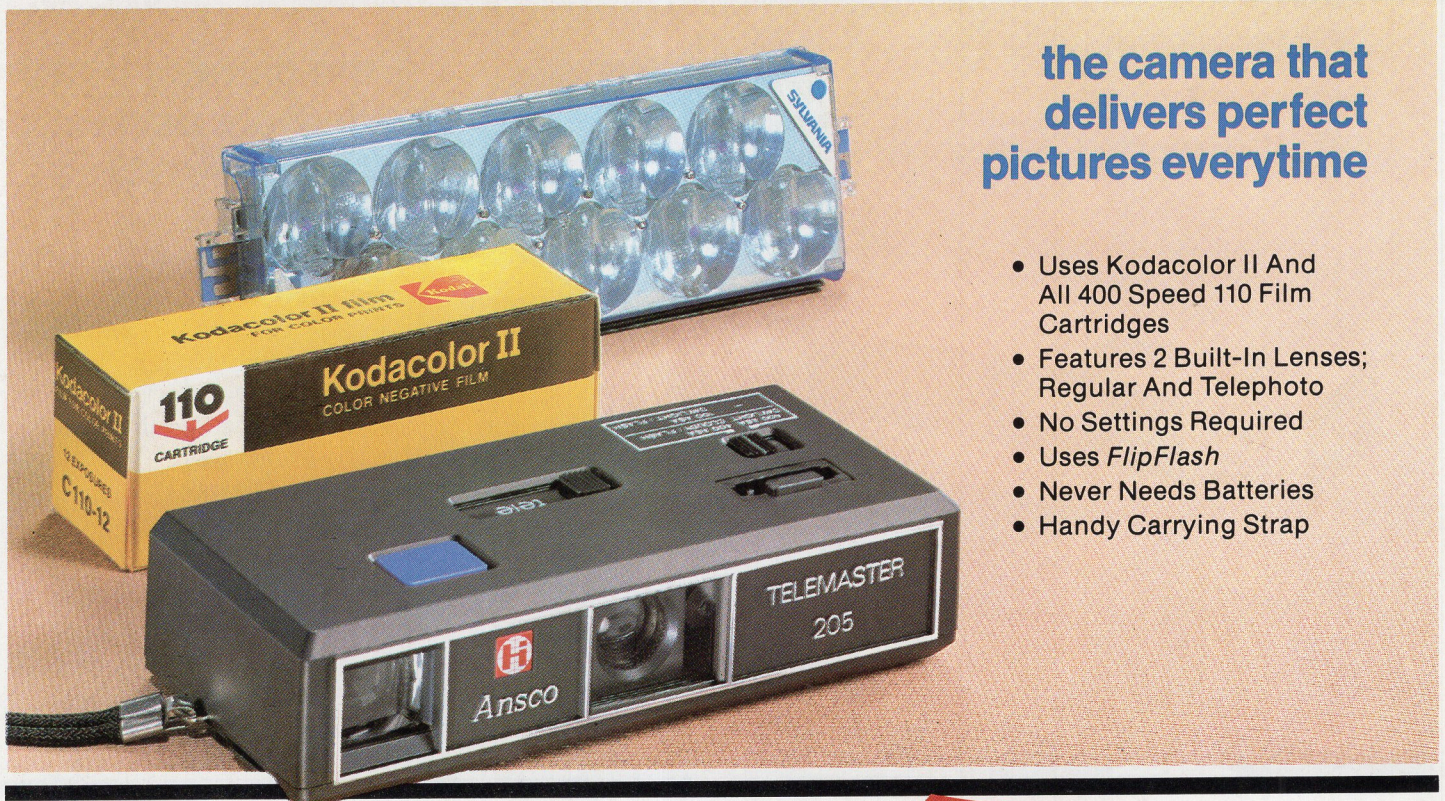

telephoto **POCKET CAMERA**

- Greater Flash Distance • Better Outdoor Pictures
- In NEW "SEE-THRU" Window Pack

Anasco
205

**Telephoto
POCKET
CAMERA**

**the camera that
delivers perfect
pictures everytime**

- Uses Kodacolor II And All 400 Speed 110 Film Cartridges
- Features 2 Built-In Lenses; Regular And Telephoto
- No Settings Required
- Uses *FlipFlash*
- Never Needs Batteries
- Handy Carrying Strap

TWO LENSES, TWO WAYS TO TAKE PICTURES! Just a flick of the lever lets you switch from regular to telephoto. You get close in on your subject for more detail. Two f/11 lenses are built right in. Take regular shots. Flick the lever for telephoto, and the lens slides into position automatically. Sharp viewfinder frames the subject and keeps it in correct range. Even first-timers can take great pictures with this camera. Rapid single-stroke film advance, double exposure prevention and film counter window, all help the beginner. Get big, brilliant, sharp regular shots or telephotos. Takes jumbo 3½"x4½" color prints, slides or black and white prints. Uses 110 drop-in film cartridges for easy loading, and FlipFlash.

STOCK NO.
205-05