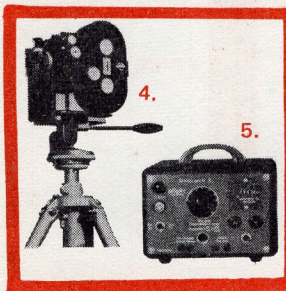

**ROBOT STAR 90 (quadruple motor)**

**OTHER ROBOT STAR LENSES**

**BURGLAR TRAPS**

**RIOT CONTROL CAMERA**

**PORTRAIT-DOCUMENT CAMERA**

**TRAFFIC CONTROL CAMERAS**

**TIME CONTROL UNITS**

**CODE**

**PRICE**

simot	ROBOT Motor-Recorder 18B	499.00	NEW
rodak	Schneider Xenar 38mm f/2.8	139.00	NEW
rohag	Electro-magnetic remote release 24 Volt DC	59.95	NEW
sapom	Bracket for camera and remote release	29.95	NEW
titra	Time control unit for 1 picture every 2 seconds w/transformer-rectifier 110 Volt AC/24 Volt DC, push-button w/ 5 ft cord	99.95	NEW
rofat	TR lip-opening bulk-loading cassette	9.95	NEW
denac	NR lip-opening take-up cassette	9.95	NEW
satin	1. 30 ft magazine	349.00	NEW
vaced	2. 100 ft magazine	449.00	NEW
vacas	3. 200 ft magazine	499.00	NEW
vecif	4. 500 ft magazine w/electric motor 24 Volt DC	999.00	NEW
pubu	Push-button w/5 ft cord	9.95	NEW
fupe	Foot-pedal w/ 5 ft cord	19.95	NEW
rowei	5. Ennalyt 24mm f/4 (no hood)	299.00	NEW
rodam	6. Schneider Xenagon 30mm f/3.5 (no hood)	149.00	NEW
rodal	Schneider Xenon 40mm f/1.9	179.00	NEW
	Other lenses from 50mm up to 1000mm	see R 2	
vamat	7. Ground glass attachable to accessory clip	24.95	NEW
valun	Universal ground glass w/ 6x magnifier	45.95	NEW