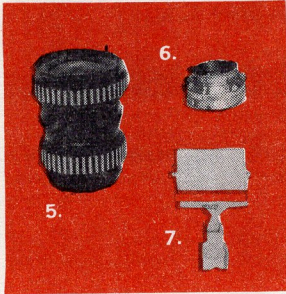

# ROBOT<sup>®</sup> ACCESSORIES

**INDIVIDUAL COMPONENTS OF ROBOT 35MM SECURITY CAMERAS**

**CASSETTES**

**MAGAZINES**

**HAND AND FOOT CONTROLS**

**OTHER ROBOT LENSES**

**GROUND GLASSES**

**ROBOT STAR 50 (double motor)**