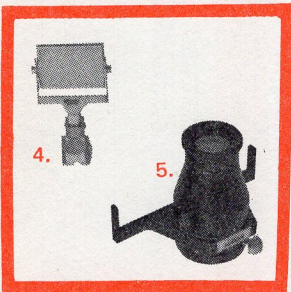

GROUND GLASSES

vamat	4. Ground glass attachable to accessory clip	24.95	NEW
vamer	Same, for Motor-Recorder 36BE, 24BE, 18BE	29.95	NEW
valun	Universal ground glass w/6x magnifier	45.95	NEW
valup	5. Ground glass w/6x magnifier, attachable to lens mounted in Kuli II (instead of camera)	119.00	NEW

ANGLE BRACKETS

vamgi	Angle bracket I w/Kuli and electro-magnetic remote release 24 Volt DC	199.00	NEW
vamse	Angle bracket II w/Kuli and electro-magnetic remote release 24 Volt DC, tripod support, diaphragm scale and lever, distance setting lever, (scale, lever for 38-75mm lenses only, please specify lens)	299.00	NEW
vamon	Angle bracket I only	35.95	NEW