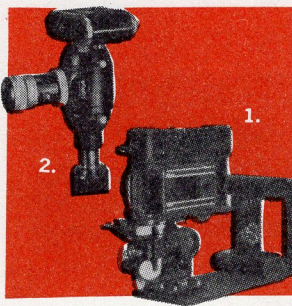

INSTRUMENT PANELS

vetan	Special electro-magnetic remote release 24 Volt DC, attaches to vetek	55.95	NEW
vetum	Special electro-magnetic reverse remote release, 24 Volt, attaches to vetek	59.95	NEW

vetin	Special instrument panel for Motor-Recorder 36BE, w/clock, counter, data plate, lights, 24 Volt DC, attaches to vetek	449.00	NEW
saint	1. Standard instrument panel for Motor-Recorder 36BE, 24BE, 18BE, w/clock, counter, data plate, lights, 24 Volt DC	399.00	
	vetin or saint w/presetting counter	60.00	NEW
	Spare bulb, 12 Volt 15 Watt, for vetin or saint	3.95	NEW
	Spare bulb for exposure light signal	2.95	NEW

ROBOT MICROSCOPIC ATTACHMENTS

romik	Microscopic attachment with reflex-finder for Royal, Recorder, Motor-Recorder (25mm diam.)	399.00	NEW
ukmik	2. Microscopic attachment with reflex-finder for Star (25mm diam.)	399.00	NEW

romin	Adapter only for Royal, Recorder, Motor-Recorder	79.00	
ukmin	Same, for Star	79.00	

AND ...

reroe	Motor-Recorder BR 12 Volt DC w/Xenon 50mm f/1.9, 20" cable release, light box and stand (magazines extra)	1290.00	
vapro	Special Transformer-rectifier 110 Volt AC/12 Volt DC and 220 Volt AC (for bulbs)	129.00	

REPROGRAPHIC CAMERA

rerai	2 reflectors, converting X-ray into reprographic system for regular copy work	99.95	NEW