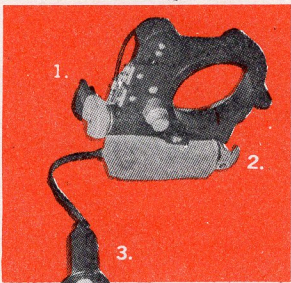

ADAPTERS, etc. FOR KULI

vases	vamax	Kuli II-Adapter for Macro extension ring 6mm w/intermediate ring	16.95	NEW
vaneu/vaman		Kuli II-Adapter for Macro extension ring 9mm w/intermediate ring	16.95	NEW
vatel/vamar		Kuli II-Adapter for combination of Macro extension rings 6 and 9mm with intermediate ring 12mm	16.95	NEW
vatel		Kuli II-Adapter for 24, 35, 135, 200, 300mm	12.95	NEW
vates		Kuli II-Adapter for 360mm	12.95	NEW
vaheb		Lens lock extension lever (for Royal, Recorder)	8.95	NEW

REMOTE RELEASES FOR KULI

sagib	2. Electro-magnetic remote release for 6, 12 or 24 Volt DC (please specify)	55.95	NEW
6, 12, 24	Same, for 110 Volt AC	add. 6.00	NEW
sagib 110	Same, tropic proof	add. 6.00	NEW
vacum 12, 24	Electro-magnetic reverse remote release for 12 or 24 Volt DC (please specify)	59.95	NEW
	3. Push-button release with 3 ft cord	19.95	NEW
	Foot-pedal release with 7 ft cord	29.95	NEW
	16.5 ft extension cord for remote release	12.95	NEW
	33 ft extension cord for remote release	14.95	NEW
	Distributing (split) cord	14.95	NEW
	Flat plugs (male and female) pair	2.95	NEW
	Tuchel plug, male	3.95	NEW
	Tuchel plug, female	3.95	NEW