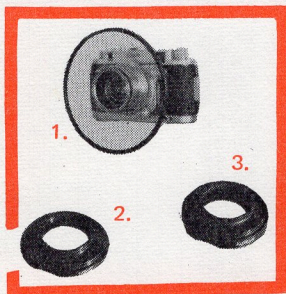

11.95 NEW  
 11.95 NEW  
 11.95 NEW  
 29.95 NEW  
 29.95 NEW  
 16.95 NEW  
 16.95 NEW  
 39.95 NEW

← CASSETTES

rofap TR Lip-opening Bulk-Loading cassette  
 urkas Spool for TR cassette (spare part)  
 denac NR Lip-opening Take-up cassette  
 ukwub Spool for NR cassette (spare part)  
 beras Standard Take-up spool with cradle