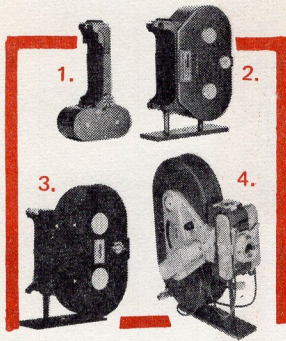

ROBOT® ACCESSORIES

INDIVIDUAL COMPONENTS OF ROBOT 35MM SECURITY CAMERAS

CASSETTES

MAGAZINES

OTHER ROBOT LENSES