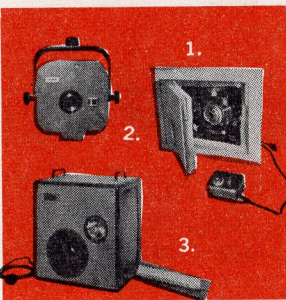

**ROBOT STAR 90 (quadruple motor)**

**OTHER ROBOT STAR LENSES**

**BURGLAR TRAPS**

**RIOT CONTROL CAMERA**

**PORTRAIT-DOCUMENT CAMERA**

**TRAFFIC CONTROL CAMERAS**

**TIME CONTROL UNITS**

**CODE**

**PRICE**

simot	ROBOT Motor-Recorder 18B	499.00	NEW
rodak	Schneider Xenar 38mm f/2.8	139.00	NEW
rohag	Electro-magnetic remote release 24 Volt DC	59.95	NEW
sapom	Bracket for camera and remote release	29.95	NEW
titra	Time control unit for 1 picture every 2 seconds w/transformer-rectifier 110 Volt AC/24 Volt DC, push-button w/ 5 ft cord	99.95	NEW
rofat	TR lip-opening bulk-loading cassette	9.95	NEW
denac	NR lip-opening take-up cassette	9.95	NEW
satin	1. 30 ft magazine	349.00	NEW
vaced	2. 100 ft magazine	449.00	NEW
vacas	3. 200 ft magazine	499.00	NEW
vecif	4. 500 ft magazine w/electric motor 24 Volt DC	999.00	NEW
pubu	Push-button w/5 ft cord	9.95	NEW
fupe	Foot-pedal w/ 5 ft cord	19.95	NEW
rowei	5. Ennalyt 24mm f/4 (no hood)	299.00	NEW
rodam	6. Schneider Xenagon 30mm f/3.5 (no hood)	149.00	NEW
rodal	Schneider Xenon 40mm f/1.9	179.00	NEW
	Other lenses from 50mm up to 1000mm	see R 2	
vamat	7. Ground glass attachable to accessory clip	24.95	NEW
valun	Universal ground glass w/ 6x magnifier	45.95	NEW