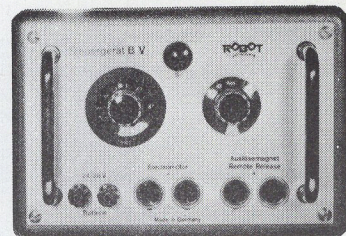

ROBOT Surveillance and Security Cameras, noise free.
Also: Sports, Candid Pictures.

Please give us your specific requirements, so that we can recommend the best suitable equipment.

35 YEARS

979 THIRD AVENUE,
NEW YORK, NY 10022
(212) 421-5220

ROBOT Solenoid and Wireless Remote Releases, Timers, Programmers, for 8 pictures per second up to 1 picture every 24 hours.

ROBOT Transformers 110 (or 220) Volt AC/24 (or 12) Volt DC.
Also: Rechargeable Batteries 6, 12, 24 Volt DC.