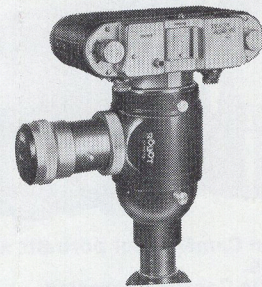

ROBOT Motor Recorder 36E, 24E, or 18E shutter, with second lens on camera top, superimposing 8x8mm image of instrument panel, counter, clock, other data into corner of picture.

ROBOT Recorder 36 (24x36mm), or 24 (24x24mm), and compact STAR 25, 50 or 90 (24x24mm) with integral spring motor, for up to 90 automatic exposures, at up to 8 frames per second.

ROBOT top quality, quick-change lenses, from 24mm up to 400mm.

ROBOT 30 ft., 100 ft., 200 ft. or 500 ft. film magazines, for up to 12,000 automatic exposures.

ROBOT Oscilloscope Cameras with Motor Recorder 24, Motor Recorder 36E and instrument panel, Star or Recorder F High Speed Streak Cameras. Special TEKTRONIX model. Also: Video Screen, Radar Photography.