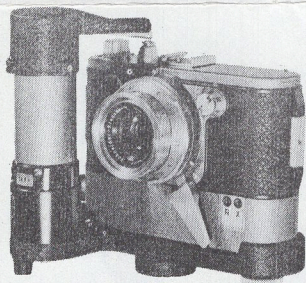

ROBOT

AUTOMATIC PICTURE TAKING, FRAME COUNTING, COCKING, FILM TRANSPORT,
WITHOUT ANY WINDING — ALWAYS INSTANTLY READY FOR THE NEXT SHOT

ROBOT Recorder F Highspeed Streak Cameras with 30 or 200 ft. magazines, for speeds from 1-2000mm (0.03" to 80") per sec.

ROBOT Highspeed Strobophot Cameras with fast recycling electronic flash, for up to 425 pictures per second.

ROBOT Identification Cameras, for portraits and documents, or combined pictures.
Also: Passport, Traffic Control Recording.