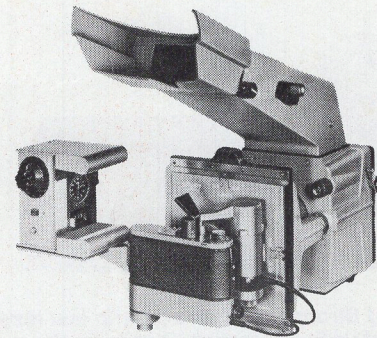

ROBOT

ONE-BY-ONE SHOTS, RAPID SEQUENCES, TIME LAPSE, STOP MOTION,
CONTINUOUS MOTION, HIGHSPEED, STROBOSCOPIC PHOTOGRAPHY

ROBOT Motor Recorder 36 (24x36mm), 24 (24x24mm), or 18 (18x24mm or 17x22.5mm), with integral electric motor, selfwinding all-metal rotary shutter, for up to 36, 54 or 72 automatic exposures, at up to 6 frames per second.

ROBOT Motor Recorder 36E, 24E, or 18E shutter, with second lens on camera top, superimposing 8x8mm image of instrument panel, counter, clock, other data into corner of picture.

ROBOT Recorder 36 (24x36mm), or 24 (24x24mm), and compact STAR 25, 50 or 90 (24x24mm) with integral spring motor, for up to 90 automatic exposures, at up to 8 frames per second.

ROBOT top quality, quick-change lenses, from 24mm up to 400mm.

ROBOT 30 ft., 100 ft., 200 ft. or 500 ft. film magazines, for up to 12,000 automatic exposures.

ROBOT Oscilloscope Cameras with Motor Recorder 24, Motor Recorder 36E and instrument panel, Star or Recorder F High Speed Streak Cameras. Special TEKTRONIX model. Also: Video Screen, Radar Photography.