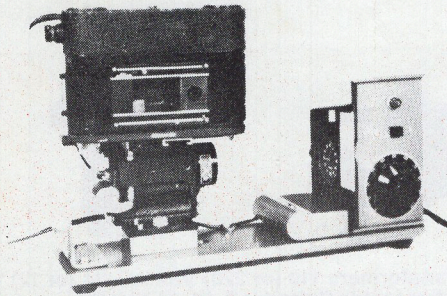

ROBOT

ONE-BY-ONE SHOTS, RAPID SEQUENCES, TIME LAPSE, STOP MOTION,
CONTINUOUS MOTION, HIGHSPEED, STROBOSCOPIC PHOTOGRAPHY

ROBOT Motor Recorder 36 (24x36mm), 24 (24x24mm), or 18 (18x24mm or 17x22.5mm), with integral electric motor, selfwinding all-metal rotary shutter, for up to 36, 54 or 72 automatic exposures, at up to 6 frames per second.