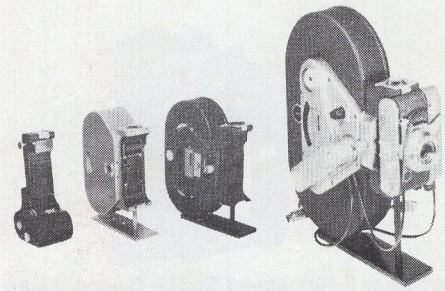

ROBOT

ONE-BY-ONE SHOTS, RAPID SEQUENCES, TIME LAPSE, STOP MOTION,
CONTINUOUS MOTION, HIGHSPEED, STROBOSCOPIC PHOTOGRAPHY

ROBOT Motor Recorder 36 (24x36mm), 24 (24x24mm), or 18 (18x24mm or 17x22.5mm), with integral electric motor, selfwinding all-metal rotary shutter, for up to 36, 54 or 72 automatic exposures, at up to 6 frames per second.

ROBOT top quality, quick-change lenses, from 24mm up to 400mm.

ROBOT 30 ft., 100 ft., 200 ft. or 500 ft. film magazines, for up to 12,000 automatic exposures.

ROBOT Oscilloscope Cameras with Motor Recorder 24, Motor Recorder 36E and instrument panel, Star or Recorder F High Speed Streak Cameras. Special TEKTRONIX model. Also: Video Screen, Radar Photography.