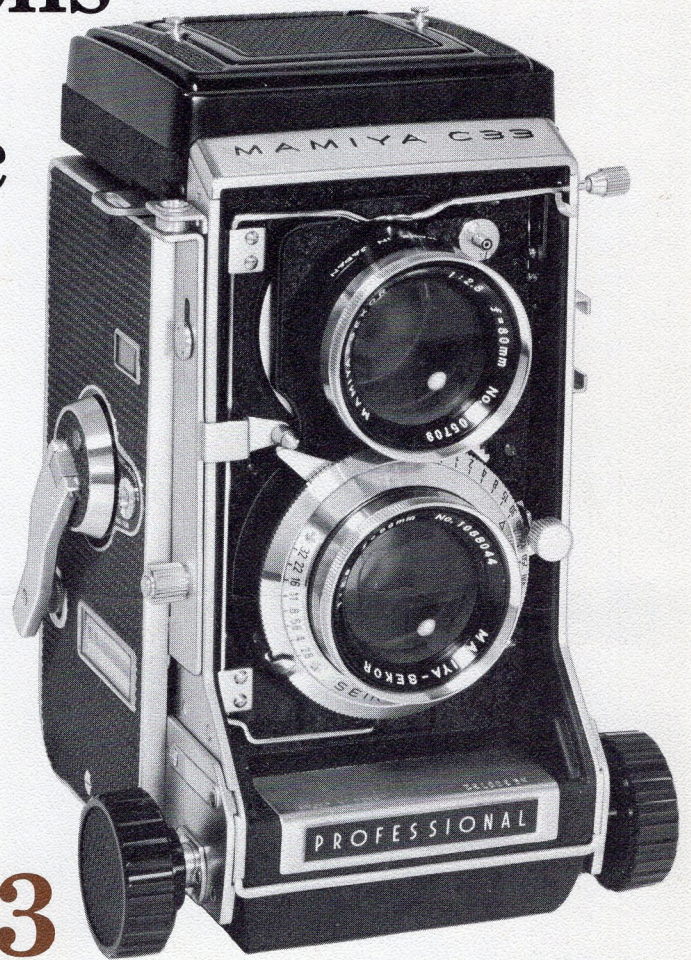

newest
member of
famous twin-lens
reflex family
adds automatic
film crank,
automatic
parallax
compensation,
and a host of
other new
features

MAMIYA C33

Lens interchangeability was without doubt the most important single advance in twin-lens reflex design. In making it possible, Mamiya provided the twin-lens reflex with new versatility, and brought new impetus to its development as a major photographic medium. The new Mamiya C33 represents another giant step forward. Combining new automatic controls, new features and facilities, it is the most advanced twin-lens reflex ever produced.

MAMIYA C33 (less lens), $195; with 80mm f2.8, **$289.50**