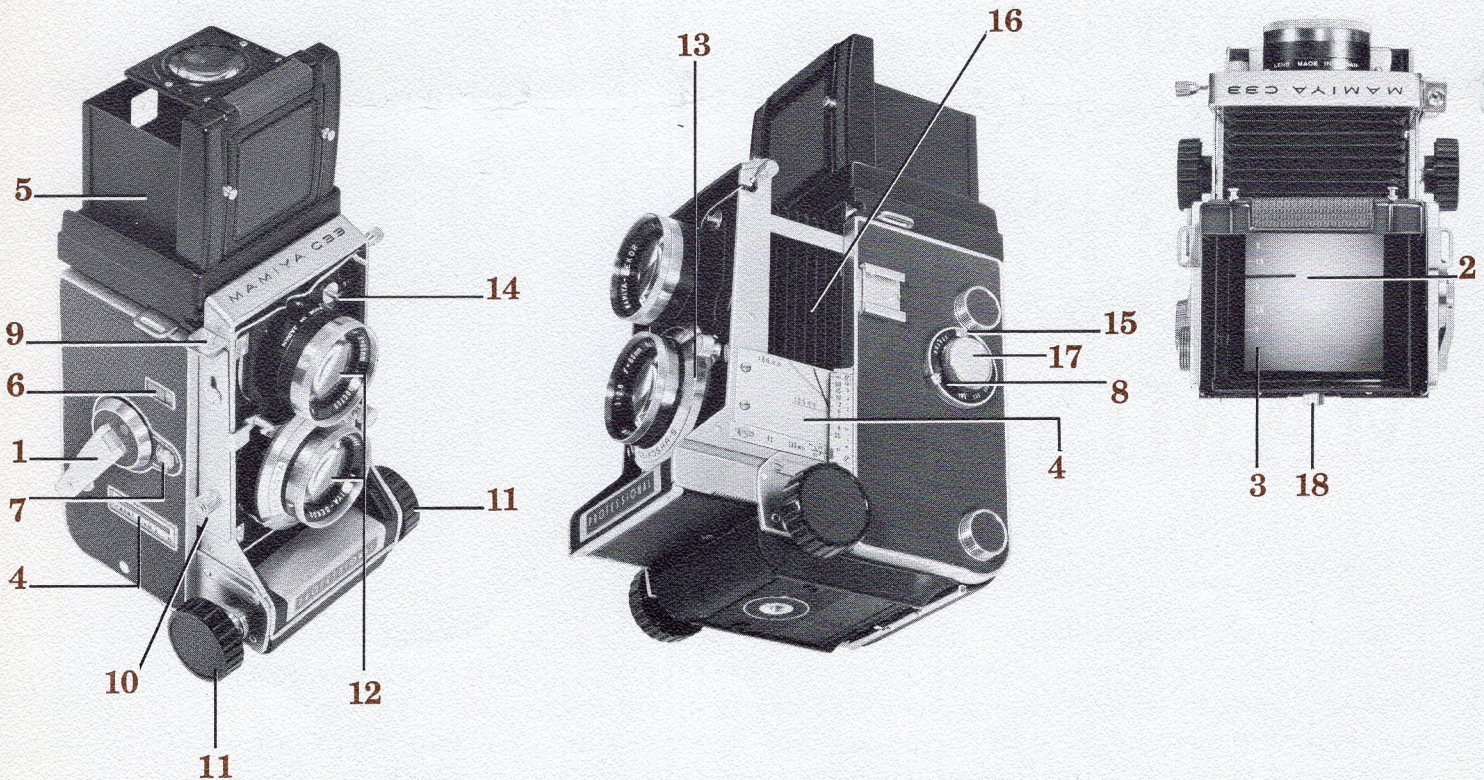

FEATURE

HIGHLIGHTS OF THE NEW MAMIYA C33

1. Automatic transport crank advances film and cocks shutter in one rapid operation; prevents accidental double exposure; operates with all lenses.

2. Automatic parallax compensation indicates progressive change in picture area right on the viewing screen as camera is focused at different distances; operates with all lenses.

3. Automatic exposure factor indicator shows exposure increase required for closeups and copying directly on viewing screen; applicable to all lenses.

4. Improved distance scales simplified scale for 105, 135 and 180mm lenses; new, expanded, quick-reading scale for 65 and 80mm lenses.

Plus these traditional Mamiya features:

5. removable viewing hood with magnifier and open-frame sportsfinder **6.** auto-reset exposure counter **7.** provision for intentional double exposure **8.** lens selector for parallax compensation **9.** cable release socket; **10.** body shutter release; **11.** dual focusing knobs **12.** matched viewing & taking lens set **13.** M-X synchro shutter to 1/500th sec. **14.** standard PC flash terminal **15.** film speed indicator, ASA 10-1000 **16.** long extension bellows permit close focusing (to 4" with 65mm lens) without accessories **17.** lens lock and safety control **18.** release for removing roll film back and switching to adapter for sheet-film/plate holders.

LENS INTERCHANGEABILITY

The C33 accepts all 5 interchangeable lenses in the Mamiya system: 65mm f3.5 wide angle, 80mm f2.8 short focus, 105mm f3.5 normal focus, 135mm f4.5 long focus, and 180mm f4.5 telephoto, each in M-X synchro shutter with speeds from 1 second to 1/500th.

NOTE: Special 180mm lens for C33

ACCESSORIES

The new Mamiya C33 accepts the same accessories as the Mamiya C2, C22 and C3: Porroflex eye-level finder, grip handle, adapter back for sheet film/plate holders, Paramender, sports finder masks, lens hoods, filters, and cases.