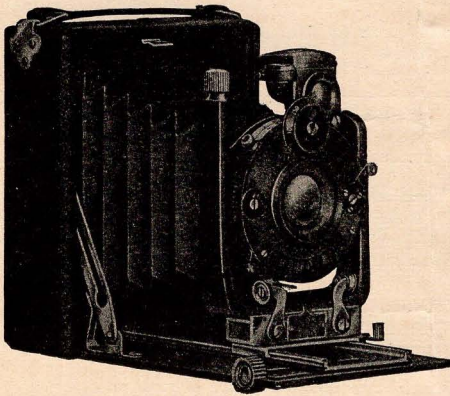

ALINO CAMERA No. 28 for Plates and Packs.

6 1/2 x 9 cm.—2 1/2" x 3 1/2"

A well built, attractive, single extension camera with rising and falling front micrometer adjustment. Reversible Brilliant Finder: Genuine leather.