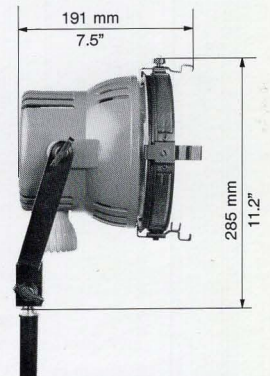

FLOOD FOCUS Beam Angle 65°