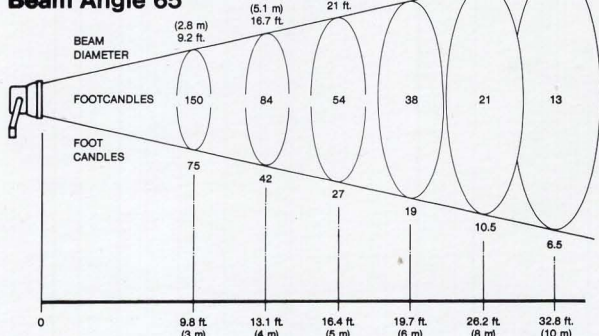

FLOOD FOCUS Beam Angle 65°