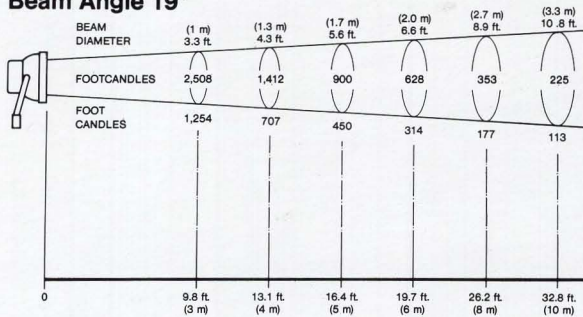

PHOTOMETRIC DATA with FEY 2000W 120V Lamp

SPOT FOCUS Beam Angle 19°