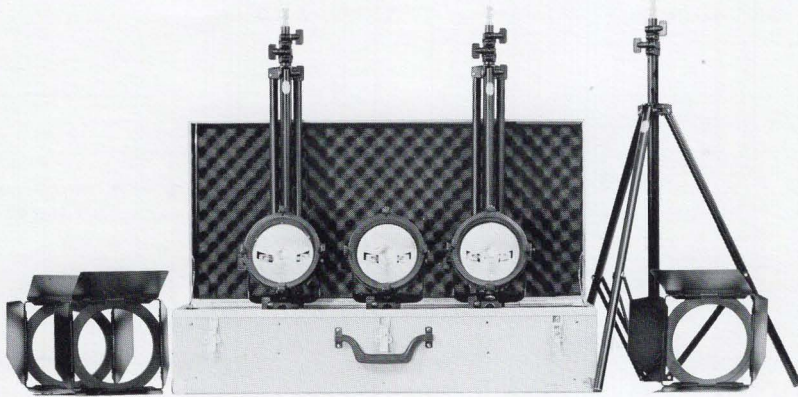

ARRILITE KITS

ARRILITE cost-saving kits are available in the following configurations. Components may also be individually selected for a variety of custom lighting packages.

ARRILITE 650/3 Kit Catalog No. 571-920

Qty	Description	Catalog No.
3	ARRILITE 650	571-065
3	Four Leaf Barndoor	571-110
3	AS-2 Stand	570-050
3	FAD 650W Lamp	571-140
1	Case (36½" x 16¼" x 8¾")	571-190