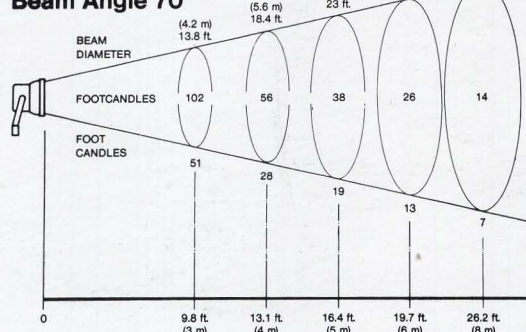

FLOOD FOCUS Beam Angle 70°