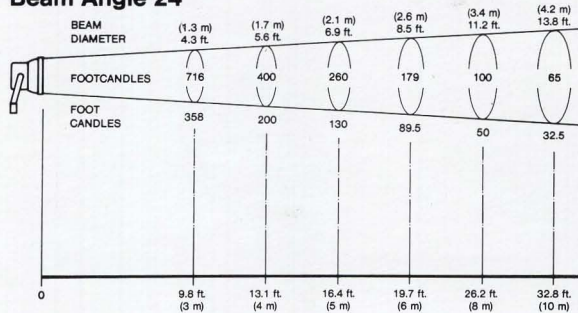

PHOTOMETRIC DATA with DXW 1000W 120V Lamp

SPOT FOCUS Beam Angle 24°