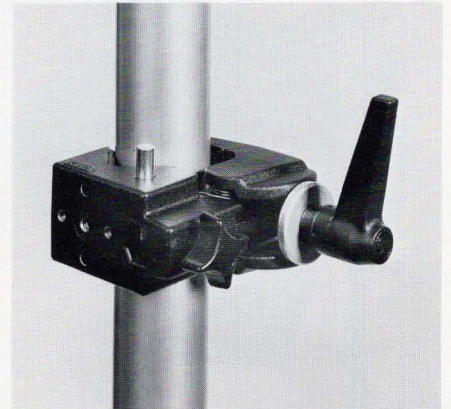

The ARRI Magic Arm is a very versatile, 3 joint flexible arm, which allows small lights, reflectors or flags to be placed in many hard-to-reach positions.

## ARRILITE Stands & Grip Equipment

- 570-050 AS-2 stand for ARRILITE 650/1000  
Max. height: 8.6 ft (262 cm)  
Closed Length: 2.9 ft (88 cm)  
Weight: 2.9 lbs (1.34 kg)  
Load, approx.: 11 lbs (5 kg)
- 570-004 AS-3 stand for ARRILITE 2000  
Max. height: 12.6 ft (385 cm)  
Closed Length: 3.5 ft (107 cm)  
Weight: 4.7 lbs (2.16 kg)  
Load, approx.: 19.8 lbs (9 kg)
- 570-003 Backlight stand (2.2 lbs)
- 570-032 ARRI Autopole, extends to 146"  
(4.8 lbs)
- 570-076 ARRI Autopole, extends to 106"  
(4 lbs)
- 570-034 Autopole extension, 59" (1.1 lbs)
- 570-035 ARRI Super Clamp with light stud  
(1 lb)
- 570-038 ARRI Double Super Clamp (1.9 lbs)
- 570-043 ARRI Gaffer Grip (1.3 lbs)
- 570-143 ARRI Magic Arm (2.4 lbs)

ARRI  
Autopole

Backlight Stand

ARRI Magic Arm

ARRI Super Clamp

ARRI Double Super Clamp

ARRI Gaffer Grip