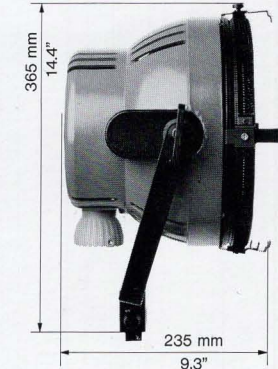

FLOOD FOCUS Beam Angle 56°