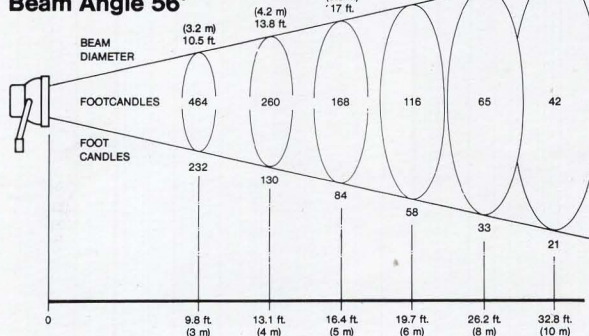

FLOOD FOCUS Beam Angle 56°