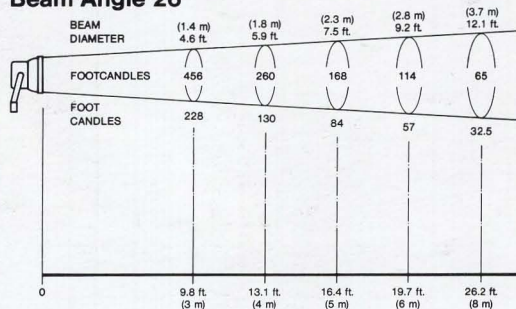

PHOTOMETRIC DATA with FAD 650W 120V Lamp

SPOT FOCUS Beam Angle 26°