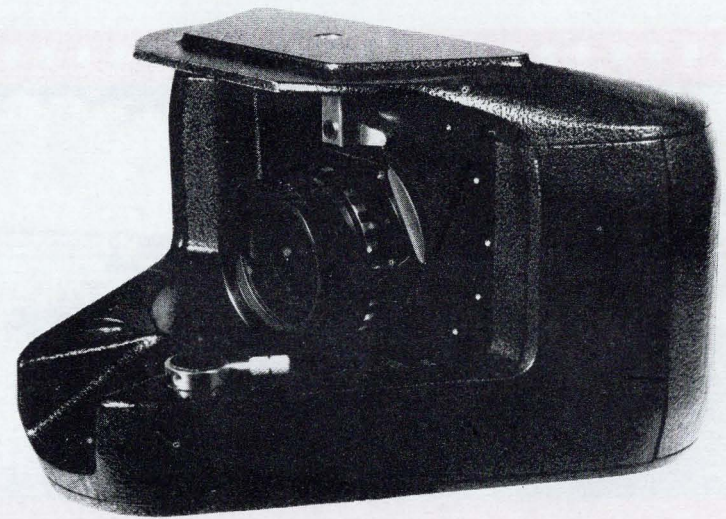

ALPA ROTOCAMERA SWITZERLAND

Technical data of the ALPA ROTOCAMERA

A motor rotates the ALPA ROTOCAMERA about its own axis and winds off the film behind a slit of variable width (three settings). The width of the upper and lower ends of the slit can be adjusted separately. An exposure covering 360° needs a film length of 475 mm (18.7 inches).

The ALPA ROTOCAMERA is a single-lens reflex with a lateral viewfinder. The mirror at the same time acts as a shutter which automatically opens as soon as the camera is started.

The lens is a 75 mm Rodenstock Grandagon f/6.8 with a 58 mm filter mount. The lens can be raised through more than 30 mm.

The ALPA ROTOCAMERA has a removable motor with electronic speed control. The effective exposure times are 1/250 1/125 1/60 1/30 - 1/15 second.

The ALPA ROTOCAMERA has a frame counter, a screw fitting for a lamp or a stroboscopic flash and is supplied complete with a 3 metre (10 foot) cable for remote releasing. Accessories include a mains adapter. Modifications reserved.