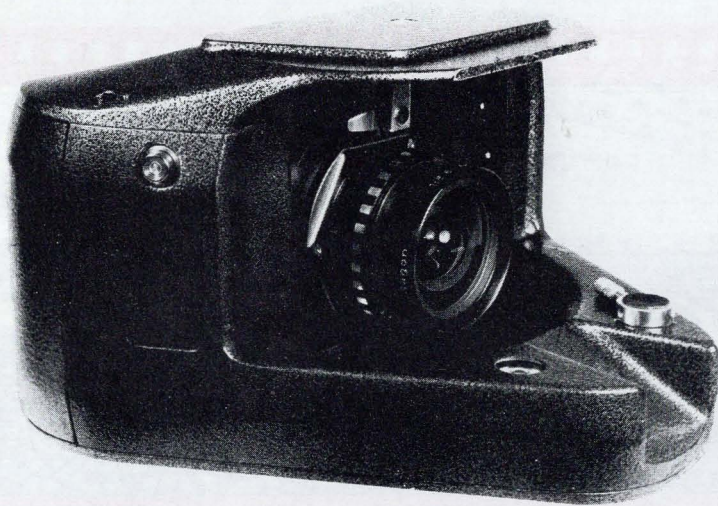

ALPA ROTOCAMERA SWITZERLAND

Technical data of the ALPA ROTOCAMERA

A motor rotates the ALPA ROTOCAMERA about its own axis and winds off the film behind a slit of variable width (three settings). The width of the upper and lower ends of the slit can be adjusted separately. An exposure covering 360° needs a film length of 475 mm (18.7 inches).

The ALPA ROTOCAMERA is a single-lens reflex with a lateral viewfinder. The mirror at the same time acts as a shutter which automatically opens as soon as the camera is started.

The lens is a 75 mm Rodenstock Grandagon f/6.8 with a 58 mm filter mount. The lens can be raised through more than 30 mm.

The ALPA ROTOCAMERA has a removable motor with electronic speed control. The effective exposure times are 1/250 1/125 1/60 1/30 - 1/15 second.

The ALPA ROTOCAMERA has a frame counter, a screw fitting for a lamp or a stroboscopic flash and is supplied complete with a 3 metre (10 foot) cable for remote releasing. Accessories include a mains adapter. Modifications reserved.