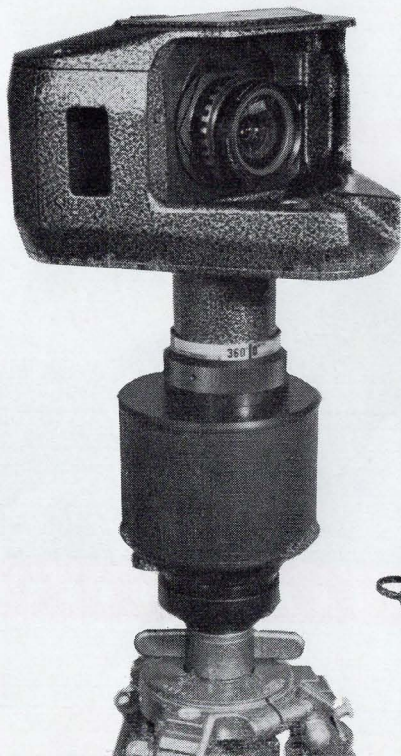

ALPA ROTOCAMERA SWITZERLAND

Technical data of the ALPA ROTOCAMERA

A motor rotates the ALPA ROTOCAMERA about its own axis and winds off the film behind a slit of variable width (three settings). The width of the upper and lower ends of the slit can be adjusted separately. An exposure covering 360° needs a film length of 475 mm (18.7 inches).

The ALPA ROTOCAMERA is a single-lens reflex with a lateral viewfinder. The mirror at the same time acts as a shutter which automatically opens as soon as the camera is started.

The lens is a 75 mm Rodenstock Grandagon f/6.8 with a 58 mm filter mount. The lens can be raised through more than 30 mm.

The ALPA ROTOCAMERA has a removable motor with electronic speed control. The effective exposure times are 1/250 1/125 1/60 1/30 1/15 second.

The ALPA ROTOCAMERA has a frame counter, a screw fitting for a lamp or a stroboscopic flash and is supplied complete with a 3 metre (10 foot) cable for remote releasing. Accessories include a mains adapter. Modifications reserved.