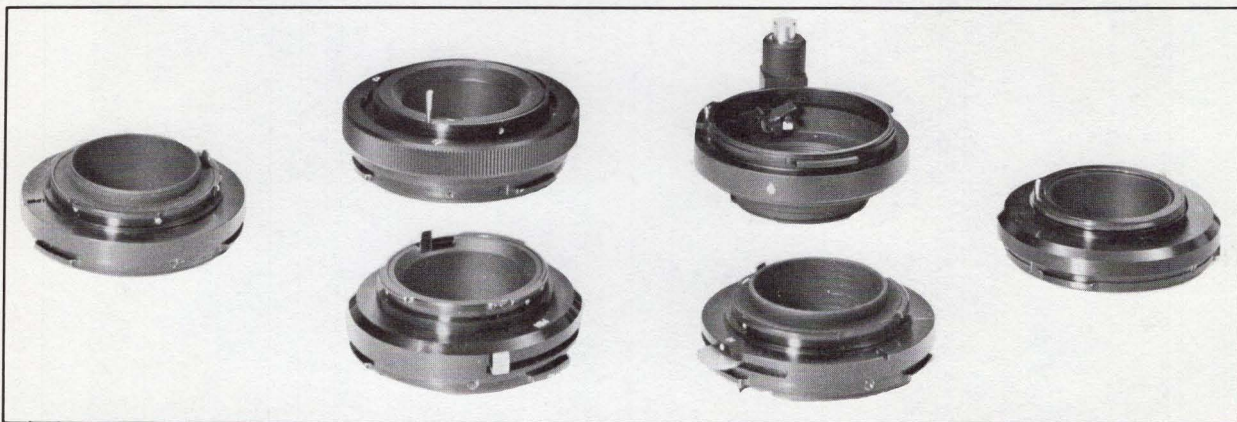

*Mamiya/Sekor-Pentax
Exakta*

*Nikon
Canon*

*Minolta
Miranda*

Vivitar Automatic T-4 Lens Adapters

Features :

- **Diaphragm Coupling:** *Automatic diaphragm control and meter coupling between camera and lens.*
- **Fast Coupling:** *Only 10 seconds required for switching an adapter from one lens to another, or for interchanging a lens between two different adapters. Requires no tools or special accessories for coupling.*
- **Positive Locking:** *Breech-locking bayonet. Provides secure, positive locking of lens to adapter.*
- **Sealed Components:** *Dust and dirt are completely sealed out by cinch-type locking of adapter to precision-finished facing on rear of lens component.*