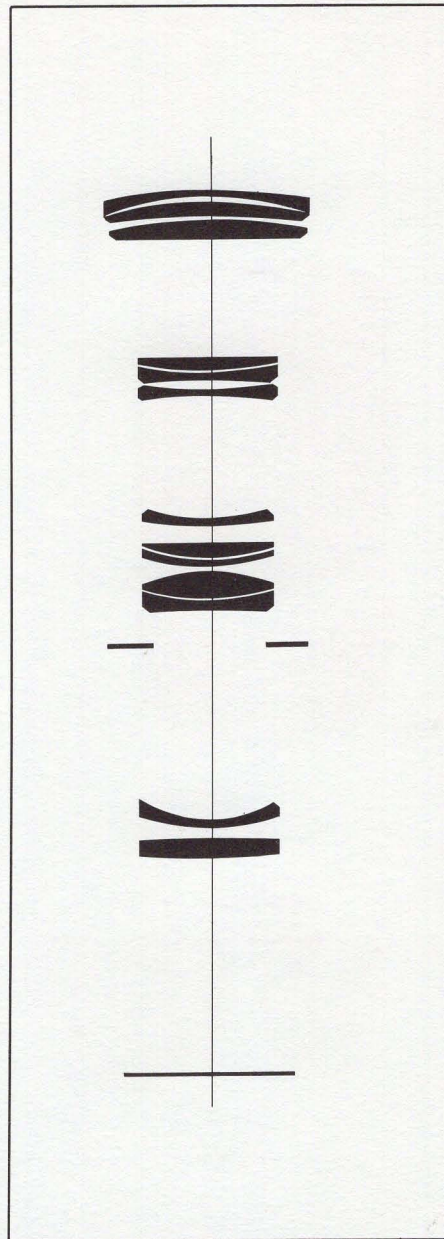

Lens Hood (52mm Super Wide)

6 elements in 5 groups. 63° angle of view. f2.8 to f22. Minimum focus. 18 in. Accessory size. 52mm.

Pentax Mamiya/Sekor Mount

Stock No.

21-4205 **94.50**
68-6044 **6.50**
24-4235 **5.60**

200mm f3.5 with Retractable Lens Hood

Leather Case

4 elements in 4 groups. 12° angle of view. f3.5 to f22. Minimum focus. 7½ ft. Accessory size. 62mm.

**Pentax
Mamiya/Sekor
Mount**
Stock No.

21-4308 **79.50**
68-6088 **7.50**

21-5338 **114.50**
68-6169 **9.50**

21-6324 **114.50**
68-6169 **9.50**

Vivitar Automatic Zoom Lens

50mm (Normal Lens)

85mm

135mm

180mm

205mm

Vivitar Automatic Zoom Lenses

85mm to 205mm f3.8 Zoom with Lens Hood

Leather Case

13 elements/9 groups: 28° angle of view at 85mm. 12° angle of view at 205mm f3.8 to f22. Minimum focus: 6 ft. 4 in. Accessory size: 58mm.