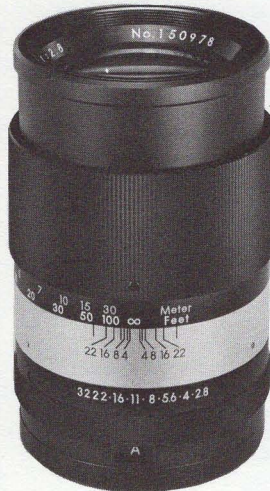

Vivitar Automatic Lenses

135mm f2.8