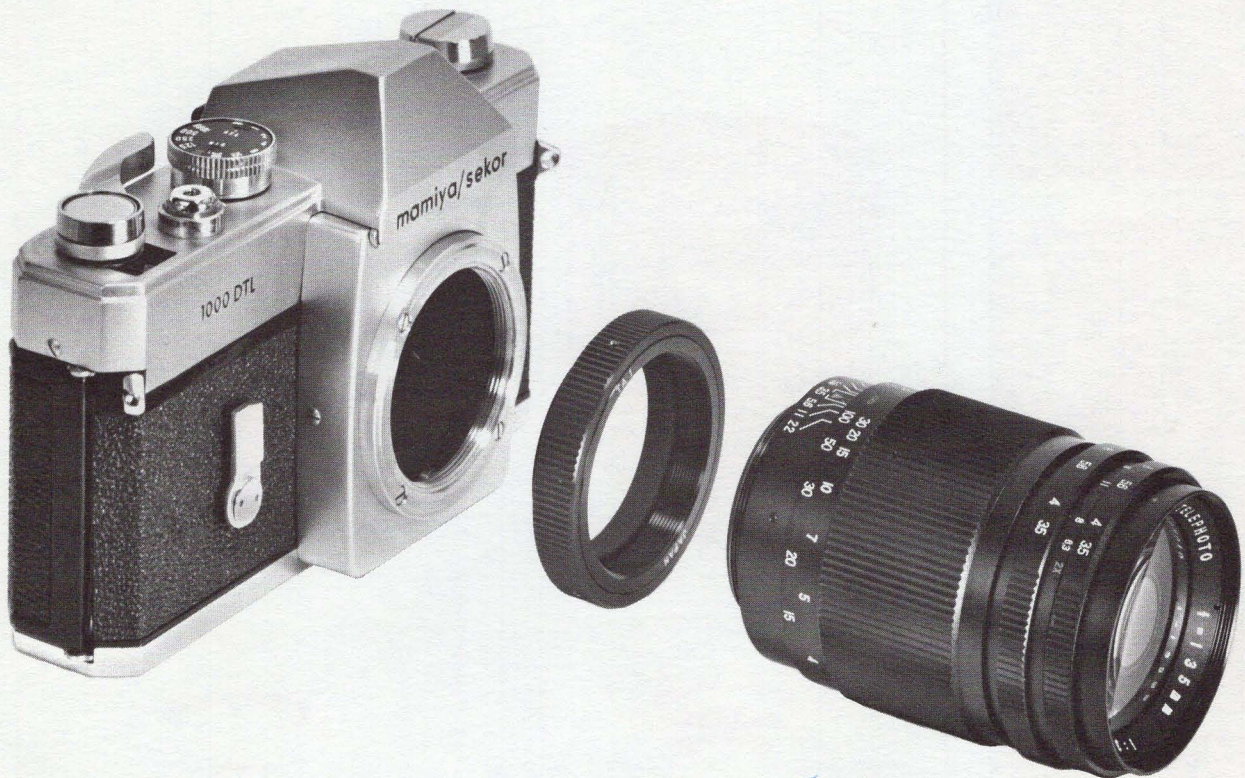

Vivitar Preset Wide Angle, Telephoto, and Zoom Lenses with Compatible "T" Mount System

The compatible "T" Mount system makes it possible to use Vivitar preset lenses on a variety of SLR cameras simply by changing adapters. The photographer who owns two or more SLR cameras with different lens mounts, or who wishes to change from one camera to another, has no need

to purchase a whole new assortment of lenses to maintain his versatility. If he is using the Vivitar "T" mount lens system, he simply purchases the adapter needed for his new camera and continues to use his present lens.

Vivitar "T" Adapters are available for the following camera lens mounts.

	Model No.	Stock No.		Model No.	Stock No.	
Mamiya/Sekor—Pentax	TA-1	20-9016	4.50*	Konica Auto Reflex Series	TA-7	20-9072 7.50
Exakta—Topcon "C" and "D" Series	TA-2	20-9027	4.50*	Konica "F" Series	TA-8	20-9083 7.50
Nikon "F" Series	TA-3	20-9038	4.50*	Retriflex V, 6, 7, and FT Series	TA-9	20-9094 7.50
Canon "FT," "TL," "QL" and Pellix Series	TA-4	20-9049	4.50*	Leicaflex	TA-10	20-9108 7.50
Minolta "SR" Series	TA-5	20-9050	4.50*	Leica Thread Mount	TA-11	20-9119 7.50
Miranda	TA-6	20-9061	4.50*	Olympus Pen F Series	TA-12	20-9120 7.50
				Alpa Reflex	TA-13	20-9131 7.50
				16mm "C" Mount	TA-14	20-9142 7.50
				Zeiss Contarex	TA-16	20-9164 11.50

*Supplied at no charge with lens.