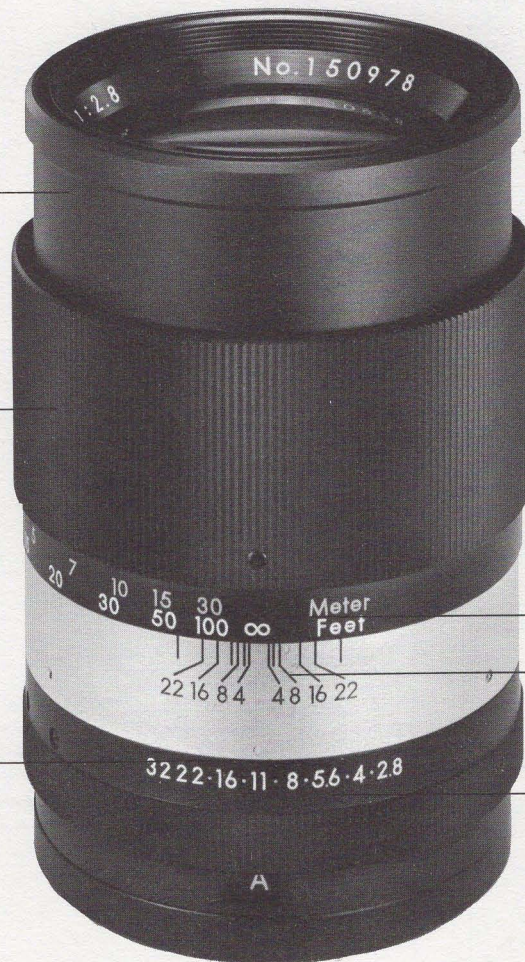

Built-in retractable lens hood (on telephoto and zoom lenses).

Broad knurled focusing control ring providing positive grip.

Designated 1/2 stop positions.

Deeply etched, easy to read:

- Distance scale
- Depth of Field scale
- Aperture scale