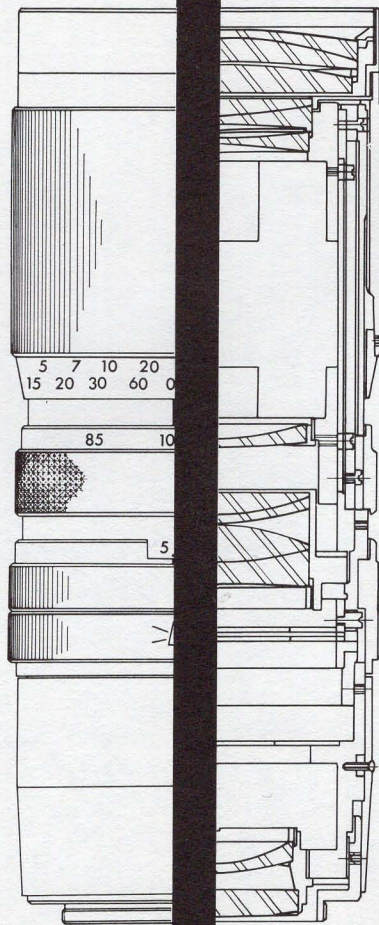

Vivitar®

**Wide Angle,
Telephoto,
and Zoom Lenses
for 35mm SLR Cameras**