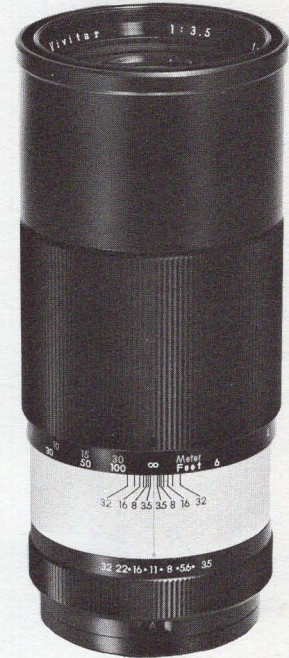

21-2120 **69.50**
68-6044 **6.50**
24-4143 **5.20**

Vivitar Automatic Lenses

135mm f2.8

135mm f3.5

200mm f3.5

Vivitar Automatic Telephoto Lenses

135mm f2.8 with Retractable Lens Hood

Leather Case

4 elements in 4 groups. 18° angle of view. f2.8 to f32. Minimum focus. 5 ft. Accessory size. 55mm.

135mm f3.5 with Retractable Lens Hood

Leather Case

4 elements in 3 groups. 18° angle of view. f3.5 to f32. Minimum focus. 5 ft. Accessory size. 52mm.

200mm f3.5 with Retractable Lens Hood

Leather Case

4 elements in 4 groups. 12° angle of view. f3.5 to f22. Minimum focus. 7½ ft. Accessory size. 62mm.

**Pentax
Mamiya/Sekor
Mount**
Stock No.

21-4308 **79.50**
68-6088 **7.50**