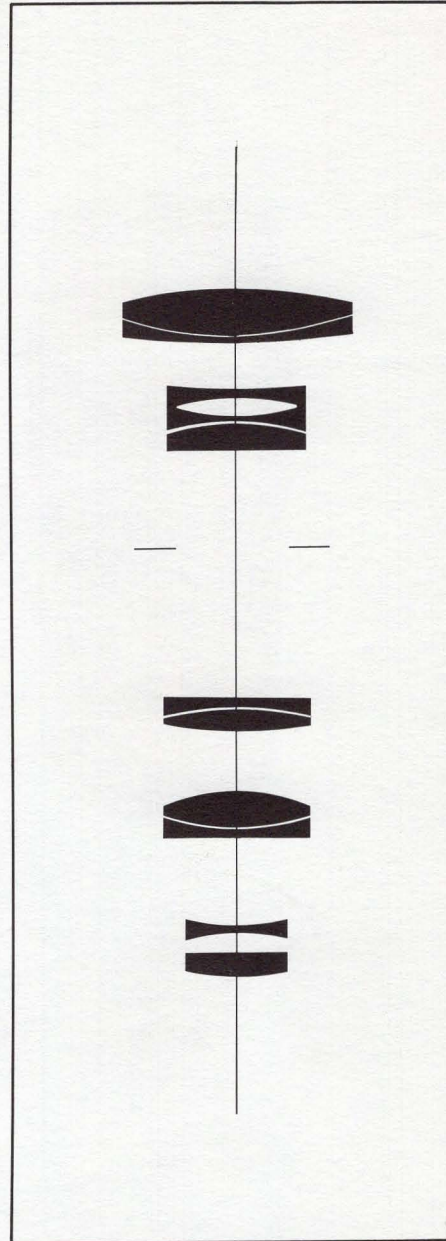

5 elements in 5 groups: 8° angle of view. f5.5 to f22. Minimum focus: 20 ft. Accessory size. 62mm. Tripod Socket.

Stock No.

19-2187	139.50
68-6169	9.50
24-4534	3.90

Vivitar Automatic T-4 Zoom Lens

50mm (Normal Lens)

90mm

135mm

200mm

230mm

90mm to 230mm f4.5 Zoom

Stock No.

**90mm to 230mm f4.5 Zoom
w/Retractable Lens Hood
Leather Case**

19-3162 **219.00**

68-6169 **9.50**

11 elements in 7 groups. 11° angle of view at 230mm, 28° angle of view at 90mm. f4.5 to f22. Minimum focus: 8 ft. Accessory size. 58mm. Tripod Socket.

Vivitar Preset Wide Angle, Telephoto, and Zoom Lenses with Compatible "T" Mount System