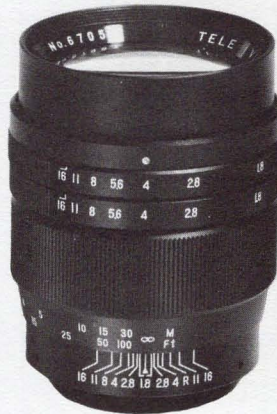

35mm f3.5

28mm f2.5
Leather Case
Lens Hood (62mm Super Wide)
 8 elements in 7 groups: 74° angle of view. f2.8 to f22. Minimum focus: 12 in. Accessory size. 62mm.

Stock No.	
20-0998	64.50
68-6044	6.50
24-4143	5.70

35mm f3.5
Leather Case
Lens Hood (46mm Super Wide)
 5 elements in 5 groups: 63° angle of view. f3.5 to f22. Minimum focus: 3 ft. Accessory size. 46mm.

Stock No.	
20-1009	31.50
68-6044	6.50
24-4084	4.80

Vivitar Preset Lenses with Compatible "T" Mount System

35mm f2.8 Retro

85mm f1.8

135mm f3.5

35mm f2.8 Retro
Leather Case
Lens Hood (52mm Super Wide)
6 elements in 5 groups: 63° angle of view. f2.8 to f16. Minimum focus: 3 ft. Accessory size. 52mm.