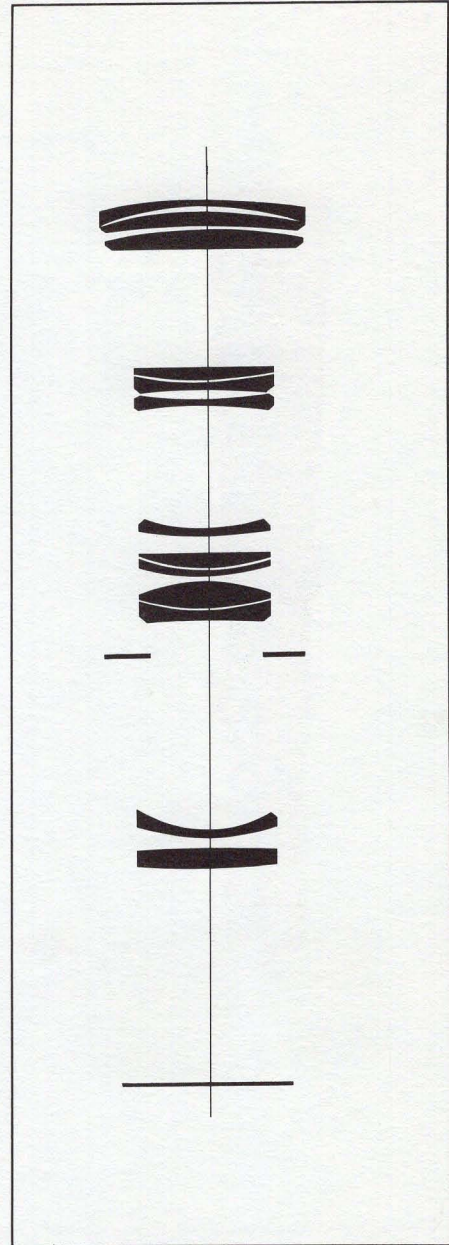

500mm f6.3 with Case & Hood
3 elements in 2 groups: 5° angle of view. f6.3 to f32. Minimum focus. 3 ft. Accessory size. 92mm.

Stock No.

20-1261	136.00
---------	---------------

Vivitar Preset Lenses with Compatible "T" Mount System

Stock No.
20-1353 272.00

Vivitar Preset Zoom Lens with Compatible "T" Mount System

50mm (Normal Lens)

85mm

135mm

180mm

205mm

85mm to 205mm f3.8 Zoom

85mm to 205mm f3.8 Zoom with Retractable Lens Hood Leather Case

13 elements in 9 groups: 28° angle
of view at 85mm, 12° angle of
view at 205mm f3.8 to f22.
Minimum focus: 6-1/3 ft.
Accessory size: 58mm.