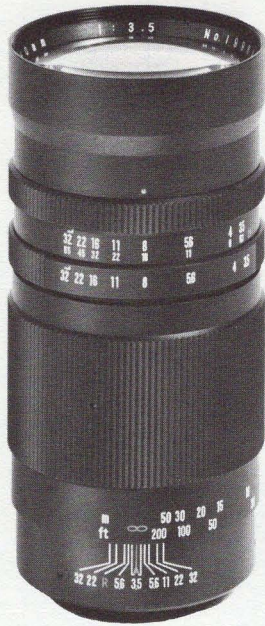

Vivitar Preset Lenses with Compatible "T" Mount System

180mm f3.5