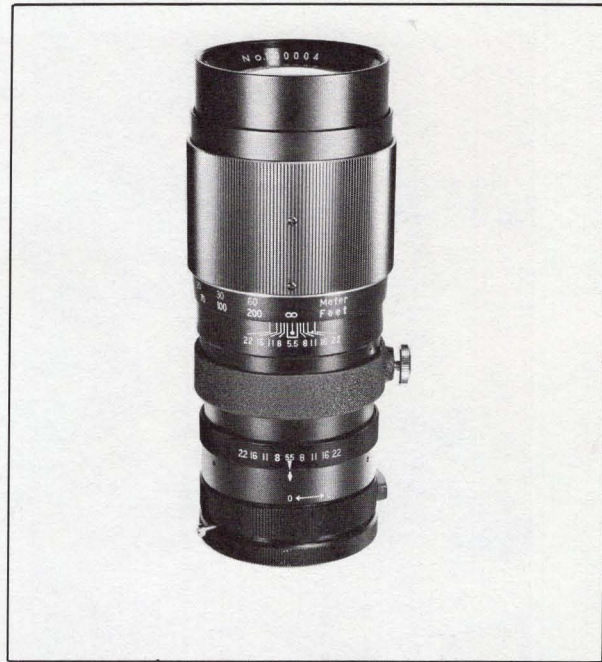

Vivitar Automatic T-4 Lens Adapters

Features :

- **Diaphragm Coupling:** *Automatic diaphragm control and meter coupling between camera and lens.*
- **Fast Coupling:** *Only 10 seconds required for switching an adapter from one lens to another, or for interchanging a lens between two different adapters. Requires no tools or special accessories for coupling.*
- **Positive Locking:** *Breech-locking bayonet. Provides secure, positive locking of lens to adapter.*
- **Sealed Components:** *Dust and dirt are completely sealed out by cinch-type locking of adapter to precision-finished facing on rear of lens component.*

Vivitar Automatic T-4 Adapters are available for the following camera lens mounts :

	Stock No.		Stock No.
Mamiya/Sekor-Pentax	19-6026	9.95*	Minolta "SRT" Series
Exakta	19-6129	9.95*	Miranda Sensorex Series
Nikon "F" Series	19-6048	9.95*	19-6082 9.95*
Canon "FT," "TL," "QL" and Pellix Series	19-6060	9.95*	19-6107 9.95*

*Supplied at no charge with lens