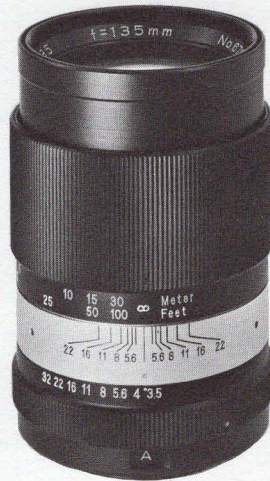

Vivitar Automatic Lenses

135mm f2.8

135mm f3.5

200mm f3.5

Vivitar Automatic Telephoto Lenses

135mm f2.8 with Retractable Lens Hood

Leather Case

4 elements in 4 groups. 18° angle of view. f2.8 to f32. Minimum focus. 5 ft. Accessory size. 55mm.

135mm f3.5 with Retractable Lens Hood

Leather Case

4 elements in 3 groups. 18° angle of view. f3.5 to f32. Minimum focus. 5 ft. Accessory size. 52mm.

200mm f3.5 with Retractable Lens Hood

Leather Case

4 elements in 4 groups. 12° angle of view. f3.5 to f22. Minimum focus. 7½ ft. Accessory size. 62mm.

**Pentax
Mamiya/Sekor
Mount**
Stock No.

21-4308 **79.50**
68-6088 **7.50**

**Canon Pellix
FX, FP, FT, QL
and TL Mounts**
Stock No.

21-5291 **79.50**
68-6088 **7.50**

**Nikon F,
Nikkorex F,
and Nikkormat
FT Mounts**
Stock No.

21-6232 **79.50**
68-6088 **7.50**

Exakta Mount
Stock No.

21-2304 **79.50**
68-6088 **7.50**

21-4319 **64.50**
68-6088 **7.50**

21-5305 **64.50**
68-6088 **7.50**

21-6243 **64.50**
68-6088 **7.50**

21-2326 **64.50**
68-6088 **7.50**

21-4412 **114.50**
68-6169 **9.50**

21-5338 **114.50**
68-6169 **9.50**

21-6324 **114.50**
68-6169 **9.50**