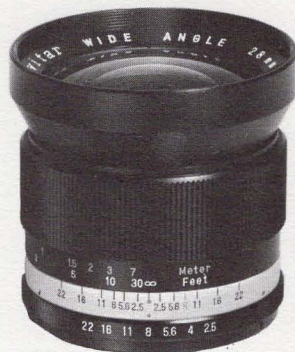

Vivitar Automatic Lenses

50mm (Normal Lens)

28mm

35mm

135mm

200mm

28mm f2.5

35mm f2.8

Vivitar Automatic Wide Angle Lenses

28mm f2.5

Leather Case

Lens Hood (62mm Super Wide)

8 elements in 7 groups. 74° angle of view. f2.8 to f22. Minimum focus: 12 in. Accessory size. 62mm.

35mm f2.8

Leather Case