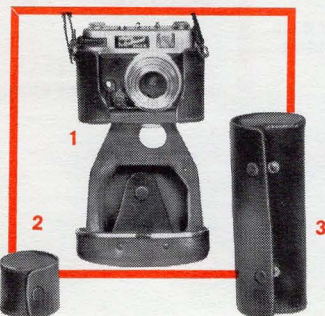

NUMBER PRICE

C100112/70RS	169.00*
C102122/70RS	184.00*
C104076/00RS	114.00*
C106119/35RS	184.00*
C108132/70RS	199.00*
C101086/00RS	129.00*

LENSES AND VIEWFINDERS**

w/parallax
correction

bedaw	1. Schneider Xenagon 30mm f/3.5	L11059/35RS	89.00*
bedad	2. Schneider Xenar 38mm f/2.8	L11242/70RS	64.00*
bedaf	3. Schneider Xenon 40mm f/1.9	L11452/70RS	79.00*
bedal	4. Schneider Tele-Xenar 75mm f/3.8	L11666/00RS	99.00*
bedam	5. Schneider Tele-Xenar 150mm f/4.5	L11899/35RS	149.00
belaa	Wide angle viewfinder for 30mm lens	V11110/60RS	15.90
dehac	Lumiframe viewfinder for 75mm lens	V11313/30RS	19.95
bedax	Lumiframe viewfinder for 150mm lens	V11513/30RS	19.95
ukgmu	6. Universal viewfinder for 30-150mm lenses	V11726/60RS	39.90