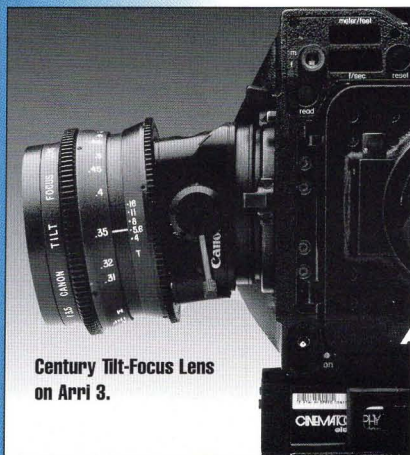

Century Tilt-Focus Lens
on Arri 3.