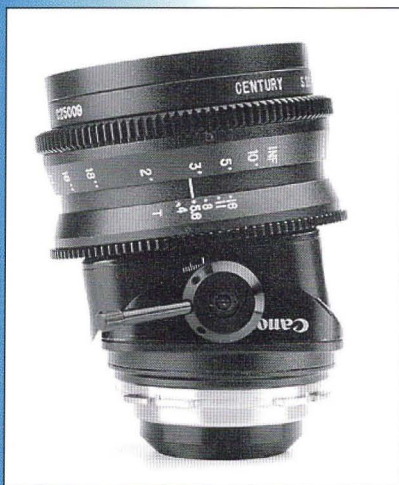

*New from
Century*

Century Precision Tilt-Focus Lenses

Angle your camera's plane of focus to match your subject with Tilt-Focus lenses from Century Precision. The 24mm (T4), 45mm (T2.8), and 90mm (T2.8) Century Tilt-Focus lenses each provide 360° of rotation and 8° of tilt in any direction, offering remarkable control of the subject focus plane in 16mm, Super 16, and 35mm cinematography.

For 35mm, 16mm & Super 16
Cinematography.

View Camera-Style Tilts.

By tilting the lens, the operator effectively tilts the plane of focus, bringing more of the subject into focus or, conversely, excluding unwanted objects. Tilting the lens down, for example, can align the plane of focus with a horizontal subject—a field of wildflowers or plates of food on a table—achieving extreme depth of field without stopping down.

Century's Tilt-Focus Lenses also provide an ideal way to isolate the subject from its surroundings. By rotating the lens 45° and tilting it left or right, for instance, the cinematographer can focus on one member of crowd, even if others in the frame are the same distance from the lens.

Precise Controls.

The lenses' tilt and rotation adjustments can be made before or even during a shot, for a wide variety of effects. The desired degree of rotation is fixed via a lever, while a locking knob secures the selected tilt angle.