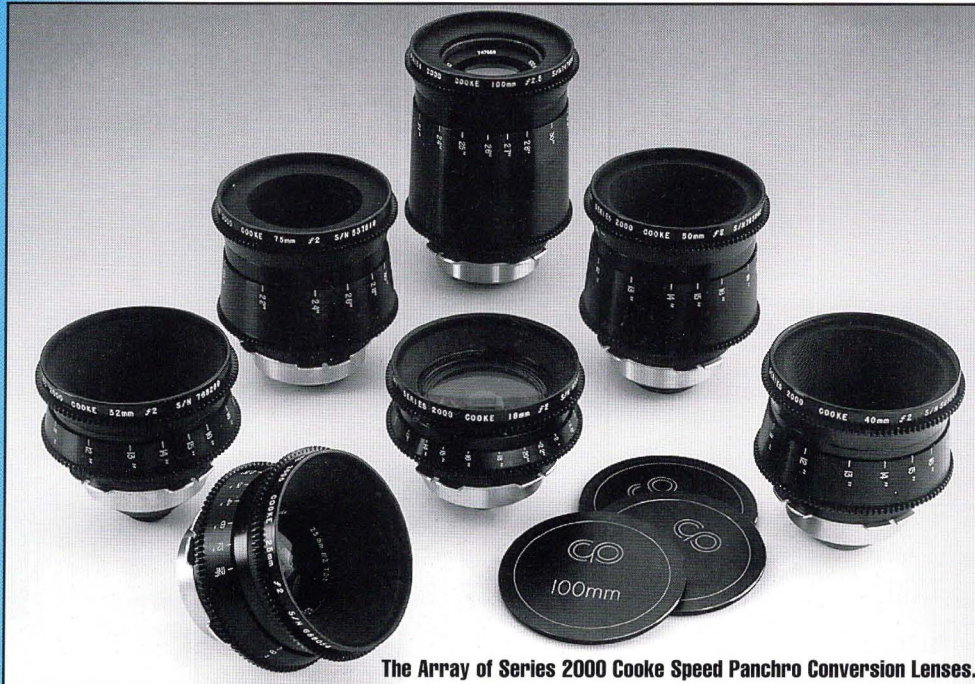

Update & Add 'Macro-Focus' to Your Cooke Speed Panchros.

The Array of Series 2000 Cooke Speed Panchro Conversion Lenses.

Features:

- **Macro Focus capability:** See chart below.
- **Mount:** Stainless steel Arri PL.
- **Focus Ring:** Large geared ring, compatible with Arri follow-focus system.
- **Iris Ring:** Geared for easy hand or automatic motor control. Scales in large clear engravings.
- **80mm Diameter Front:** Compatible with today's popular lens accessories.
- **T-stop Calibrations.**
- **Oversized Scales:** Clear and brightly colored.
- **Housing:** All new lightweight aluminum alloy.

Century Precision's Series 2000 Cooke Speed Panchro Conversion will revitalize & provide new innovative features for your lenses.

'Macro-Focus'.

We offer the only Cooke Speed Panchro Update Conversion with 'Macro-Focus.' Especially handy for table-top cinematography, this feature enables ultra-close focusing. While one turn of the focus ring yields normal studio-type calibration, a second turn effects the macro capability. Thus, the 18mm focuses down to 1.75"!

Your Optics—Our Housing.

To maintain the famous Cooke Speed Panchro 'look', we use your lens barrel and internal iris assembly. Everything else is new—the focusing helix, focus and iris control rings, pins, screws and the entire external lens housings.

PL Mount, Large Engravings, & Arri System Compatibility.

Your updated Panchros will feature stainless steel PL mounts, integral focus and iris gears, and 80mm fronts to accept Arri accessories. The lenses are outfitted with T-stops and large, clear, brightly-colored focus and iris scales.

Series 2000 Quality.

In keeping with our Series 2000 project, each lens is updated with the highest quality components and hand-crafted for precision alignment and long life.

Lens	Century #	MOD from Front Element	MOD from Film Plane	Max. Aperture	Min. Aperture
18mm	CM-CK18-AL	1 3/4"	5 5/8"	T2.2	22
25mm	CM-CK25-AL	1 1/4"	5 1/2"	T2.2	22
32mm	CM-CK32-AL	1 7/8"	6 3/4"	T2.3	22
40mm	CM-CK40-AL	1 11/16"	7"	T2.3	22
50mm	CM-CK50-AL	1 9/16"	8"	T2.3	22
75mm	CM-CK75-AL	10 1/8"	16"	T2.3	22
100mm	CM-CK10-AL	8 1/4"	16 1/2"	T2.8	22

All Century Precision Products feature an unconditional 30-day money-back guarantee.

1-800-228-1254

Century precision optics
A TINSLEY COMPANY

10713 Burbank Bl, N. Hollywood, CA 91601
Tel: 818-766-3715 Fax: 818-505-9865