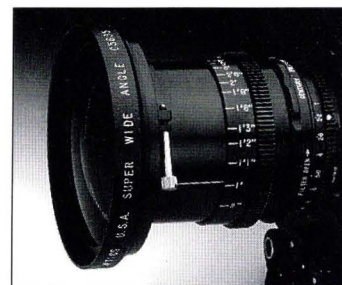

For ultra-wide angle coverage, Century's special .7X Wide Angle Adapter converts your 9.8mm to 6.8mm.

All Century Precision Products feature an unconditional 30-day money-back guarantee.

1-800-228-1254

Century precision optics
A TINSLEY COMPANY

10713 Burbank Bl, N. Hollywood, CA 91601
Tel: 818-766-3715 Fax: 818-505-9865

Stock

Description

OCM-KI98-AL	Century 9.8 Kinoptik Conversion in PL mount
OCM-KI98-BN	Century 9.8 Kinoptik Conversion in BNCR mount
WA-7X45	.7X Wide Angle Attachment. Converts lens to 6.8mm
FA-7X98	Adapter ring for WA-7X45