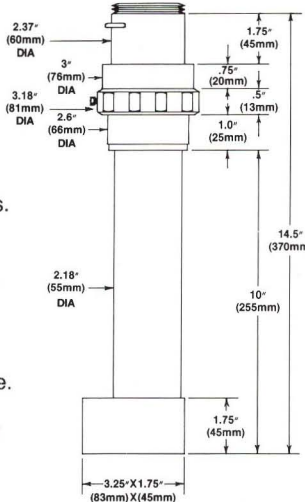

V16 Specifications

- ☐ Image Format: 16mm diameter.
- ☐ Lens Mount: "C" mount. Other lenses may be used with Century "C" Mount Adapters.
- ☐ Camera Mount: Interchangeable.
- ☐ Speed: T3.5, f/2.5.
- ☐ Weight: 2.5 lbs. (1.1kg).

Custom Periscope systems are available. Please contact Century's lens experts for further information.

Stock #: PR1125

Interchangeable Camera Adapters

For Motion Picture Cameras		For Video Cameras	
TM-OOAA	Aaton	TM-IK77	Ikegami HL-77
TM-OOAB	Arri Bayonet	TM-IK79	Ikegami HL-79
TM-OOAL	Arri PL	TM-EC35	Ikegami EC-35
TM-OOAS	Arri Standard	TM-S330	Sony BVP 300-330
TM-OOBB	Bolex Bayonet	Also fits:	
TM-OOBN	BNCR (V35)	RCA TK-86,	
TM-OOCA	Eclair CA-1	Thompson 2/3"	
TM-OOCC	Century "C" mount	Panasonic Recam	
TM-OOCP	CP16R	TM-RC76	RCA TK-76
TM-OOCT	Century "T" mount	TM-OOCC	Century "C" mount
TM-OOMR	Mitchell R35	Inquire regarding adapters to fit cameras not listed.	
TM-OOVP	Panavision		

Interchangeable Lens Adapters

To Use Film Lenses	To Use Video Lenses		
With Periscope V35	With Periscope V35		
PR-AOOC	"C" mount	PR-AOEC	EC-35
PR-AOAB	Arri S&B Century	PR-AO79	Ikegami HL-79
PR-AFAB	Arri S&B Factory	PR-A330	Sony BVP-330, etc.
PR-AOPL	Arri PL	To Use 35mm SLR	
PR-AOAA	Aaton	Lenses with Periscope V35	
PR-ACPR	CP-16R	PR-AOCA	Canon
PR-ACA1	Eclair	PR-AONI	Nikon
PR-ABNC	BNCR	PR-AOPK	Pentax K
PR-AOPV	Panavision	PR-AOLI	Leicaflex

Century "C" Mount Adapters to use the following lenses with the Periscope V16

LA-CACC	Canon
LA-NICC	Nikon F
LA-PKCC	Pentax K Bayonet
LA-PUCC	Pentax S
LA-OMCC	Olympus
LA-MNCC	Minolta
LA-ABCC	Arri Bayonet
LA-ASCC	Arri Standard
LA-CAIC	Eclair CA-1

Custom systems are available. Please contact Century's lens experts for further information.