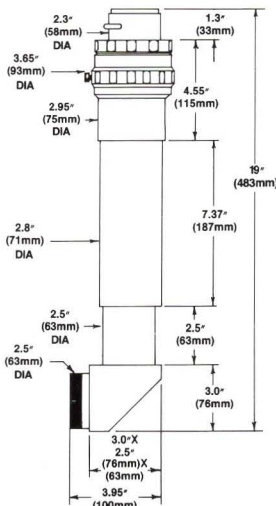

Century Periscopes

For Film and Video Cameras

Periscopic relay systems have proven to be an ideal method of shooting miniatures, table-top set-ups, and unusual points of view. Century developed the V16 and V35 Periscopes to satisfy the demand for versatility and optical performance to meet the needs of today's creative cinematographers and videographers. Century Periscopes have established a new high standard in optical relay systems.

In 1982, following extensive development by the Century engineering staff, computer studies by a leading optical design firm, and production field testing, Century introduced the Periscope V35. Today it is the industry standard. The V16, designed exclusively for 16mm and video applications, is a compact and economical version of the V35 incorporating many of the features of its "big brother."

V35 Specifications

- ☐ Image Format: 32mm diameter.
- ☐ Lens Mount: Century Interchangeable Lens Mount System providing for the use of all popular film, video, and 35mm SLR lenses as objectives.
- ☐ Camera Mount: Interchangeable.
- ☐ Speed: T3.8, f/2.8.
- ☐ Weight: 5 lbs. (2.3kg).

Stock #: PR1128

Century Periscopes feature:

Superb quality. Precision manufactured to the highest professional optical and mechanical standards, the V16 and V35 are finished in rugged Mil-Spec black anodize and texture coat enamel.

Versatility. The V16 and V35 use the same Century Interchangeable Camera Adapter System. Camera Adapters are available for most popular film and video cameras which allows the same Periscope to be used with a multitude of cameras.

True 1:1 relay system. The field of view through the Periscopes is the same as when using the objective lens alone.

Fast. High resolution optical system requiring only a one stop exposure compensation.