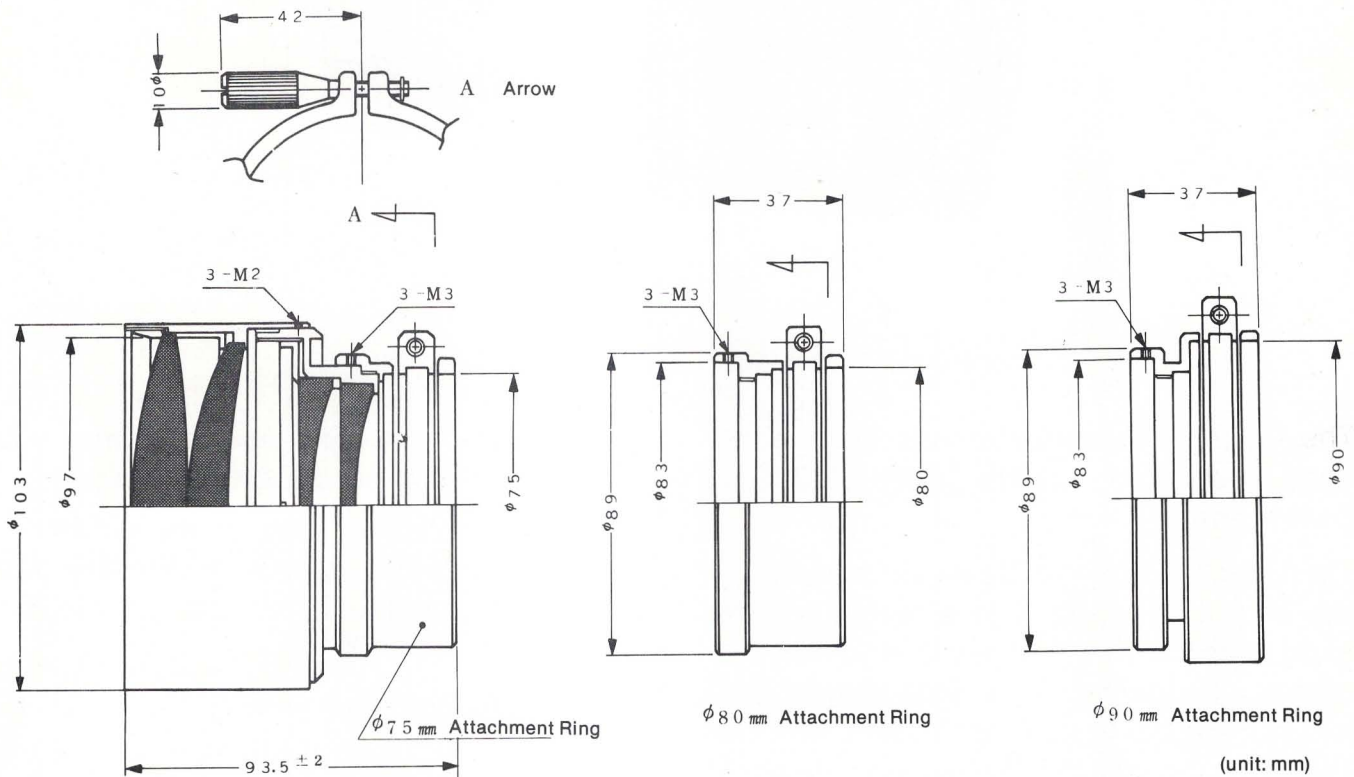

3. Teleconverter usable with Canon ENG-Cine Camera Lenses:

Teleconverter with 75mm Dia. Attachment Ring	Teleconverter with 80mm Dia. Attachment Ring	Teleconverter with 90mm Dia. Attachment Ring
C10 X 12	C10 X 9.5	J10 X 8.5B2
J10 X 9.5B	J10 X 8.5B	PV10 X 12B2
J10 X 10B	PV10 X 12B	—
C6 X 12.5 (Scoopic)	—	—

4. COMPOSITION:

Body w/Attachment Ring	1
Lens Cap	1
Dust Cap.	1

5. SPEC OF MASTER LENS WITH TELECONVERTER

MODEL		CANON C10 X 12	CANON J10 X 9.5B	CANON C6 X 12.5	CANON PV10 X 12B2
EFFECTIVE RANGE	Usable range of Master lens	44.5—120mm	35.2—95mm	37.5—75mm	50—120mm
	Effective range with converter	66.5—180mm	52.6—142.5mm	56.3—112.3mm	75—180mm
OBJECT DIMENSIONS AT MINIMUM OBJECT DISTANCE (M.O.D.)		17.1 X 23.6 cm at (f = 180mm)	12.4 X 16.5 cm at (f = 142.5mm)	19.1 X 26.3cm at (f = 112.5mm)	5.3 X 7cm at (f = 180mm)
		(M.O.D. = 3.10 m)	(M.O.D. = 1.56m)	(M.O.D. = 1.8m)	(M.O.D. = 0.78m)
		3.10m	3.10m	3.12m	2.52m
1.5m		4.23	4.23	4.25	3.65
2 m		5.35	5.35	5.38	4.78
2.5m		8.73	8.73	8.25	8.15
4 m		10.98	10.98	11.01	10.41
5 m		15.49	15.49	15.51	14.91
7 m		22.24	22.24	22.28	21.67
10 m		44.76	44.76	44.89	44.18
20 m					

6. DIMENSIONS

SPEC, COMPOSITION, DIMENSIONS ARE SUBJECT TO CHANGE WITHOUT NOTICE.

Canon

U.S.A. INC.

10 NEVADA DRIVE
LAKE SUCCESS, NEW YORK 11040
(516) 488-6700

123 PAULARINO AVENUE EAST
COSTA MESA, CALIFORNIA 92626
(714) 979-6000

140 INDUSTRIAL DRIVE
ELMHURST, ILLINOIS 60126
(312) 833-3070

CANON O.B.M. CANADA, LTD.
3245 AMERICAN DRIVE
MISSISSAUGA, ONTARIO, CANADA
(416) 678-2730