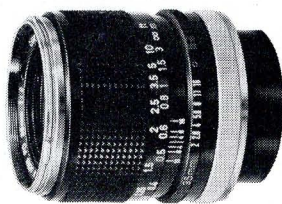

Angle of View: 83°
Magnification (Based on 50mm Lens): .48X
No. of Elements: 9
Filter Size: 55mm

FD 28mm f/3.5 WIDE-ANGLE LENS

LENS SET, Includes Lens, Leather Case

113020	cgr(59112-70)	\$174.50
Lens Only		
113021	c(75110-00)	\$170.00
Leather Case Only		
112157	c(992-70)	\$ 4.50

Angle of View: 75°
Magnification (Based on 50mm Lens): .56X
No. of Elements: 7
Filter Size: 55mm

FD 35mm f/3.5 WIDE-ANGLE LENS

LENS SET, Includes Lens, Leather Case

113025	cgr(4467-70)	\$104.50
Lens Only		
113026	c(5865-00)	\$100.00
Leather Case Only		
112157	c(992-70)	\$ 4.50

Angle of View: 64°
Magnification (Based on 50mm Lens): .7X
No. of Elements: 6
Filter Size: 55mm

FD 35mm f/2 WIDE-ANGLE LENS

LENS SET, Includes Lens, Leather Case

113030	cgr(53132-70)	\$204.50
Lens Only		
113031	c(49130-00)	\$200.00
Leather Case Only		
112157	c(992-70)	\$ 4.50

Angle of View: 62°
Magnification (Based on 50mm Lens): .7X
No. of Elements: 9
Filter Size: 58mm

FD 100→200mm f/5.6 ZOOM LENS

LENS SET, Includes Lens, Leather Case

113080	cgr(74149-00)	\$230.00
Lens Only		
113081	c(86143-00)	\$220.00
Leather Case Only		
112183	c(996-00)	\$ 10.00