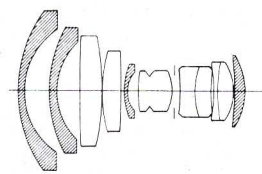

FD LENSES—WIDE-ANGLE AND ZOOM

FD 17mm f/4 WIDE-ANGLE RETROFOCUS LENS

LENS SET, Includes Lens, Leather Case

113010	cgr(44199-30)	$307.25
Lens Only		
113011	c(59195-00)	$300.00
Leather Case Only		
112260	c(664-30)	$ 7.25

Angle of View: 104°
Magnification (Based on 50mm Lens): .34X
No. of Elements: 11
Filter Size: 72mm

FD 24mm f/2.8 WIDE-ANGLE LENS

LENS SET, Includes Lens, Leather Case

113015	cgr(69132-70)	$204.50
Lens Only		
113016	c(81130-00)	$200.00
Leather Case Only		
112157	c(992-70)	$ 4.50