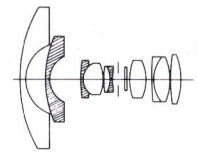

SLR LENSES—SPECIAL DESIGN

7.5mm f/5.6 FISH EYE RETROFOCUS LENS

Image size: 23mm diameter. Built-in filters are: SKY (skylight), Y-3 (yellow), O (orange), R (red), CCA4 (81D), and CCB4 (82C).

LENS SET, Includes Lens, Leather Case
113005 (27325-00) $500.00

Angle of View: 180°
Magnification (Based on 50mm Lens): .15X
No. of Elements: 11
Filter Size: Built-In Filters

FD 55mm f/1.2 AL NORMAL LENS ASPHERIC ELEMENT DESIGN

LENS SET, Includes Lens, Leather Case, Lens Hood

113050 (91640-30) $917.20
Lens Only **113051 (88630-00) $900.00**
Leather Case Only **112260 (774-30) $ 7.25**
Lens Hood Only **113160 (826-00) $ 9.95**