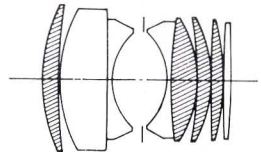

Angle of View: 43°
Magnification (Based on 50mm Lens): 1.1X
No. of Elements: 8
Filter Size: 58mm

FLM 100mm f/4 MACRO LENS (Bellows Focusing)

Short-mount design, has automatic diaphragm mechanism for use with Bellows FL. Manual diaphragm operation on Bellows M or R.

LENS SET, Includes Lens, Lens Case, Bellows M
112210 (9485-70) $132.40
Lens Only **112209 (4965-00) $ 99.95**
Bellows M Only **112208 (7218-00) $ 29.95**
Leather Case Only **112157 (862-70) $ 4.50**