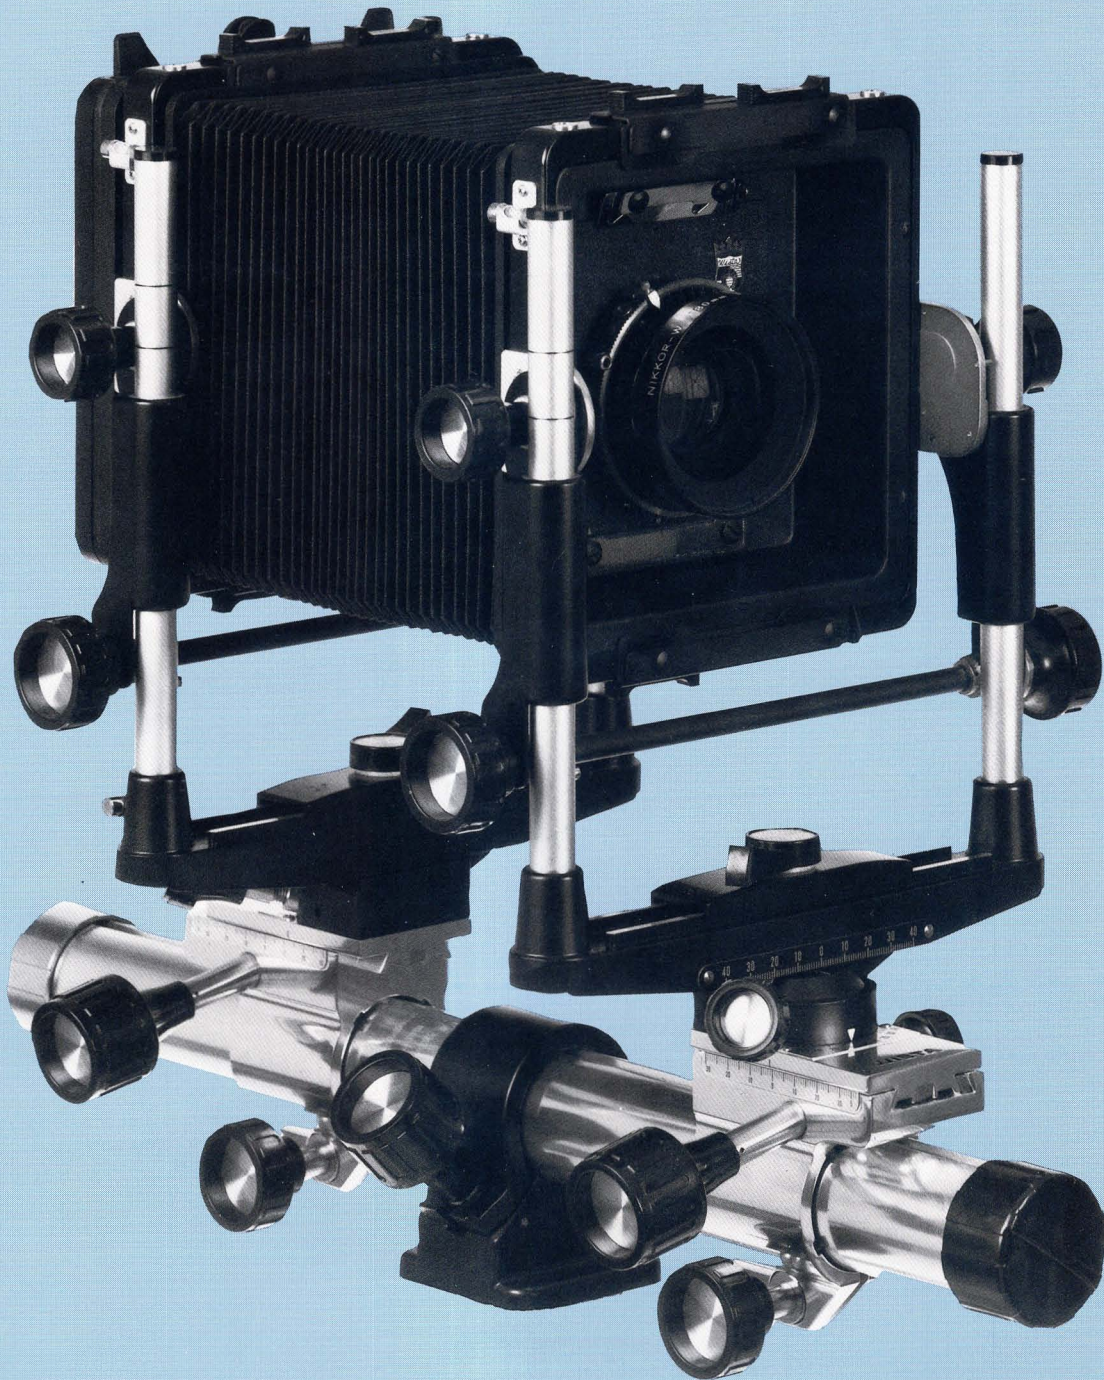

# WISTAM450

**The Professional Photographer's Advantage**

## FEATURES

The Wista M-450 is a general purpose large format camera system developed to international standards. Excellent maneuverability, sturdy construction, abundant swings and tilts, and rack and pinion geared movements are just some of the features that assure the picture of success for users of the Wista M-450 camera.

### DIMENSIONS:

- Size: (without monorail - with bench) 185 length x 265mm width x 380mm height
- Length of basic monorail w/caps: 240mm
- Weight: 5 kgs/21 lbs