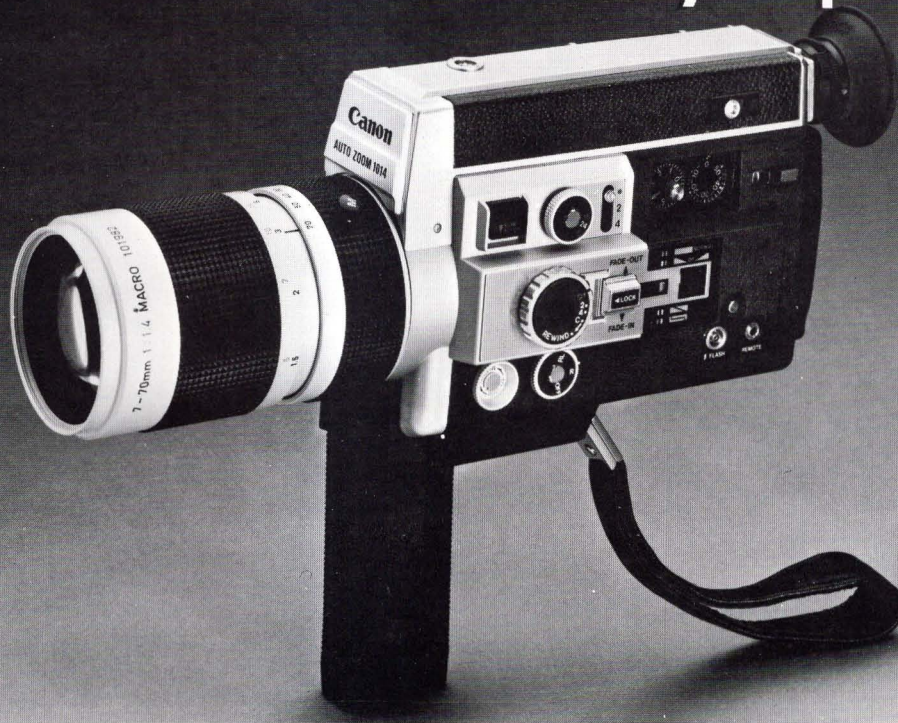

SPECIFICATIONS

- **Type:** 8mm movie camera with easy-loading system using Super 8 film cartridges
- **Picture Size:** 5.4x4.0mm
- **Lens:** 7-70mm f/1.4 with 10:1 zoom ratio; 18 elements in 13 groups; Super Spectra Coating; inner diameter 58mm, outer diameter 60mm
- **Viewfinder:** single-lens reflex type, combined with split-image rangefinder; meter information includes aperture scale, meter needle, over/under exposure warning marks, film-end caution lamp, shutter angle indicator and film transport indicator lamp; eyepiece adjustable from -4 to +2 diopters; built-in eyepiece shutter and eyecup
- **EE Mechanism:** through-the-lens type Servo EE mechanism with CdS photocell controlling aperture; coupled to film speed and filming speed
- **Light Measuring Range:** from ASA 400, f/1.4, 18 fps to ASA 16 f/32, slow-motion 54fps and single-frame shooting
- **Film Speed:** Automatically set by inserting the film cartridge. artificial light type: ASA 25, 40, 64, 100, 160, 250, 400 daylight type: ASA 16, 25, 40, 64, 100, 160, 250
- **CCA Filter:** Color Conversion A (CCA) filter built-in for using artificial light type film in daylight. Cancelled by inserting CCA filter cancellation adapter or lighting unit into CCA filter cancellation adapter socket. Automatically removed by inserting the daylight type cartridge.
- **Filming Speeds:** 18 fps, 24 fps, single-frame and instant slow-motion—about 54 fps
- **Variable Shutter Control:** 0° to 150° continuously; Automatic fading is possible by closing the shutter entirely.
- **Lap Dissolve and Superimposition:** Perfect lap dissolves and superimpositions are possible using the automatic rewinding and autofader mechanisms. 50 frames of lap dissolve or superimposition are possible.
- **Manual Aperture Control:** possible with EE/manual aperture control ring
- **Power System:** automatic filming and zooming by precise micromotors
- **Power Source:** six 1.5V penlight (AA) batteries, contained in body and handgrip; common power source runs filming system, zooming system and exposure meter
- **Power Zooming:** two speeds possible: H = 5 sec., L = 7 sec.
- **Manual Zooming:** with zooming ring, zooming speed switch at M, and 120° rotation angle
- **Running Ability:** 10 cartridges (approx.) at normal temperatures; 1.5 cartridges or more shooting single-frame mode, with new batteries
- **Footage Counter:** Counts exposed footage. Automatically resets when cartridge is removed.
- **Frame Counter:** 72 frames in one rotation (1 ft.); 2 frames per scale mark; with adjustable indication mark
- **Battery Check:** check button and check window
- **Handgrip:** folding type, containing battery chamber
- **Sockets:** for remote control, and for electronic flash synchronized for single-frame shooting
- **Remote Control:** possible with Remote Switch 60 or Remote Switch 3
- **Switch Dial:** safety switch, with running lock
- **Safety Devices:** over/under exposure warning marks; shutter lock; shutter-angle indicator; film transport indicator
- **Macro-Shooting System:** close-up shooting mechanism works by switching the zooming ring; when the distance scale is set at infinity, it is possible to shoot 189mm (7⁷/₁₆"') from the film plane indicator and 10mm (3⁸/₁₆"') from the front lens surface
- **Interval Shooting:** possible by using the Interval Timer E for single-frame interval shooting
- **Self-Timer:** 10 seconds shooting after 10 seconds delay by attaching Self-Time E
- **Size:** 93.5x277x121mm (3¹¹/₁₆"'x10¹⁵/₁₆"'x4³/₄"')
- **Weight:** 1,990g (4 lb. 6 oz.) with batteries