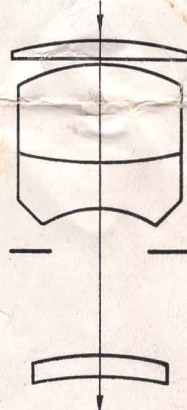

CANON CAMERA means **good** pictures in untrained hand.....**top** quality in skilled hands.....in black and white or color.

CANON offers you a group of interchangeable lenses including 13.5 cm., 10 cm and 8.5 cm and telephotos.

CANON S II with 5 cm coated lens

"Serenar" F: 3.5

"Serenar" F: 2

Check these features.....

- 1 Uses standard 35 mm. load.....36 double frame exposures, 24×36 mm. in size.
- 2 All "SERENAR" lenses coated for finer pictures.
- 3 Combined range-view finder coupled to lens.
- 4 Focal-plane shutter speed range from 1 full second to 1/500 th of a second and B.
- 5 Double exposures prevented.
- 6 Satin chromium plated finishing.

Canon's

TELEPHOTO "SERENAR" LENS

ALL TAKEN FROM THE SAME SPOT

Made with
"SERENAR" 5 cm
coated lens

Made with
"SERENAR" 10 cm
coated lens

Canon offers you!

TELEPHOTO "SERENAR" 10 c.m. F: 4 coated LENS
TELEPHOTO "SERENAR" 13.5 c.m. F: 4 coated LENS

Made with
"SERENAR" 13.5 cm
coated lens

10 cm
F: 4

13.5 cm
F: 4

PRICE LIST

CANON S II with "SERENAR" 5 cm F: 3.5 coated lens	
CANON S II with "SERENAR" 5 cm F: 2 coated lens	(with leather case)
TELEPHOTO "SERENAR" 8.5 cm F: 2 coated lens	
TELEPHOTO "SERENAR" 10. cm F: 4 coated lens.....	
TELEPHOTO "SERENAR" 13.5 cm F: 4 coated lens	(with leather case & special view finder)
SUNSHADE for SERENAR 5 cm F: 2 or 13.5 cm Tele	
SUNSHADE for SERENAR 5 cm F: 3.5 or 10 cm Tele	
Standard CANON Magazine	
Lens Cap	
Take-up Spool	
Leather Case for Camera	
Leather Case for Telephoto (8.5 cm, 10 cm & 13.5 cm)	
Sunshade Case	