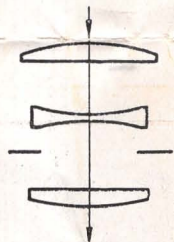

CANON S II with 5 cm coated lens

"Serenar" F: 3.5

"Serenar" F: 2

Check these features.....

- 1 Uses standard 35 mm. load.....36 double frame exposures, 24×36 mm. in size.
- 2 All "SERENAR" lenses coated for finer pictures.
- 3 Combined range-view finder coupled to lens.
- 4 Focal-plane shutter speed range from 1 full second to 1/500 th of a second and B.
- 5 Double exposures prevented.
- 6 Satin chromium plated finishing.

Canon's

TELEPHOTO "SERENAR" LENS

ALL TAKEN FROM THE SAME SPOT

Made with
"SERENAR" 5 cm
coated lens

Made with
"SERENAR" 10 cm
coated lens

Canon offers you!

TELEPHOTO "SERENAR" 10 c.m. F: 4 coated LENS
TELEPHOTO "SERENAR" 13.5 c.m. F: 4 coated LENS

Made with
"SERENAR" 13.5 cm
coated lens

10 cm
F: 4

13.5 cm
F: 4

PRICE LIST

CANON S II with "SERENAR" 5 cm F: 3.5 coated lens	
CANON S II with "SERENAR" 5 cm F: 2 coated lens	(with leather case)
TELEPHOTO "SERENAR" 8.5 cm F: 2 coated lens	
TELEPHOTO "SERENAR" 10. cm F: 4 coated lens.....	
TELEPHOTO "SERENAR" 13.5 cm F: 4 coated lens	(with leather case & special view finder)
SUNSHADE for SERENAR 5 cm F: 2 or 13.5 cm Tele	
SUNSHADE for SERENAR 5 cm F: 3.5 or 10 cm Tele	
Standard CANON Magazine	
Lens Cap	
Take-up Spool	
Leather Case for Camera	
Leather Case for Telephoto (8.5 cm, 10 cm & 13.5 cm)	
Sunshade Case	