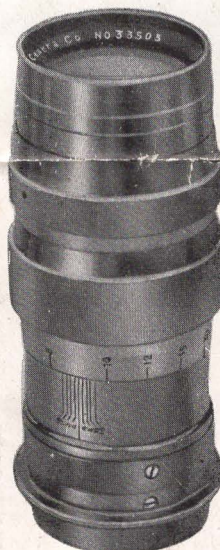

CANON S II with 5 cm coated lens

"Serenar" F: 3.5

"Serenar" F: 2

Check these features.....

- 1 Uses standard 35 mm. load.....36 double frame exposures, 24×36 mm. in size.
- 2 All "SERENAR" lenses coated for finer pictures.
- 3 Combined range-view finder coupled to lens.
- 4 Focal-plane shutter speed range from 1 full second to 1/500 th of a second and B.
- 5 Double exposures prevented.
- 6 Satin chromium plated finishing.

Canon's

TELEPHOTO "SERENAR" LENS

ALL TAKEN FROM THE SAME SPOT

Made with
"SERENAR" 5 cm
coated lens

Made with
"SERENAR" 10 cm
coated lens

Canon offers you!

TELEPHOTO "SERENAR" 10 c.m. F: 4 coated LENS
TELEPHOTO "SERENAR" 13.5 c.m. F: 4 coated LENS

Made with
"SERENAR" 13.5 cm
coated lens

10 cm
F: 4

13.5 cm
F: 4

PRICE LIST

CANON S II with "SERENAR" 5 cm F: 3.5 coated lens	
CANON S II with "SERENAR" 5 cm F: 2 coated lens	(with leather case)
TELEPHOTO "SERENAR" 8.5 cm F: 2 coated lens	
TELEPHOTO "SERENAR" 10. cm F: 4 coated lens.....	
TELEPHOTO "SERENAR" 13.5 cm F: 4 coated lens	(with leather case & special view finder)
SUNSHADE for SERENAR 5 cm F: 2 or 13.5 cm Tele	
SUNSHADE for SERENAR 5 cm F: 3.5 or 10 cm Tele	
Standard CANON Magazine	
Lens Cap	
Take-up Spool	
Leather Case for Camera	
Leather Case for Telephoto (8.5 cm, 10 cm & 13.5 cm)	
Sunshade Case	