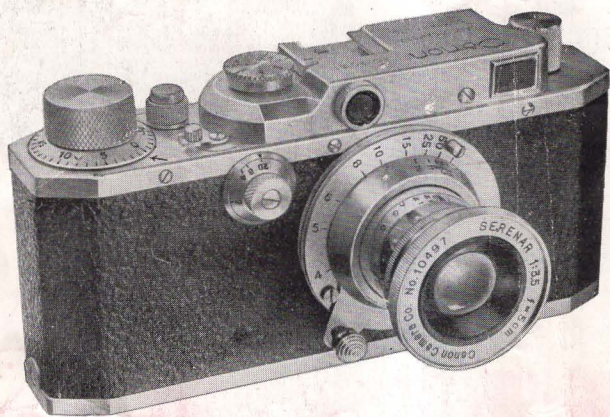

Made with
"SERENAR" 13.5 cm
coated lens

10 cm
F: 4

13.5 cm
F: 4

PRICE LIST

CANON S II with "SERENAR" 5 cm F: 3.5 coated lens	
CANON S II with "SERENAR" 5 cm F: 2 coated lens	(with leather case)
TELEPHOTO "SERENAR" 8.5 cm F: 2 coated lens	
TELEPHOTO "SERENAR" 10. cm F: 4 coated lens.....	
TELEPHOTO "SERENAR" 13.5 cm F: 4 coated lens	(with leather case & special view finder)
SUNSHADE for SERENAR 5 cm F: 2 or 13.5 cm Tele	
SUNSHADE for SERENAR 5 cm F: 3.5 or 10 cm Tele	
Standard CANON Magazine	
Lens Cap	
Take-up Spool	
Leather Case for Camera	
Leather Case for Telephoto (8.5 cm, 10 cm & 13.5 cm)	
Sunshade Case	