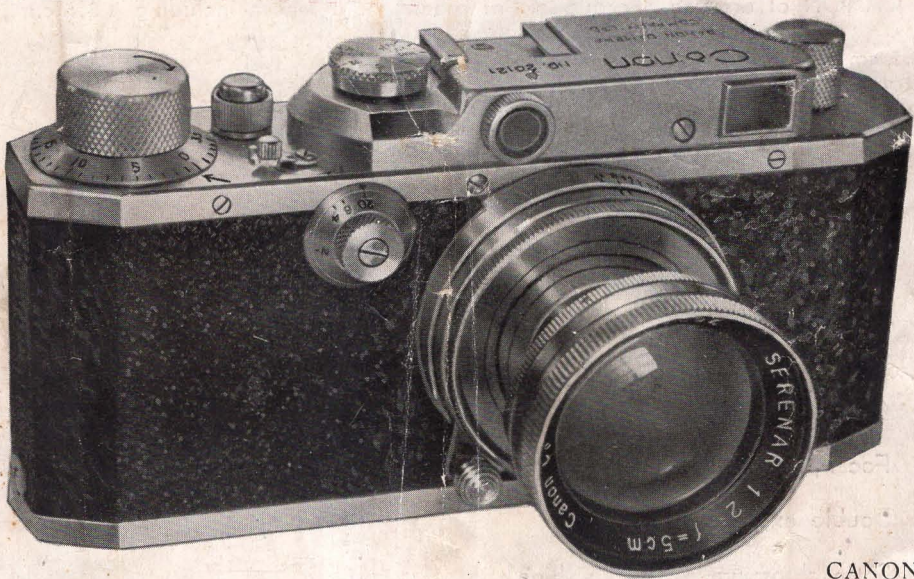

Better Pictures are yours with

Canon

CANON CAMERA S II
with "SERENAR" 5 c.m.
F:2 Coated LENS

CANON CAMERA COMPANY, LTD.

Canon S II

CANON CAMERA, manufactured by CANON CAMERA CO., LTD. Tokyo, the finest of 35 mm still cameras manufactured are now available for discriminating camera fansfor the amateur.....for the professional.

CANON CAMERA means **good** pictures in untrained hand.....**top** quality in skilled hands.....in black and white or color.

CANON offers you a group of interchangeable lenses including 13.5 cm., 10 cm and 8.5 cm and telephotos.

CANON S II with 5 cm coated lens

"Serenar" F: 3.5

"Serenar" F: 2

Check these features.....

- 1 Uses standard 35 mm. load.....36 double frame exposures, 24×36 mm. in size.
- 2 All "SERENAR" lenses coated for finer pictures.
- 3 Combined range-view finder coupled to lens.
- 4 Focal-plane shutter speed range from 1 full second to 1/500 th of a second and B.
- 5 Double exposures prevented.
- 6 Satin chromium plated finishing.